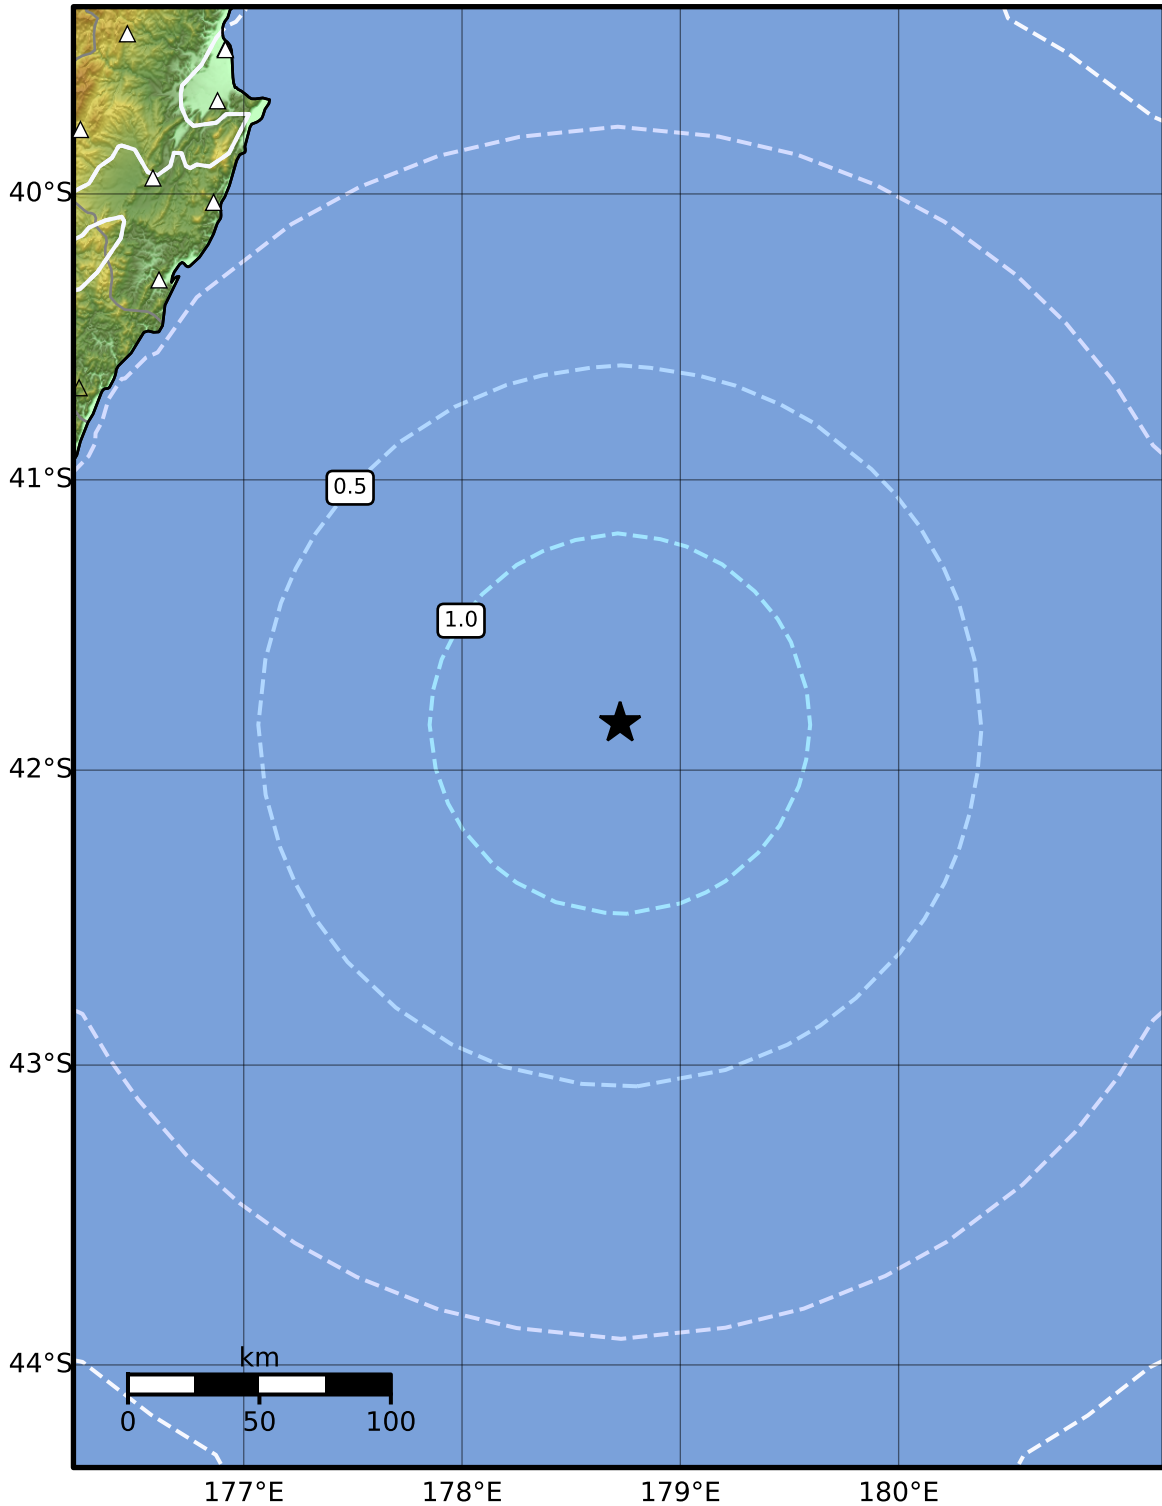

0.3 Second Peak Spectral Acceleration Map GNS Science

ShakeMap: Hikurangi Trough

Sep 15, 2024 18:34:47 UTC M5.1 S41.84 E178.72 Depth: 100.0km ID:2024p699389

<b>SA(0.3) (%g)</b>	<b>0.1</b>	<b>0.2</b>	<b>0.5</b>	<b>1</b>	<b>2</b>	<b>5</b>	<b>10</b>	<b>20</b>	<b>50</b>	<b>100</b>	<b>200</b>
---------------------	------------	------------	------------	----------	----------	----------	-----------	-----------	-----------	------------	------------

Scale based on Moratalla et al.(2021) and Worden et al.(2012) Version 7: Processed 2024-09-15T21:37:37Z

△ Seismic Instrument ○ Reported Intensity ★ Epicenter