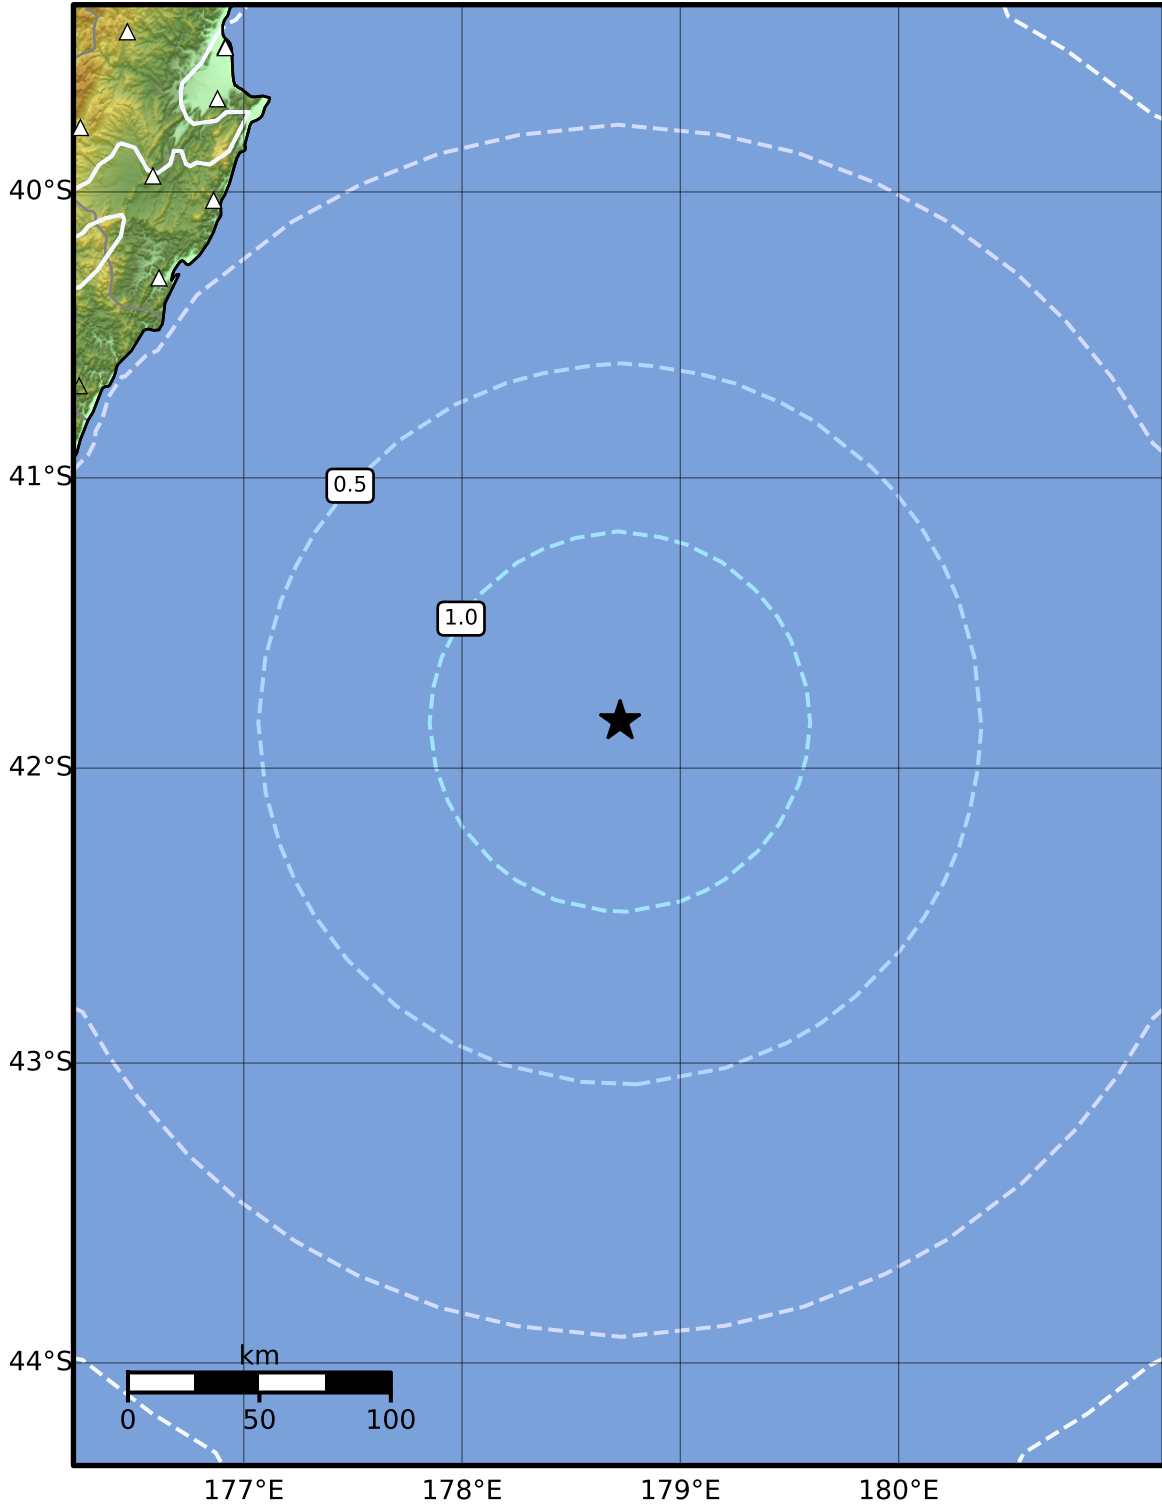

0.3 Second Peak Spectral Acceleration Map GNS Science

ShakeMap: Hikurangi Trough

Sep 15, 2024 18:34:47 UTC M5.1 S41.84 E178.72 Depth: 100.0km ID:2024p699389

SA(0.3) (%g)	0.1	0.2	0.5	1	2	5	10	20	50	100	200
---------------------	------------	------------	------------	----------	----------	----------	-----------	-----------	-----------	------------	------------

Scale based on Moratalla et al.(2021) and Worden et al.(2012) Version 8: Processed 2024-09-16T00:37:38Z

△ Seismic Instrument ○ Reported Intensity ★ Epicenter