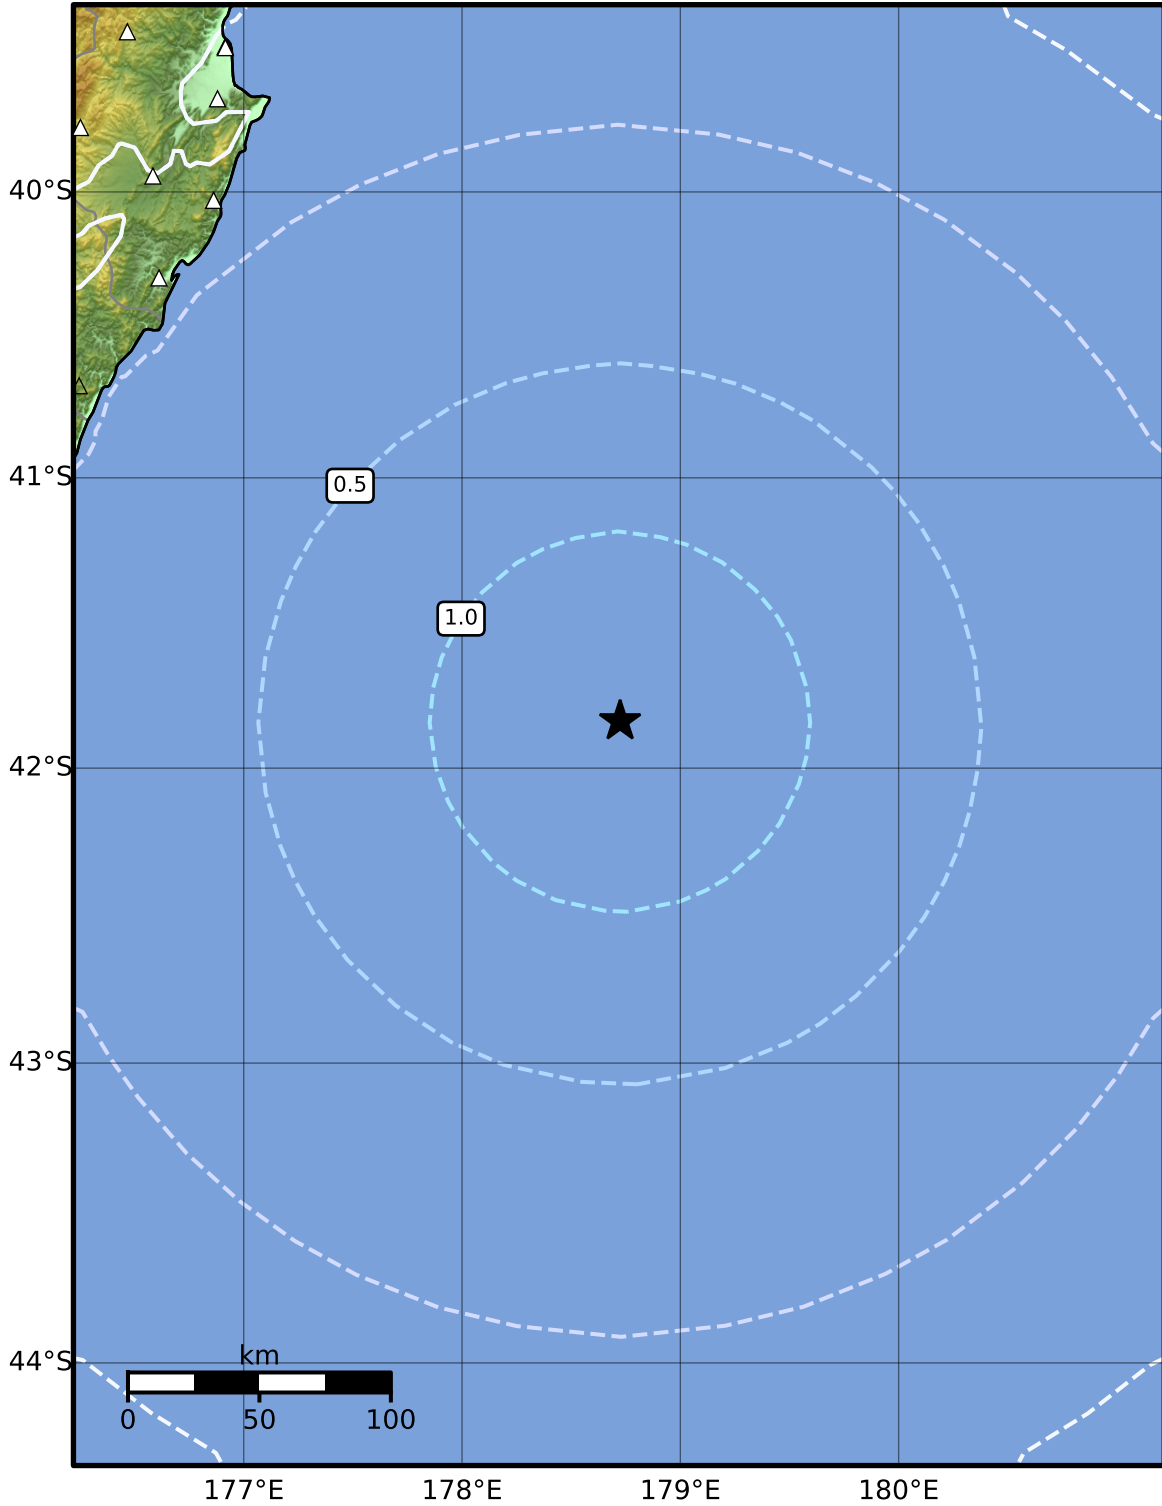

0.3 Second Peak Spectral Acceleration Map GNS Science

ShakeMap: Hikurangi Trough

Sep 15, 2024 18:34:47 UTC M5.1 S41.84 E178.72 Depth: 100.0km ID:2024p699389

SA(0.3) (%g)	0.1	0.2	0.5	1	2	5	10	20	50	100	200
---------------------	------------	------------	------------	----------	----------	----------	-----------	-----------	-----------	------------	------------

Scale based on Moratalla et al.(2021) and Worden et al.(2012) Version 9: Processed 2024-09-16T18:37:54Z

△ Seismic Instrument ○ Reported Intensity ★ Epicenter