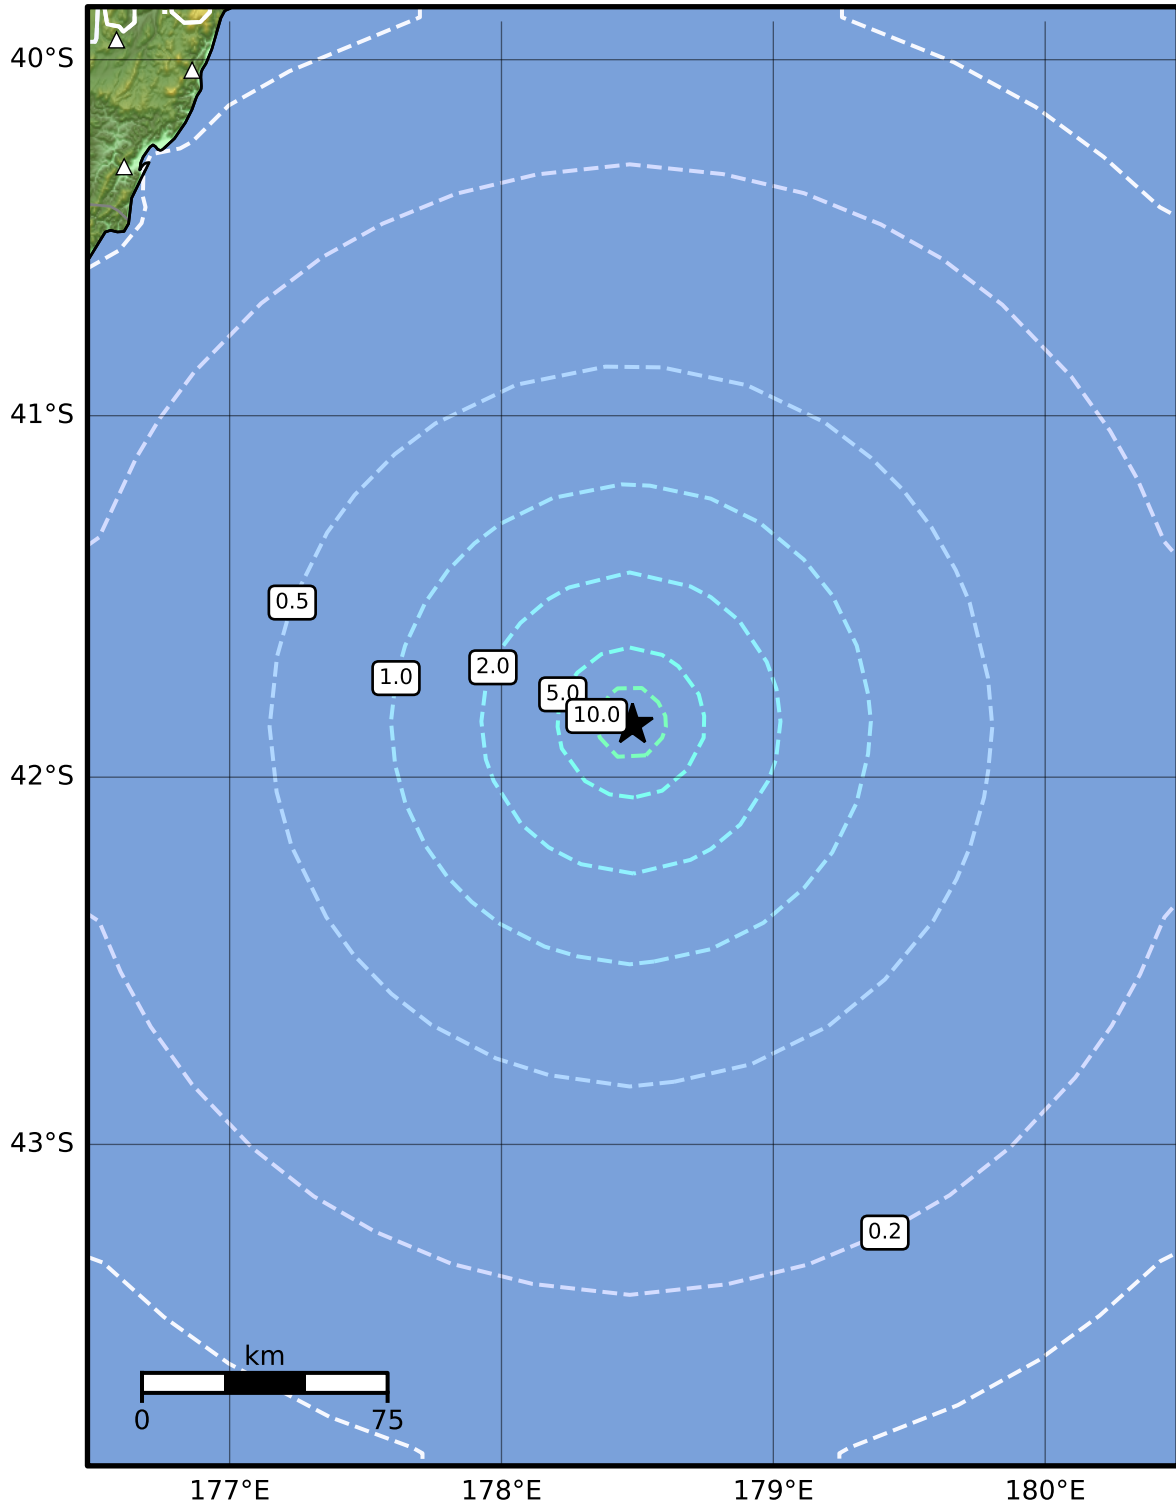

0.3 Second Peak Spectral Acceleration Map GNS Science

ShakeMap: Hikurangi Trough

Sep 15, 2024 18:34:47 UTC M4.9 S41.86 E178.48 Depth: 12.0km ID:2024p699389

SA(0.3) (%g)	0.1	0.2	0.5	1	2	5	10	20	50	100	200
--------------	-----	-----	-----	---	---	---	----	----	----	-----	-----

Scale based on Moratalla et al.(2021) and Worden et al.(2012) Version 10: Processed 2024-09-17T03:00:51Z

△ Seismic Instrument ○ Reported Intensity ★ Epicenter