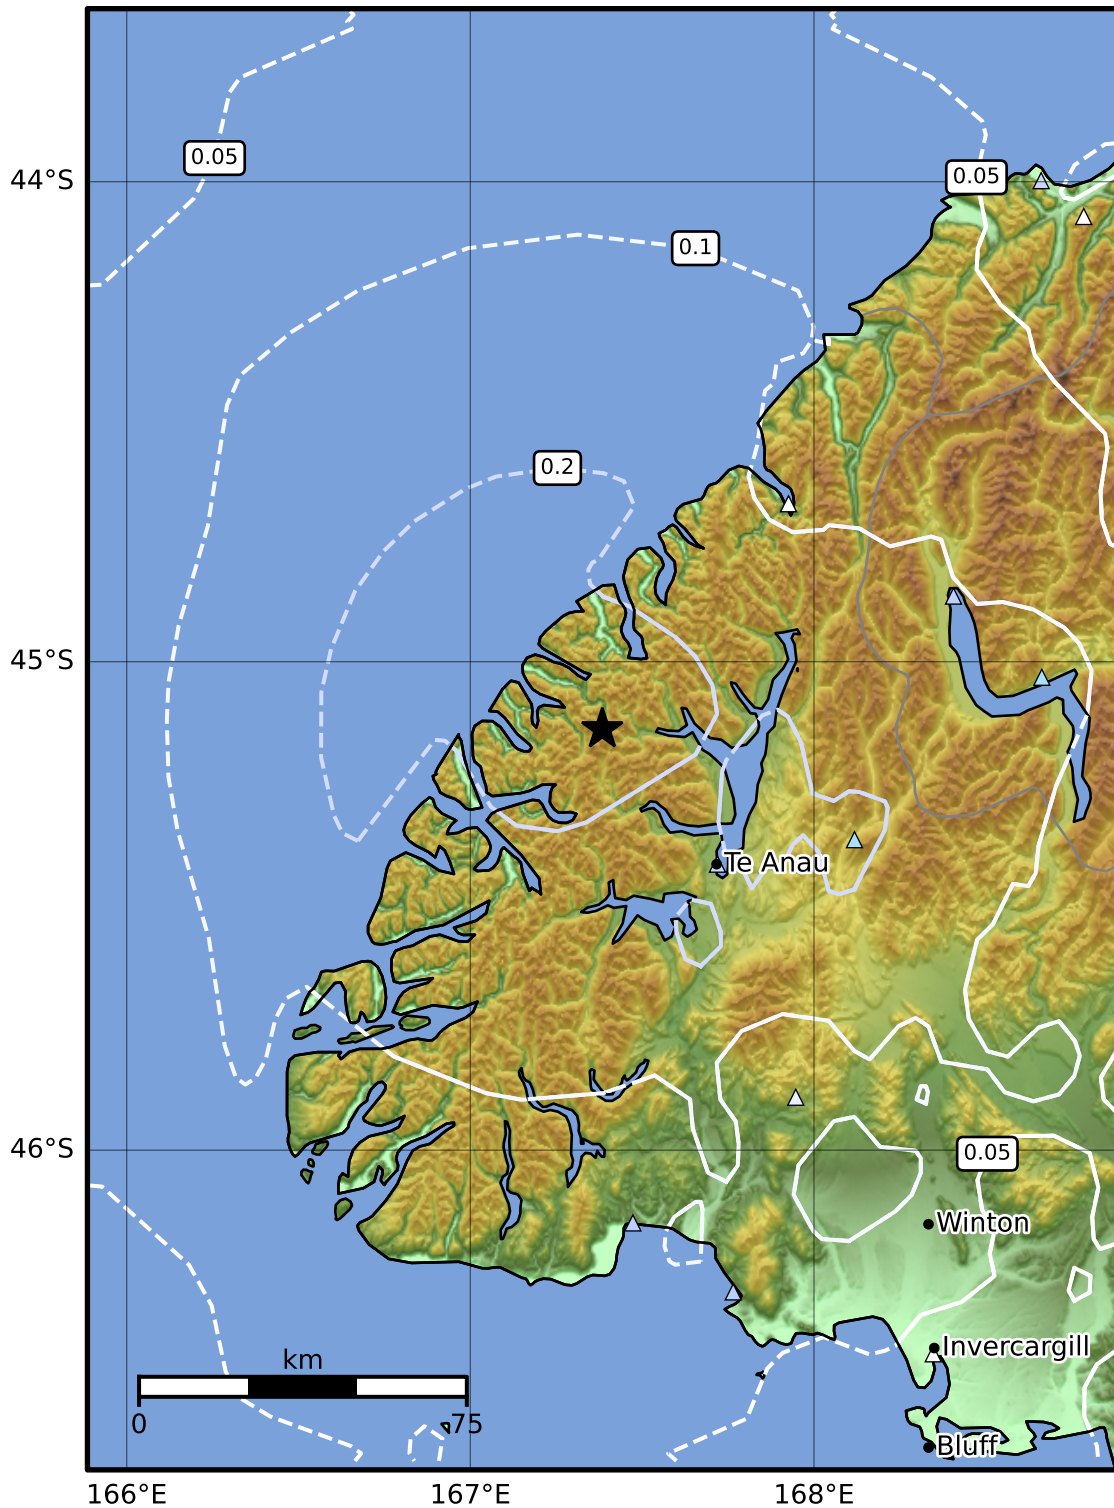

0.3 Second Peak Spectral Acceleration Map GNS Science
ShakeMap: Fiordland

Sep 19, 2024 15:34:56 UTC M3.8 S45.14 E167.38 Depth: 77.2km ID:2024p709862

SA(0.3) (%g)	0.1	0.2	0.5	1	2	5	10	20	50	100	200
--------------	-----	-----	-----	---	---	---	----	----	----	-----	-----

Scale based on Moratalla et al.(2021) and Worden et al.(2012) Version 1: Processed 2024-09-19T15:40:07Z

△ Seismic Instrument ○ Reported Intensity ★ Epicenter