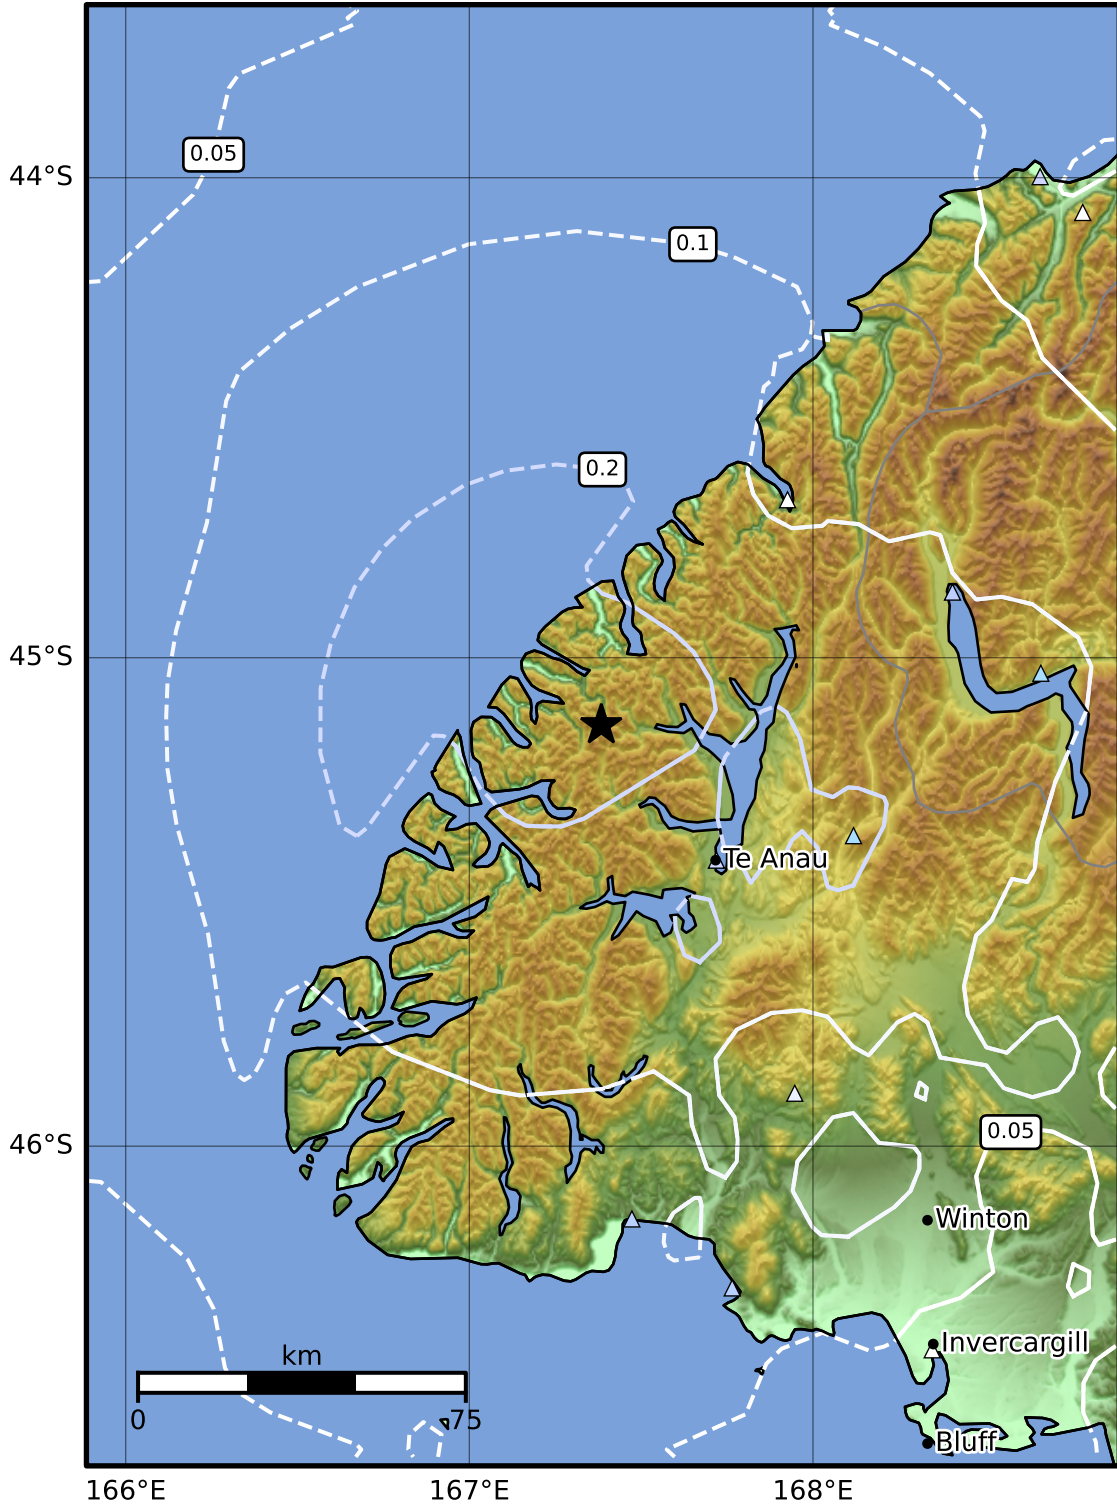

0.3 Second Peak Spectral Acceleration Map GNS Science
ShakeMap: Fiordland

Sep 19, 2024 15:34:56 UTC M3.8 S45.14 E167.38 Depth: 77.2km ID:2024p709862

SA(0.3) (%g)	0.1	0.2	0.5	1	2	5	10	20	50	100	200
--------------	-----	-----	-----	---	---	---	----	----	----	-----	-----

Scale based on Moratalla et al.(2021) and Worden et al.(2012) Version 1: Processed 2024-09-19T15:46:28Z

△ Seismic Instrument ○ Reported Intensity ★ Epicenter