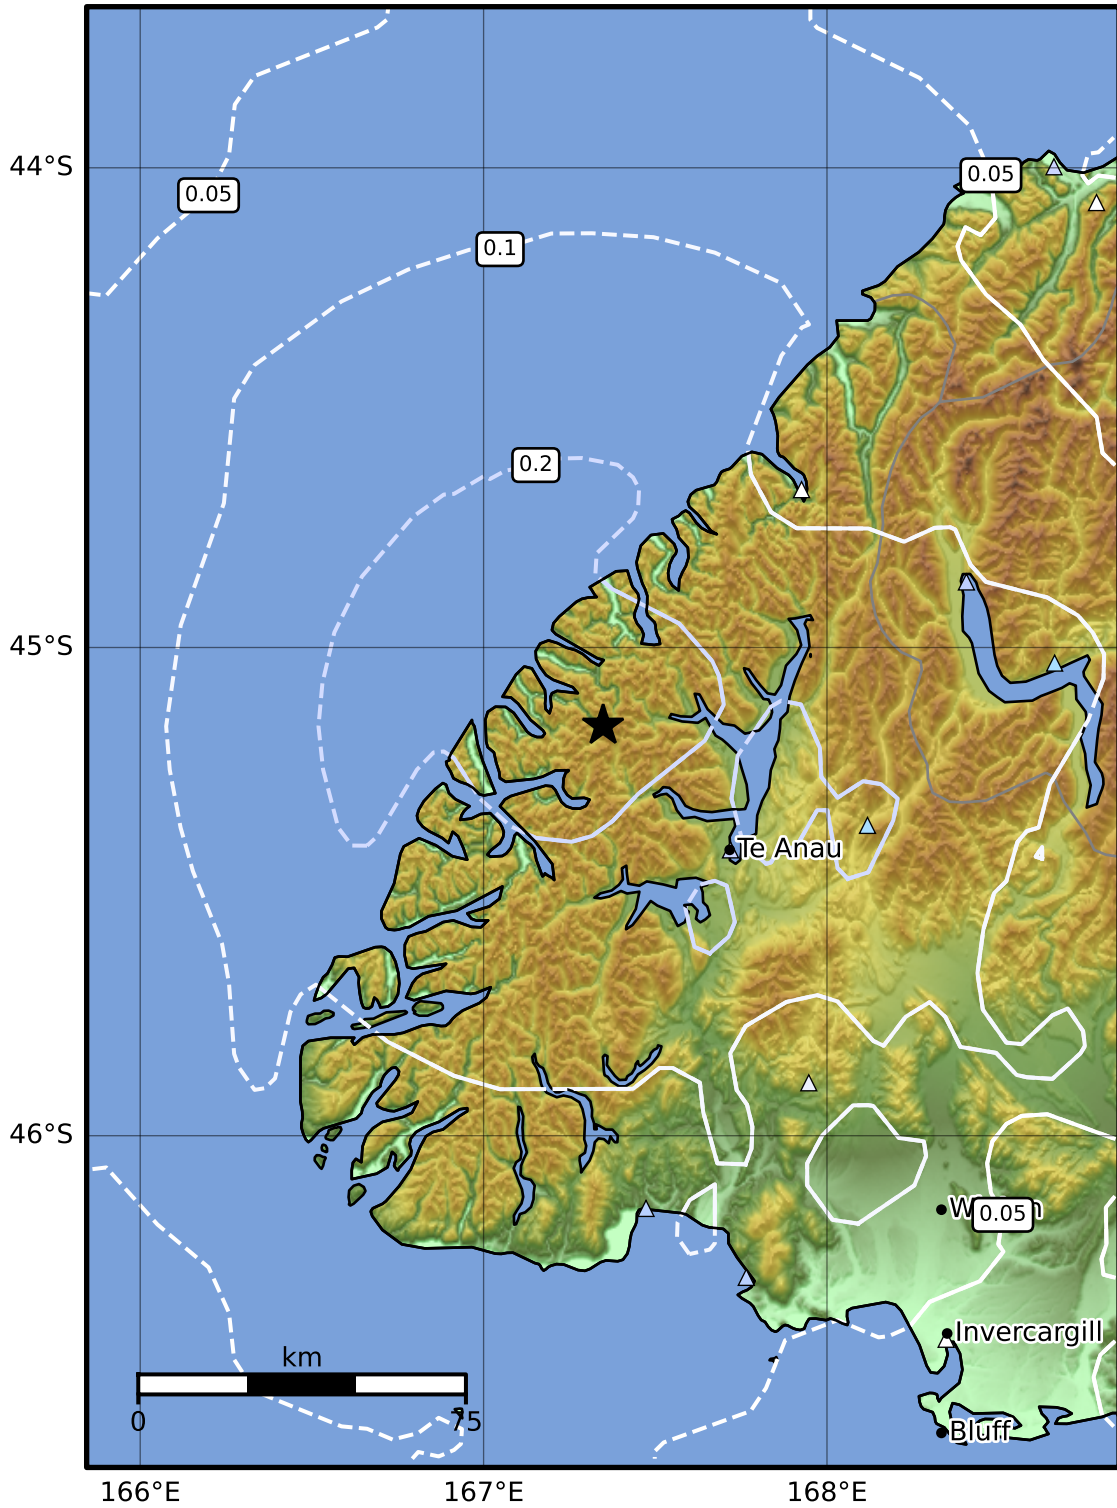

0.3 Second Peak Spectral Acceleration Map GNS Science
ShakeMap: Fiordland

Sep 19, 2024 15:34:57 UTC M3.8 S45.16 E167.35 Depth: 74.3km ID:2024p709862

SA(0.3) (%g)	0.1	0.2	0.5	1	2	5	10	20	50	100	200
--------------	-----	-----	-----	---	---	---	----	----	----	-----	-----

Scale based on Moratalla et al.(2021) and Worden et al.(2012) Version 2: Processed 2024-09-19T15:48:22Z
 Δ Seismic Instrument ○ Reported Intensity ★ Epicenter