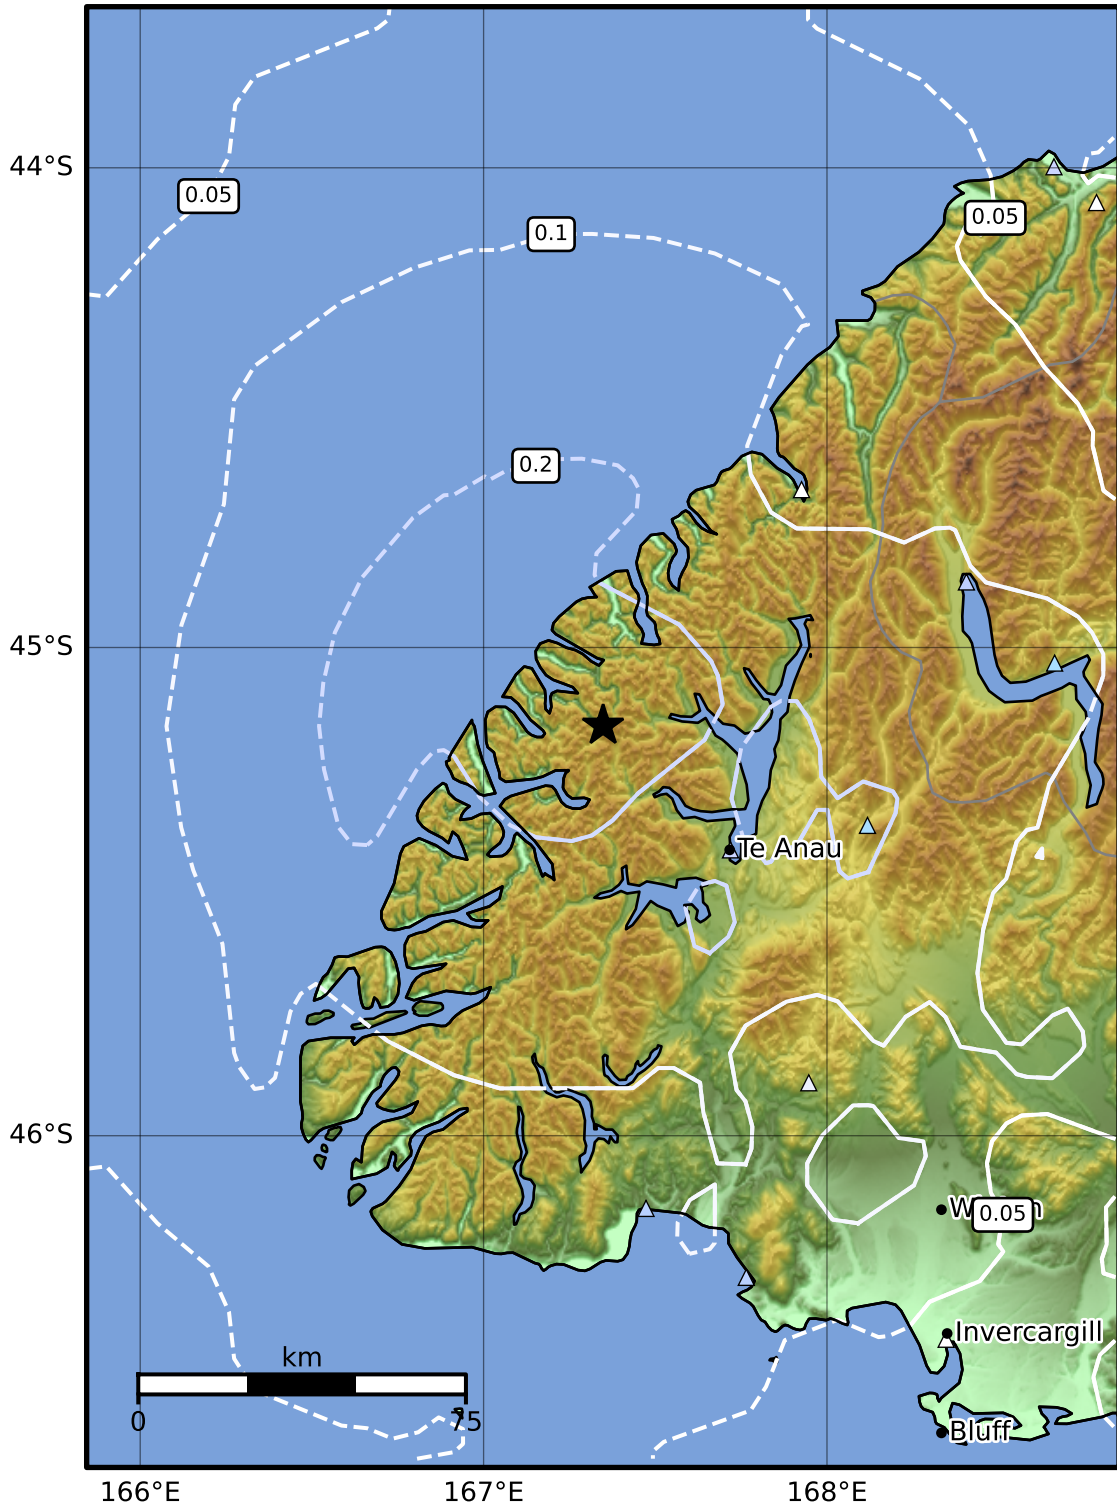

0.3 Second Peak Spectral Acceleration Map GNS Science
ShakeMap: Fiordland

Sep 19, 2024 15:34:57 UTC M3.8 S45.16 E167.35 Depth: 74.3km ID:2024p709862

SA(0.3) (%g)	0.1	0.2	0.5	1	2	5	10	20	50	100	200
--------------	-----	-----	-----	---	---	---	----	----	----	-----	-----

Scale based on Moratalla et al.(2021) and Worden et al.(2012) Version 3: Processed 2024-09-19T15:56:20Z
 Δ Seismic Instrument ○ Reported Intensity ★ Epicenter