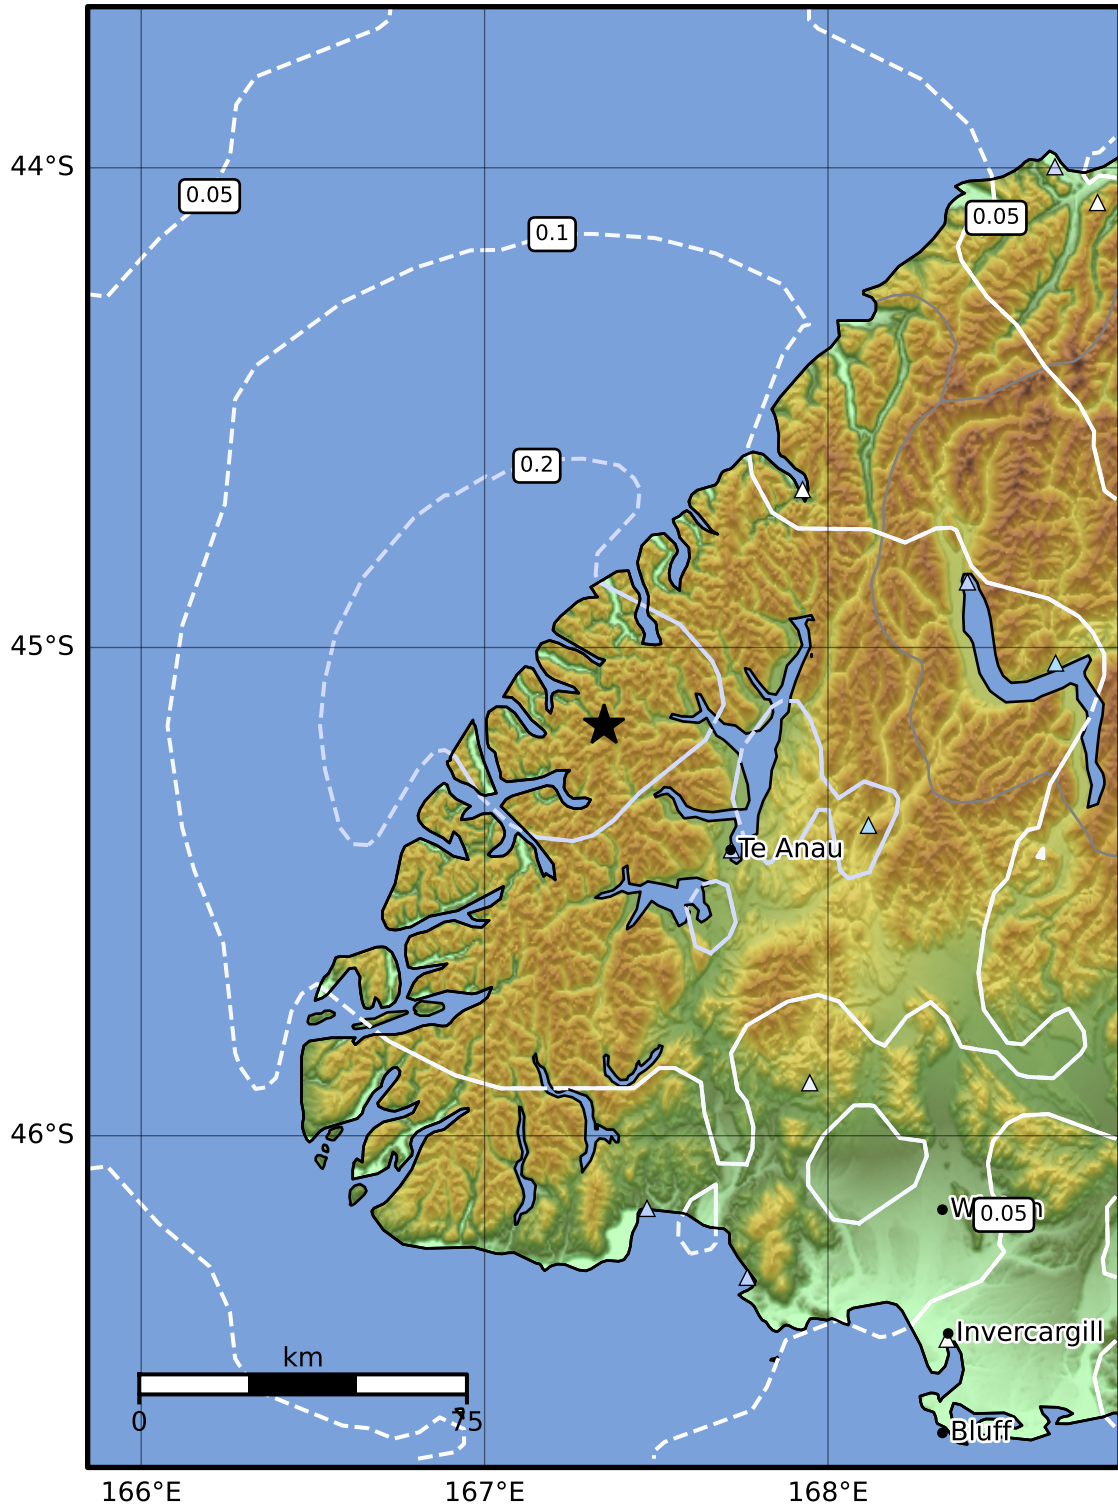

0.3 Second Peak Spectral Acceleration Map GNS Science  
ShakeMap: Fiordland

Sep 19, 2024 15:34:57 UTC M3.8 S45.16 E167.35 Depth: 74.3km ID:2024p709862

SA(0.3) (%g)	0.1	0.2	0.5	1	2	5	10	20	50	100	200
--------------	-----	-----	-----	---	---	---	----	----	----	-----	-----

Scale based on Moratalla et al.(2021) and Worden et al.(2012) Version 4: Processed 2024-09-19T16:06:18Z  
 Δ Seismic Instrument ○ Reported Intensity ★ Epicenter