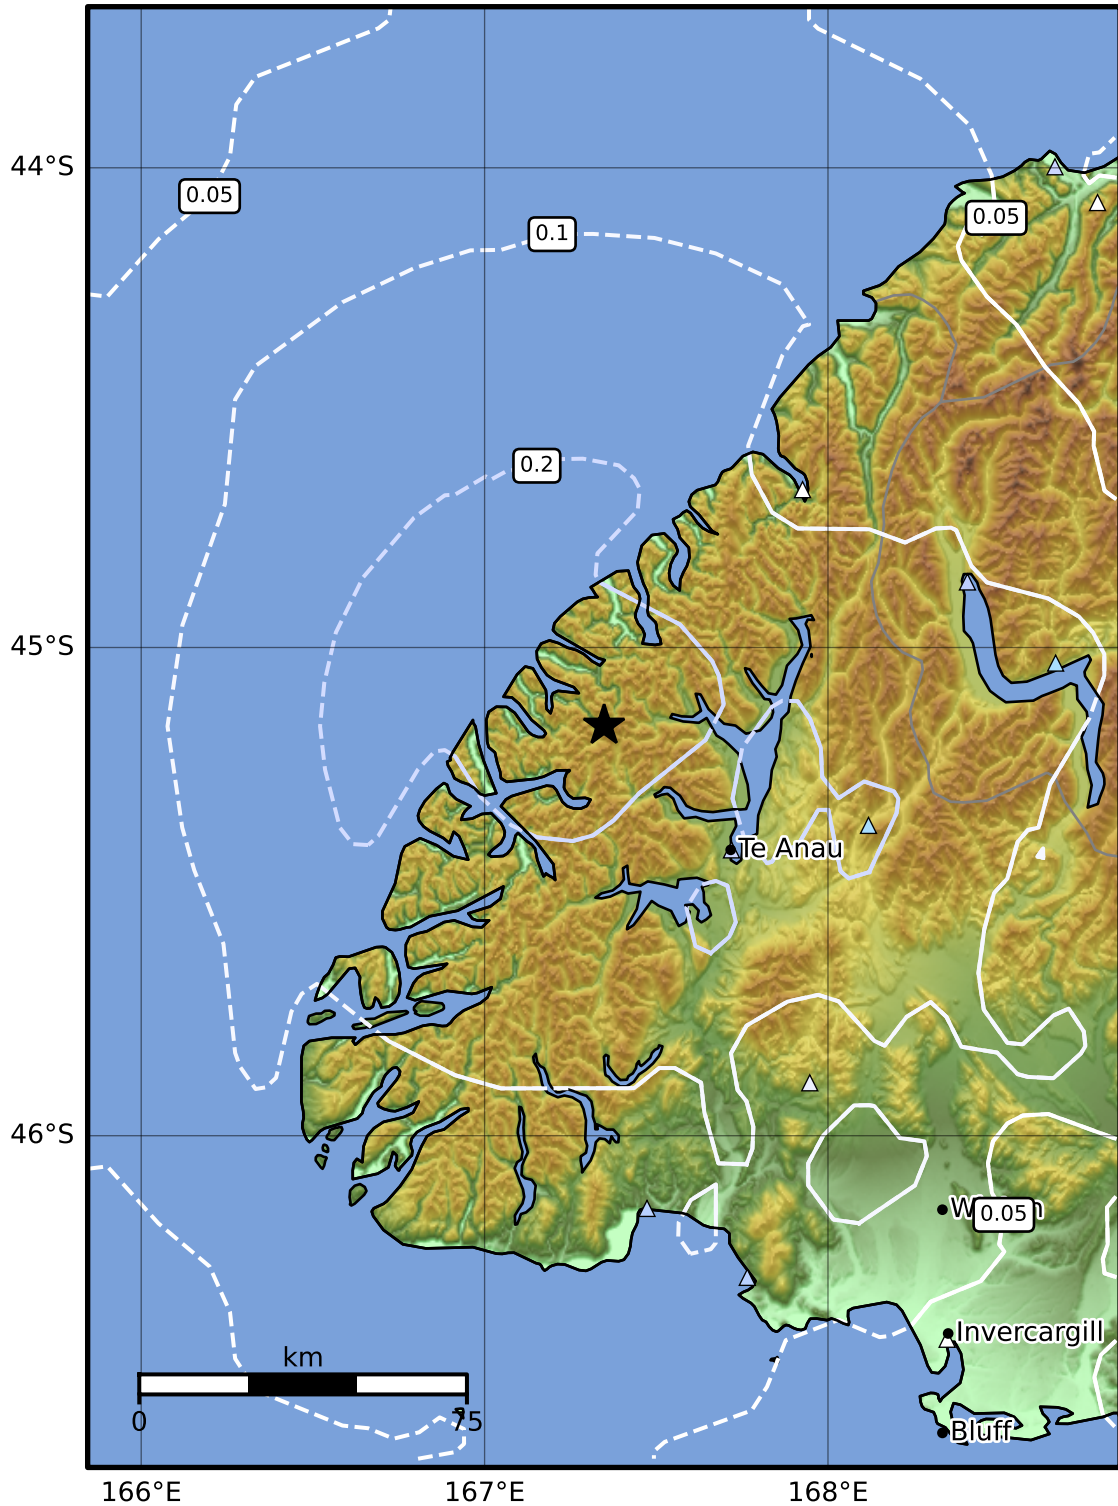

0.3 Second Peak Spectral Acceleration Map GNS Science
ShakeMap: Fiordland

Sep 19, 2024 15:34:57 UTC M3.8 S45.16 E167.35 Depth: 74.3km ID:2024p709862

SA(0.3) (%g)	0.1	0.2	0.5	1	2	5	10	20	50	100	200
--------------	-----	-----	-----	---	---	---	----	----	----	-----	-----

Scale based on Moratalla et al.(2021) and Worden et al.(2012) Version 5: Processed 2024-09-19T16:36:16Z
 Δ Seismic Instrument ○ Reported Intensity ★ Epicenter