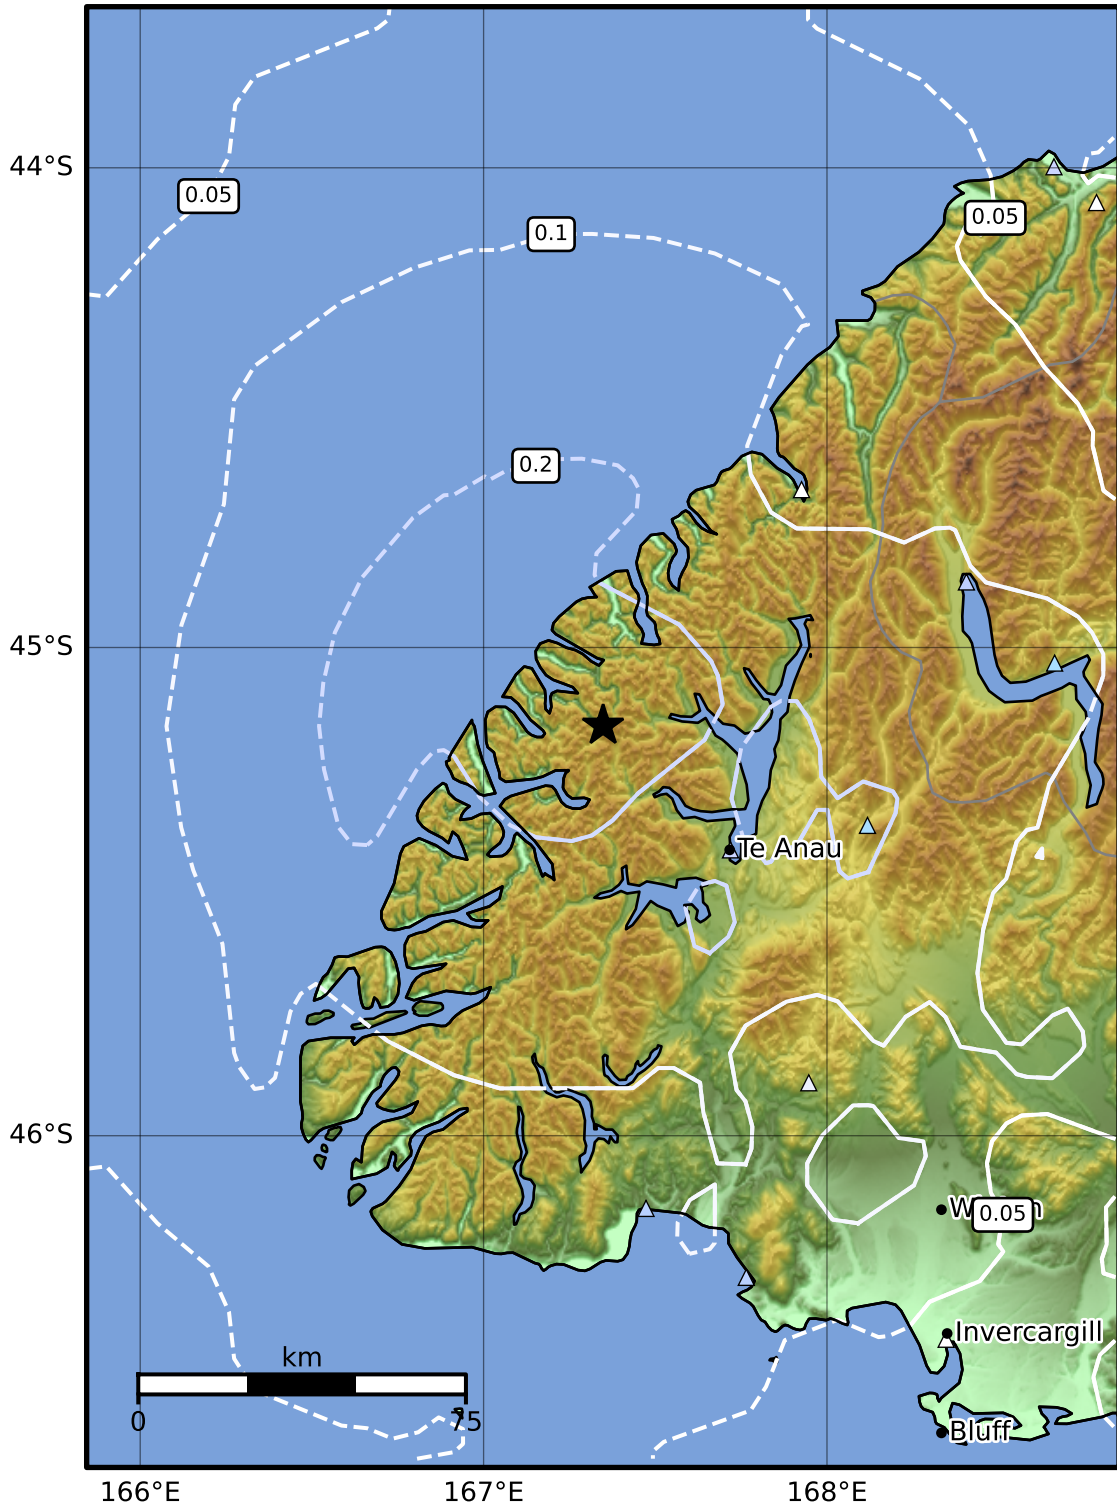

0.3 Second Peak Spectral Acceleration Map GNS Science  
ShakeMap: Fiordland

Sep 19, 2024 15:34:57 UTC M3.8 S45.16 E167.35 Depth: 74.3km ID:2024p709862

SA(0.3) (%g)	0.1	0.2	0.5	1	2	5	10	20	50	100	200
--------------	-----	-----	-----	---	---	---	----	----	----	-----	-----

Scale based on Moratalla et al.(2021) and Worden et al.(2012) Version 6: Processed 2024-09-19T17:36:16Z  
 Δ Seismic Instrument ○ Reported Intensity ★ Epicenter