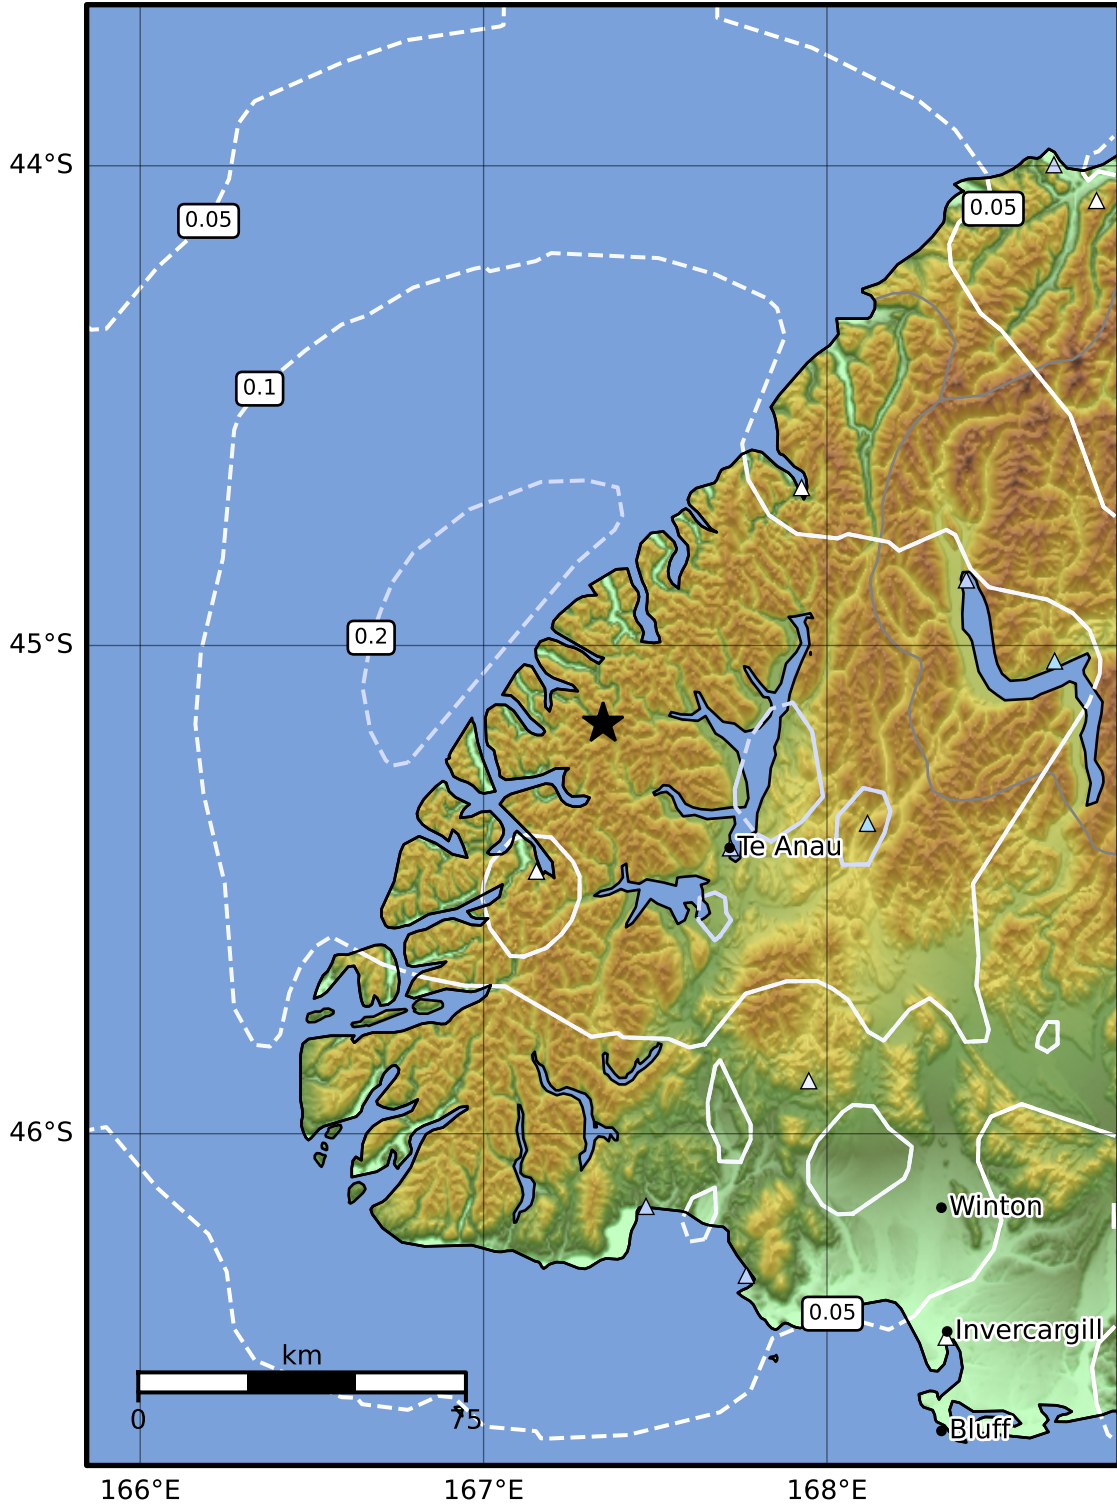

0.3 Second Peak Spectral Acceleration Map GNS Science
ShakeMap: Fiordland

Sep 19, 2024 15:34:57 UTC M3.8 S45.16 E167.35 Depth: 74.3km ID:2024p709862

SA(0.3) (%g)	0.1	0.2	0.5	1	2	5	10	20	50	100	200
---------------------	------------	------------	------------	----------	----------	----------	-----------	-----------	-----------	------------	------------

Scale based on Moratalla et al.(2021) and Worden et al.(2012) Version 7: Processed 2024-09-19T18:36:16Z

△ Seismic Instrument ○ Reported Intensity ★ Epicenter