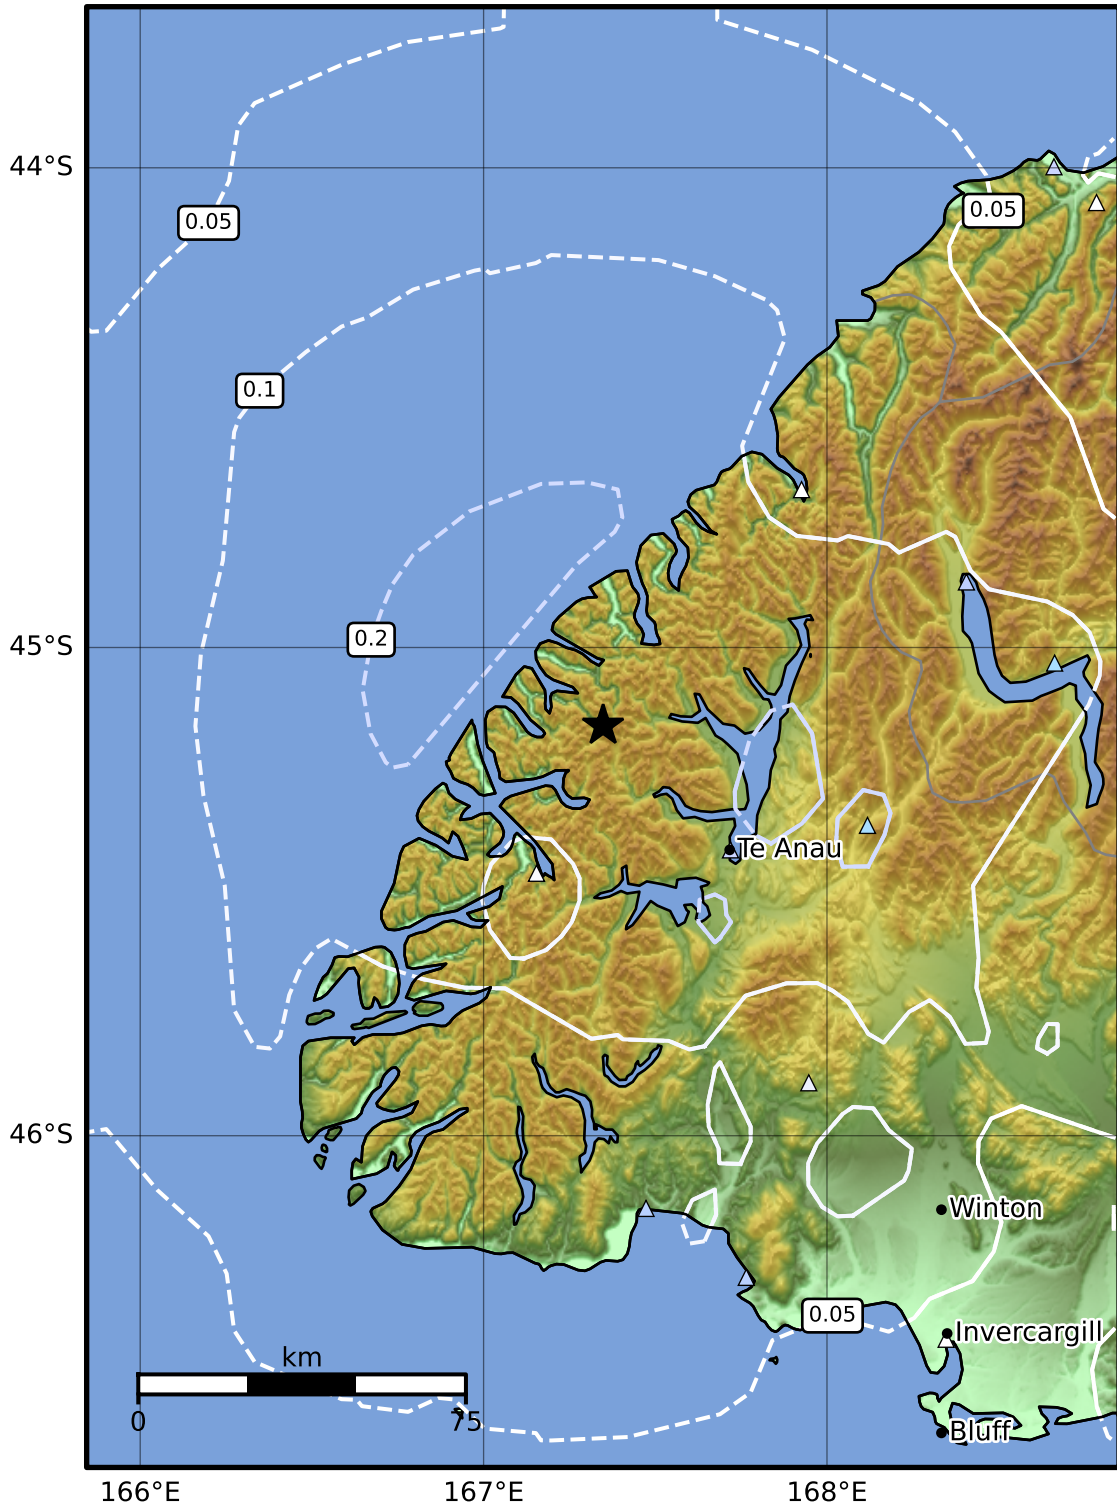

0.3 Second Peak Spectral Acceleration Map GNS Science
ShakeMap: Fiordland

Sep 19, 2024 15:34:57 UTC M3.8 S45.16 E167.35 Depth: 74.3km ID:2024p709862

SA(0.3) (%g)	0.1	0.2	0.5	1	2	5	10	20	50	100	200
---------------------	------------	------------	------------	----------	----------	----------	-----------	-----------	-----------	------------	------------

Scale based on Moratalla et al.(2021) and Worden et al.(2012) Version 8: Processed 2024-09-19T21:36:16Z

△ Seismic Instrument ○ Reported Intensity ★ Epicenter