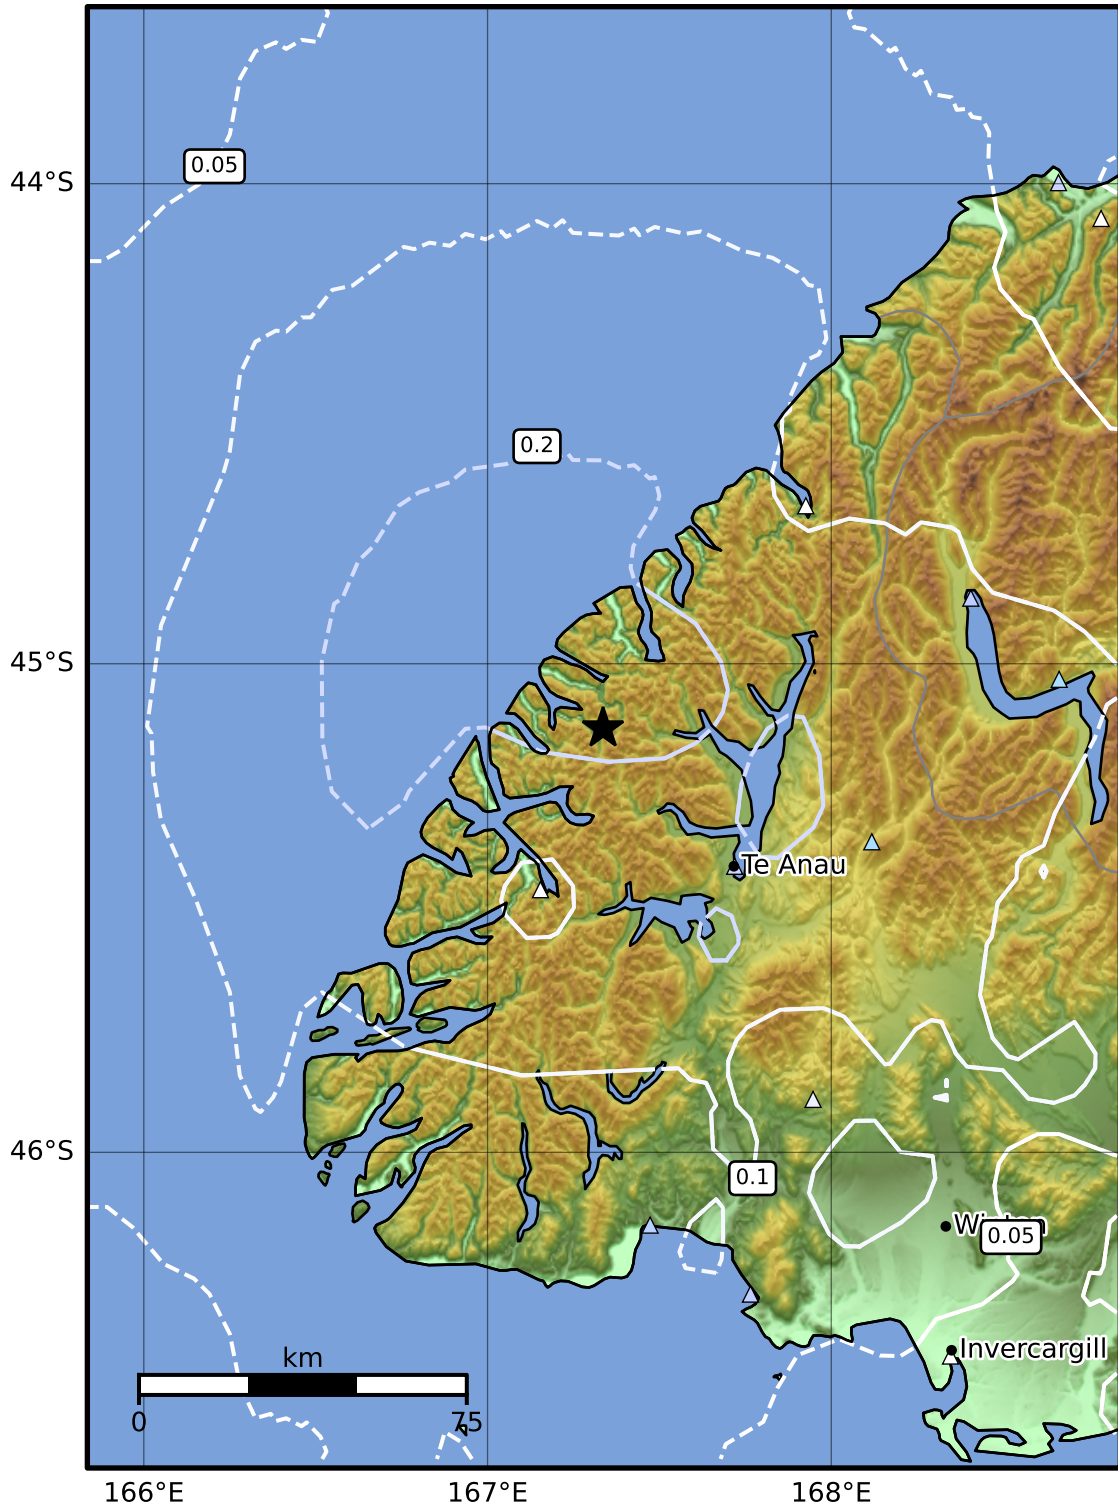

0.3 Second Peak Spectral Acceleration Map GNS Science  
ShakeMap: Fiordland

Sep 19, 2024 15:34:57 UTC M3.9 S45.13 E167.34 Depth: 74.1km ID:2024p709862

SA(0.3) (%g)	0.1	0.2	0.5	1	2	5	10	20	50	100	200
--------------	-----	-----	-----	---	---	---	----	----	----	-----	-----

Scale based on Moratalla et al.(2021) and Worden et al.(2012) Version 10: Processed 2024-09-25T23:52:11Z

△ Seismic Instrument    ○ Reported Intensity    ★ Epicenter