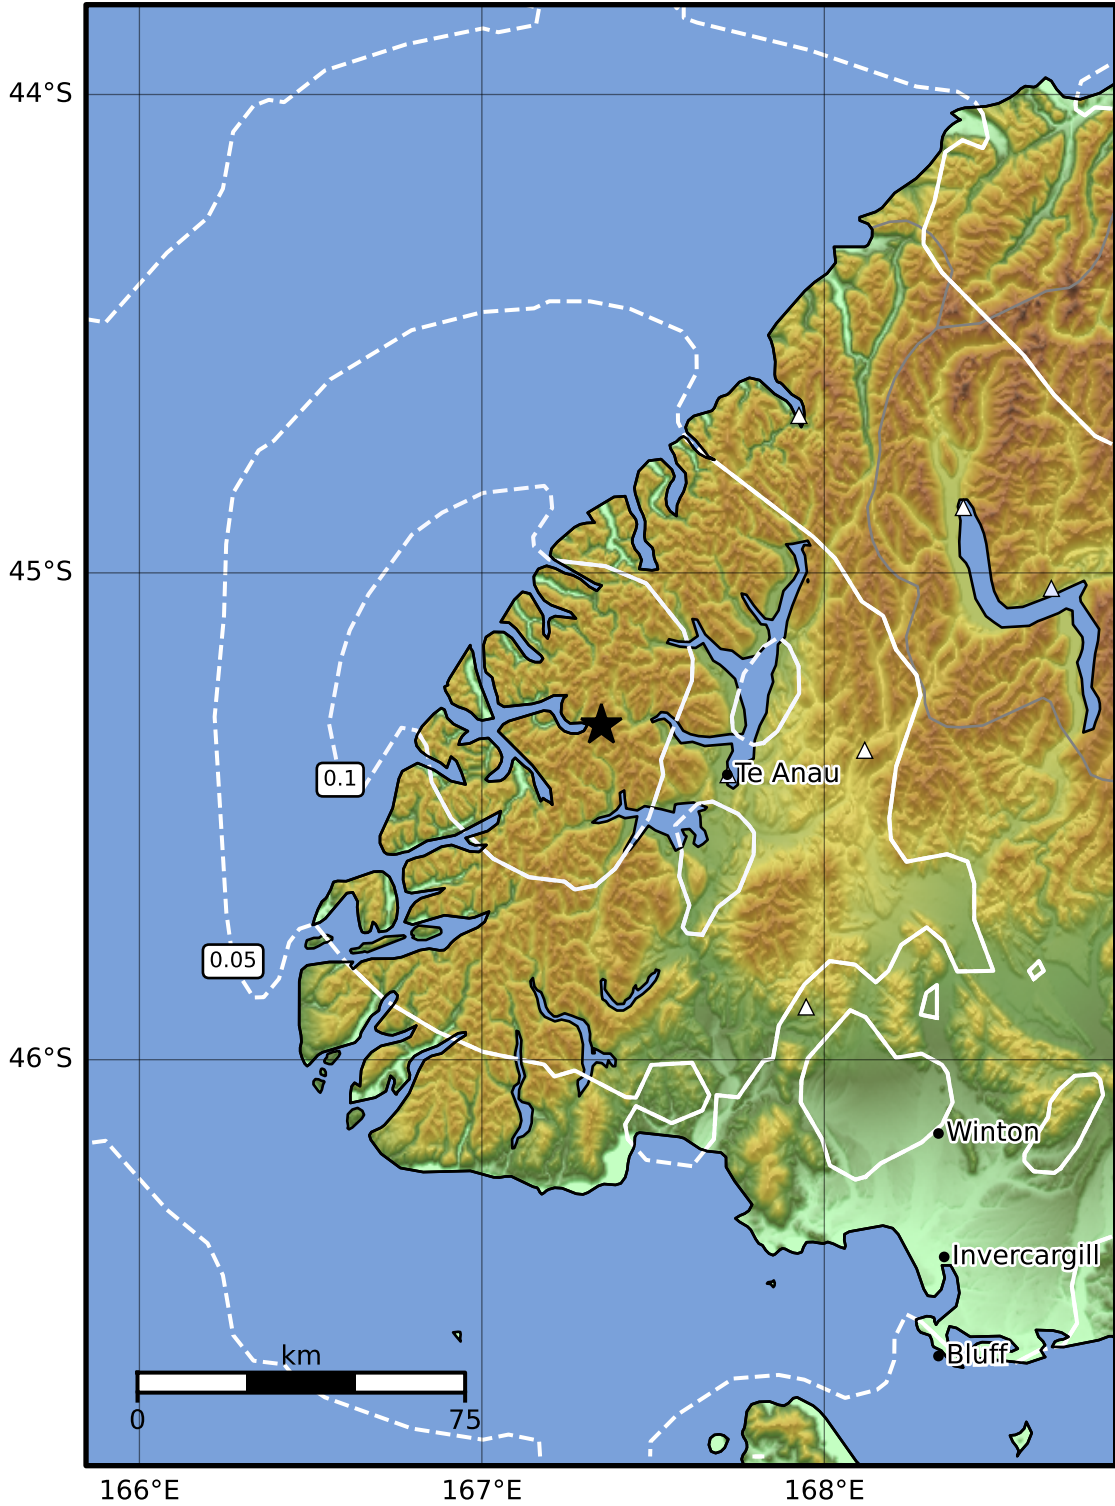

0.3 Second Peak Spectral Acceleration Map GNS Science
ShakeMap: Fiordland

Sep 21, 2024 13:35:30 UTC M3.4 S45.31 E167.35 Depth: 54.8km ID:2024p715044

SA(0.3) (%g)	0.1	0.2	0.5	1	2	5	10	20	50	100	200
---------------------	------------	------------	------------	----------	----------	----------	-----------	-----------	-----------	------------	------------

Scale based on Moratalla et al.(2021) and Worden et al.(2012) Version 2: Processed 2024-09-21T13:46:25Z

△ Seismic Instrument ○ Reported Intensity ★ Epicenter