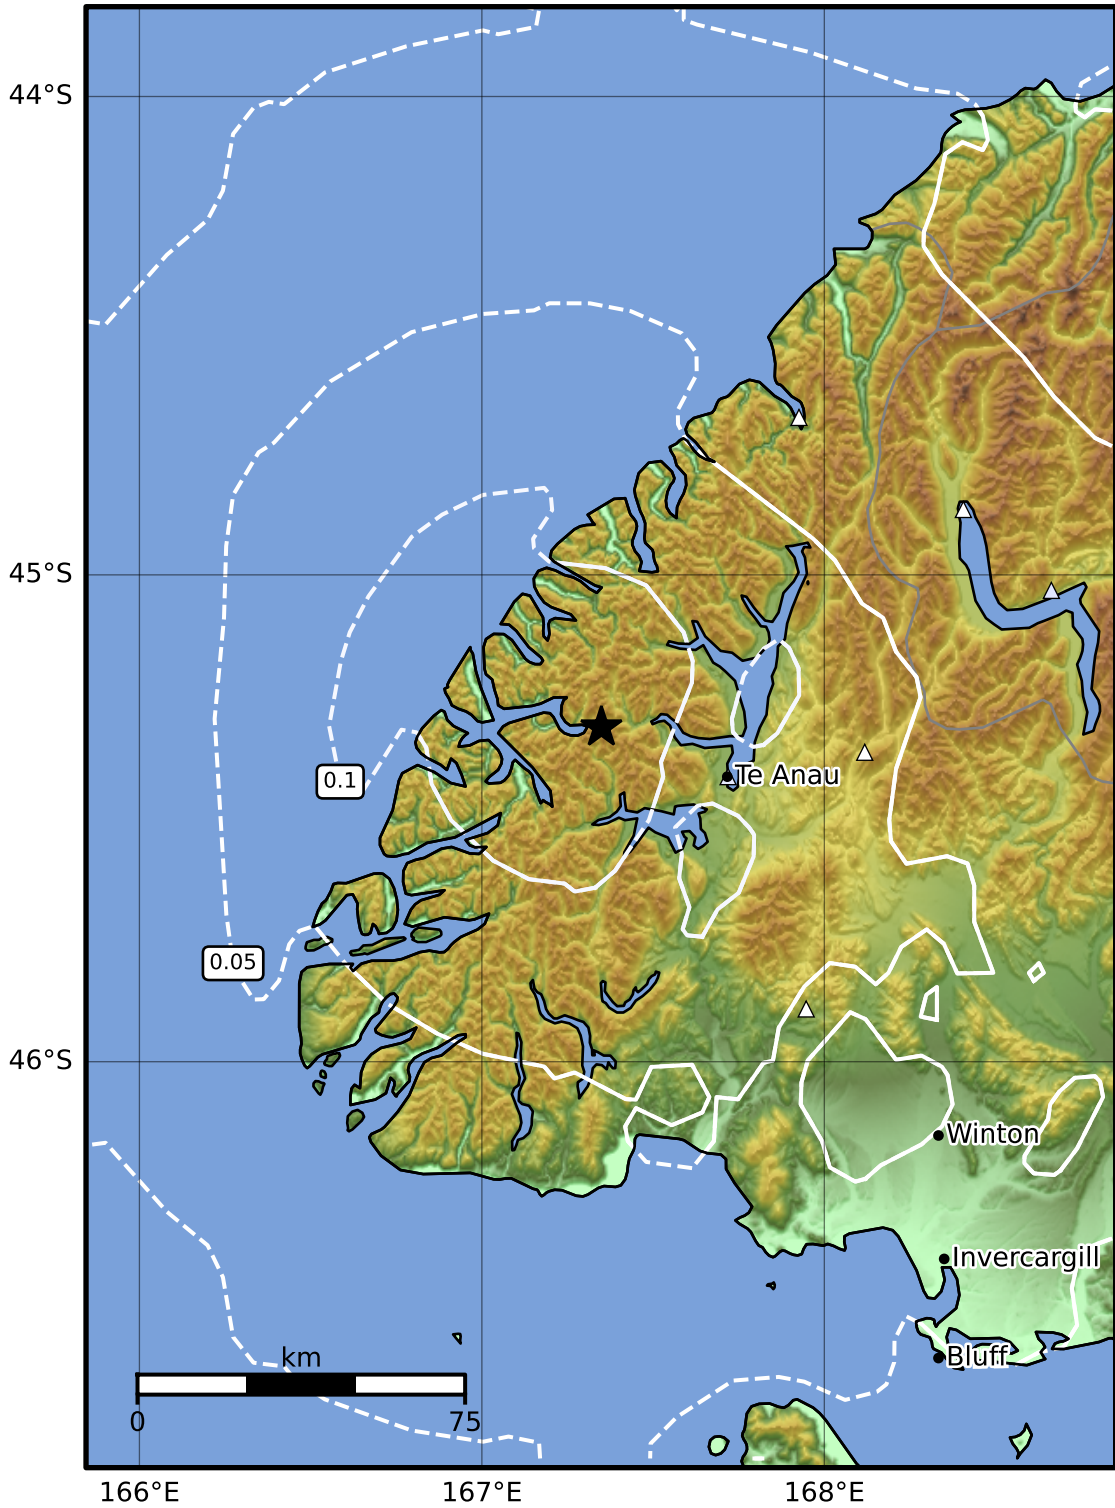

0.3 Second Peak Spectral Acceleration Map GNS Science
 ShakeMap: Fiordland

Sep 21, 2024 13:35:30 UTC M3.4 S45.31 E167.35 Depth: 54.8km ID:2024p715044

SA(0.3) (%g)	0.1	0.2	0.5	1	2	5	10	20	50	100	200
---------------------	------------	------------	------------	----------	----------	----------	-----------	-----------	-----------	------------	------------

Scale based on Moratalla et al.(2021) and Worden et al.(2012) Version 3: Processed 2024-09-21T13:57:18Z
 △ Seismic Instrument ○ Reported Intensity ★ Epicenter