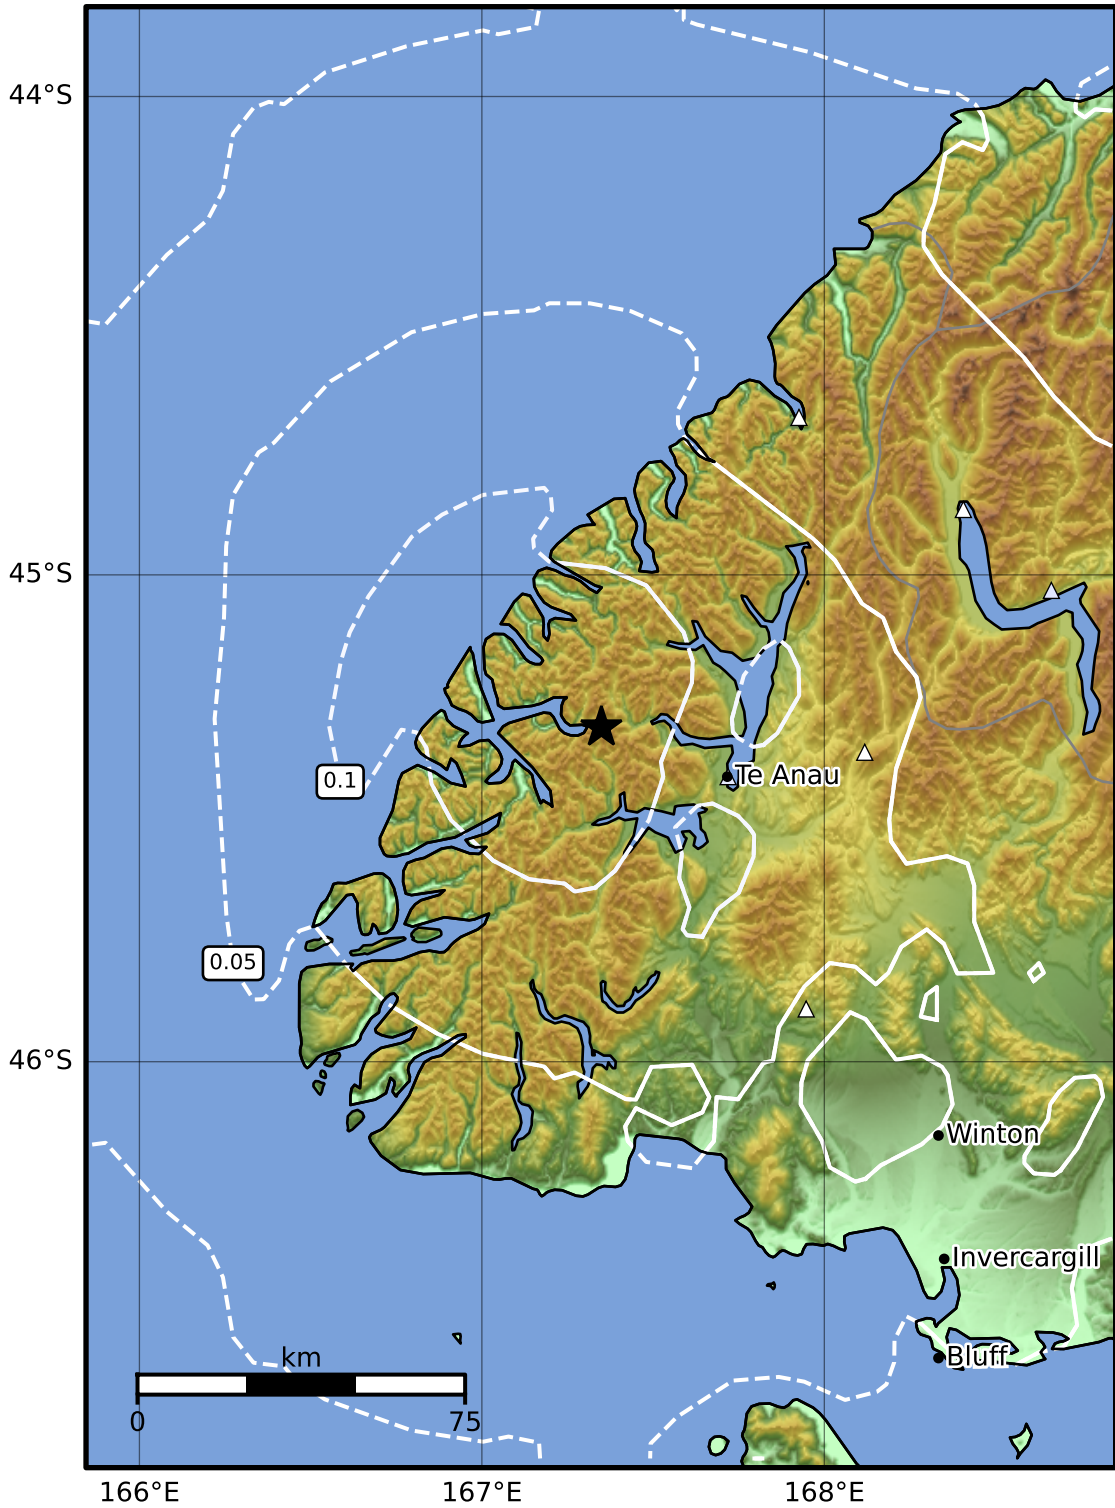

0.3 Second Peak Spectral Acceleration Map GNS Science
 ShakeMap: Fiordland

Sep 21, 2024 13:35:30 UTC M3.4 S45.31 E167.35 Depth: 54.8km ID:2024p715044

SA(0.3) (%g)	0.1	0.2	0.5	1	2	5	10	20	50	100	200
---------------------	------------	------------	------------	----------	----------	----------	-----------	-----------	-----------	------------	------------

Scale based on Moratalla et al.(2021) and Worden et al.(2012) Version 4: Processed 2024-09-21T14:06:22Z
 Δ Seismic Instrument ○ Reported Intensity ★ Epicenter