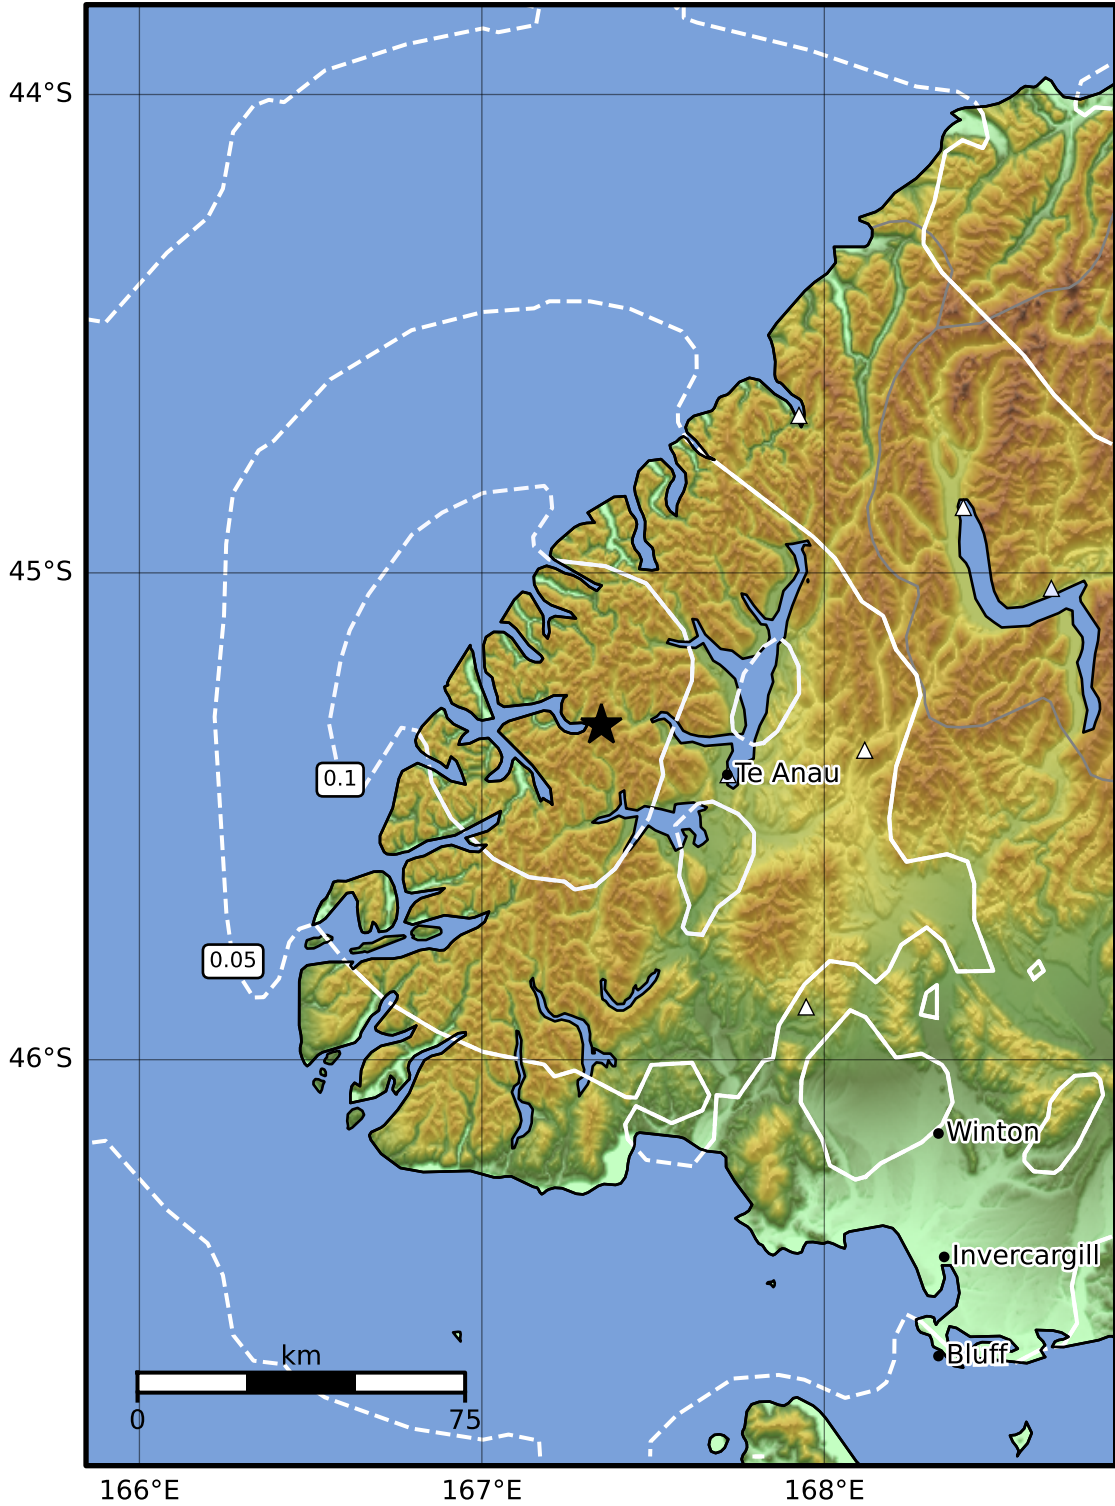

0.3 Second Peak Spectral Acceleration Map GNS Science
 ShakeMap: Fiordland

Sep 21, 2024 13:35:30 UTC M3.4 S45.31 E167.35 Depth: 54.8km ID:2024p715044

SA(0.3) (%g)	0.1	0.2	0.5	1	2	5	10	20	50	100	200
---------------------	------------	------------	------------	----------	----------	----------	-----------	-----------	-----------	------------	------------

Scale based on Moratalla et al.(2021) and Worden et al.(2012) Version 6: Processed 2024-09-21T15:36:23Z
 △ Seismic Instrument ○ Reported Intensity ★ Epicenter