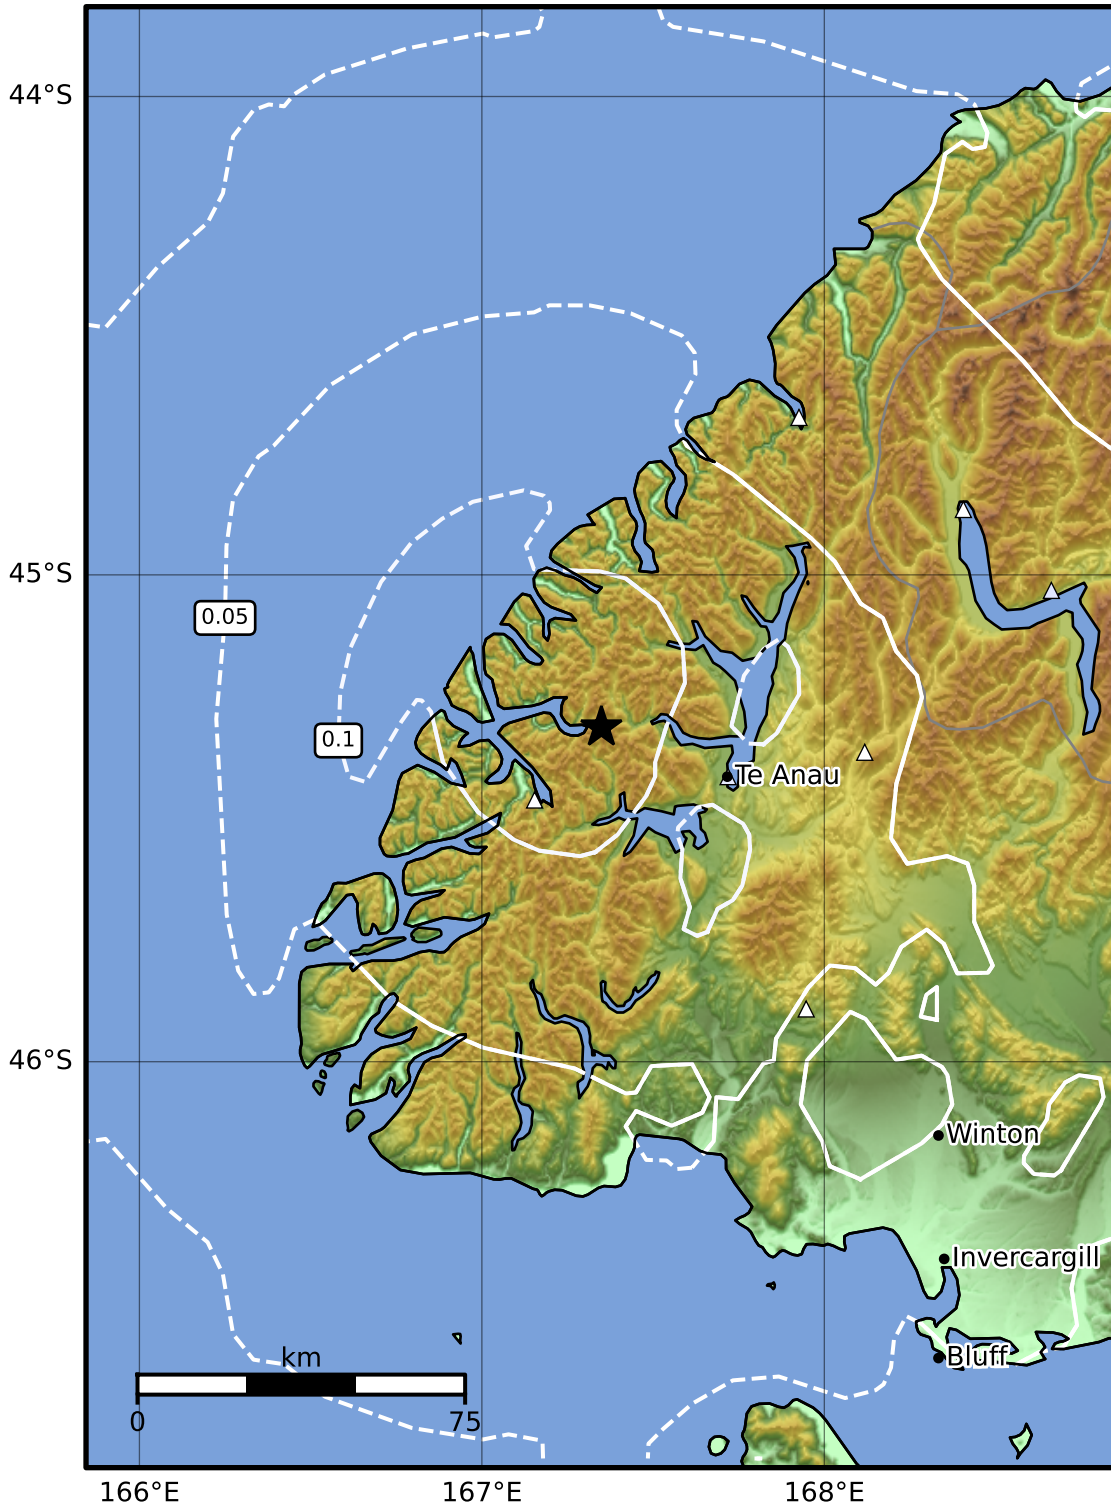

0.3 Second Peak Spectral Acceleration Map GNS Science
ShakeMap: Fiordland

Sep 21, 2024 13:35:30 UTC M3.4 S45.31 E167.35 Depth: 54.8km ID:2024p715044

SA(0.3) (%g)	0.1	0.2	0.5	1	2	5	10	20	50	100	200
---------------------	------------	------------	------------	----------	----------	----------	-----------	-----------	-----------	------------	------------

Scale based on Moratalla et al.(2021) and Worden et al.(2012) Version 9: Processed 2024-09-22T13:36:25Z
 △ Seismic Instrument ○ Reported Intensity ★ Epicenter