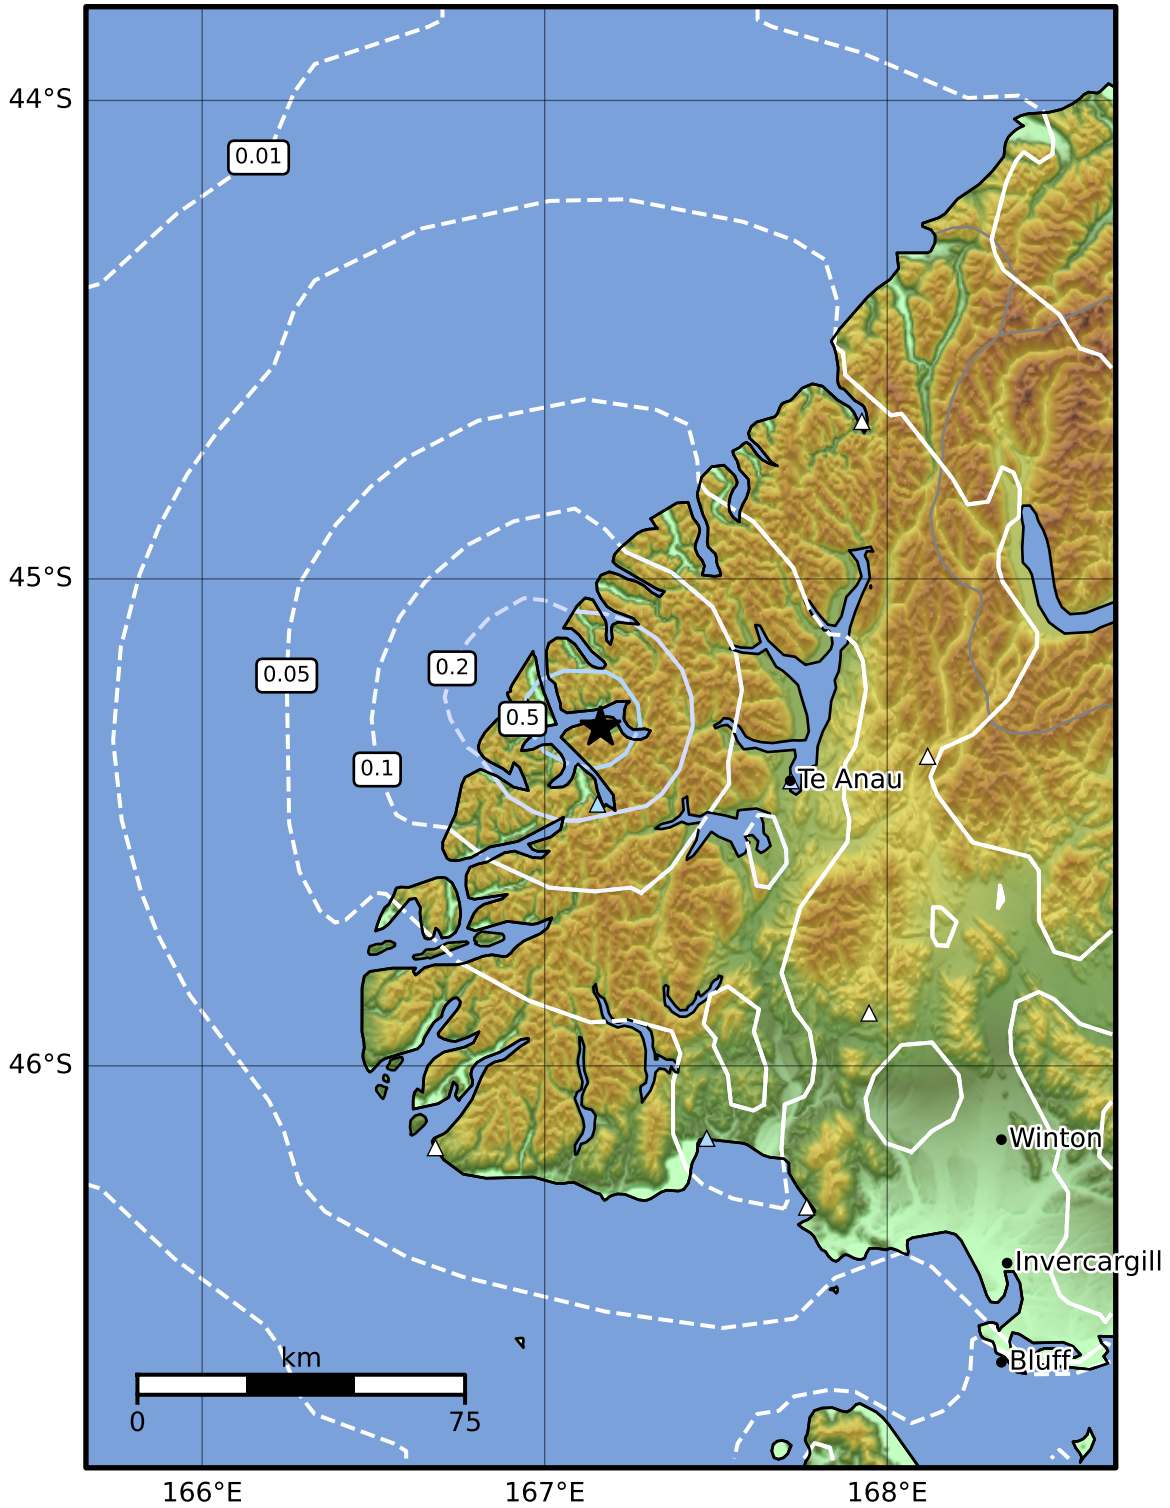

0.3 Second Peak Spectral Acceleration Map GNS Science  
 ShakeMap: Fiordland

Sep 23, 2024 00:25:17 UTC M3.5 S45.31 E167.16 Depth: 9.9km ID:2024p718966

SA(0.3) (%g)	0.1	0.2	0.5	1	2	5	10	20	50	100	200
--------------	-----	-----	-----	---	---	---	----	----	----	-----	-----

Scale based on Moratalla et al.(2021) and Worden et al.(2012) Version 1: Processed 2024-09-23T00:28:01Z  
 Δ Seismic Instrument ○ Reported Intensity ★ Epicenter