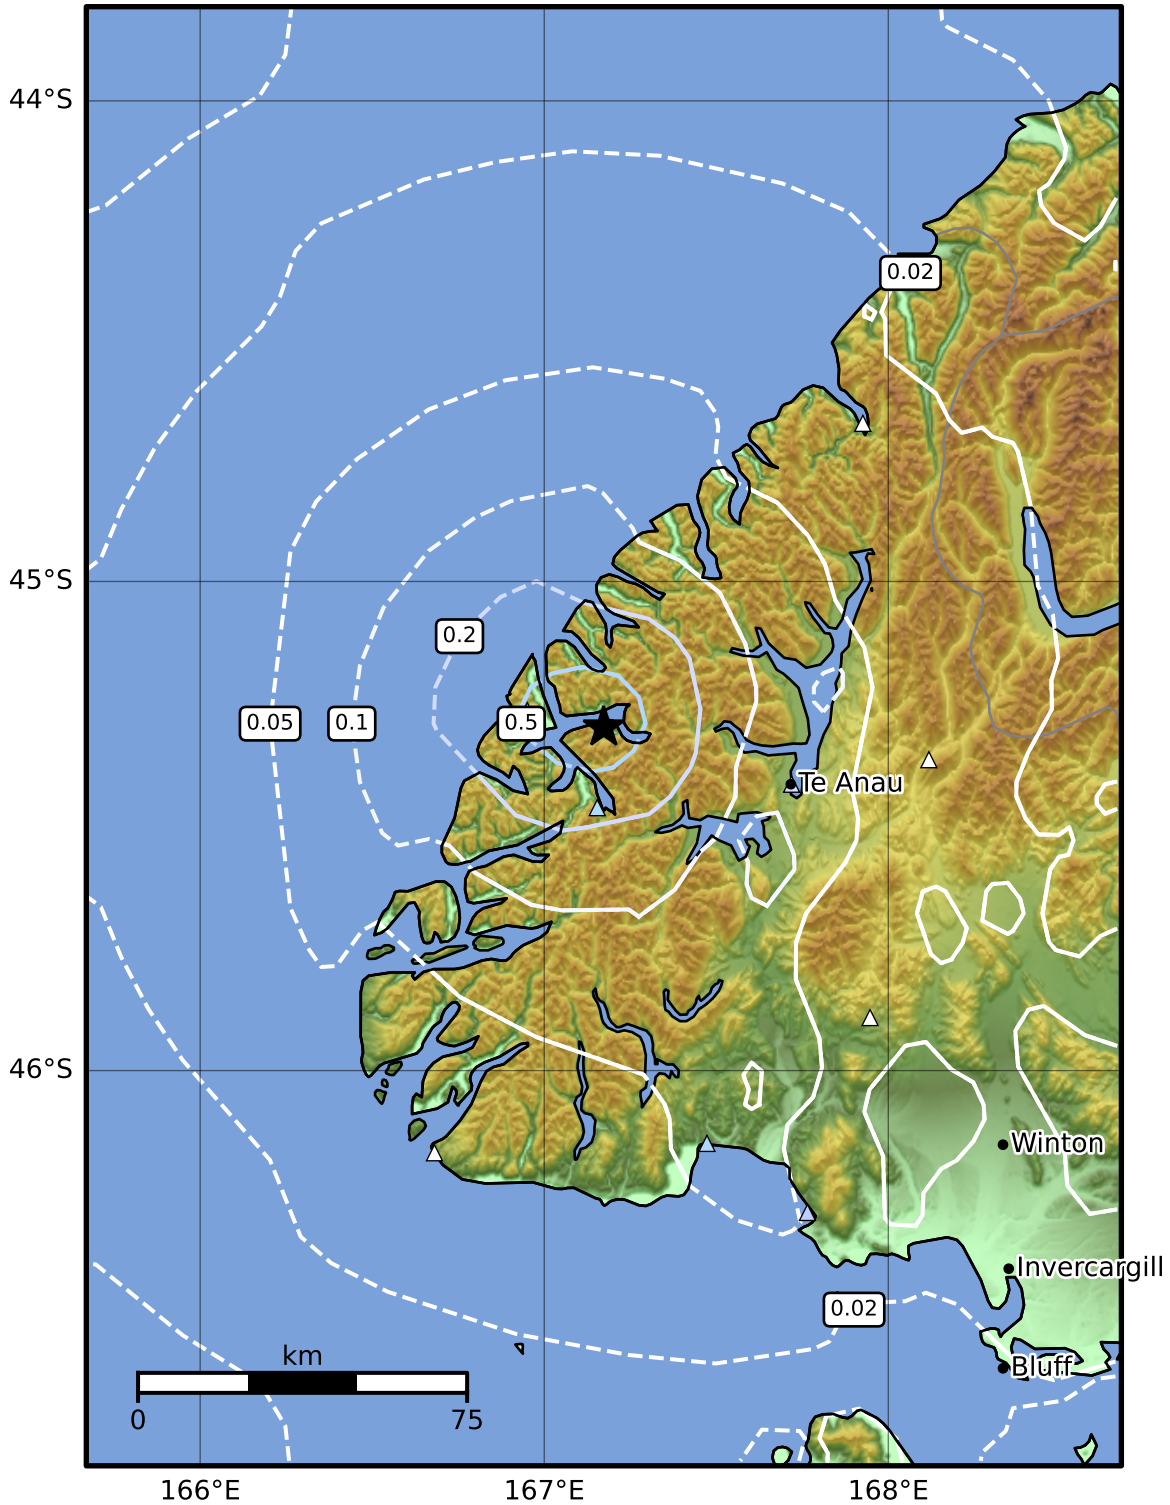

0.3 Second Peak Spectral Acceleration Map GNS Science
ShakeMap: Fiordland

Sep 23, 2024 00:25:17 UTC M3.6 S45.30 E167.17 Depth: 12.0km ID:2024p718966

SA(0.3) (%g)	0.1	0.2	0.5	1	2	5	10	20	50	100	200
--------------	-----	-----	-----	---	---	---	----	----	----	-----	-----

Scale based on Moratalla et al.(2021) and Worden et al.(2012) Version 2: Processed 2024-09-23T00:33:40Z

△ Seismic Instrument ○ Reported Intensity ★ Epicenter