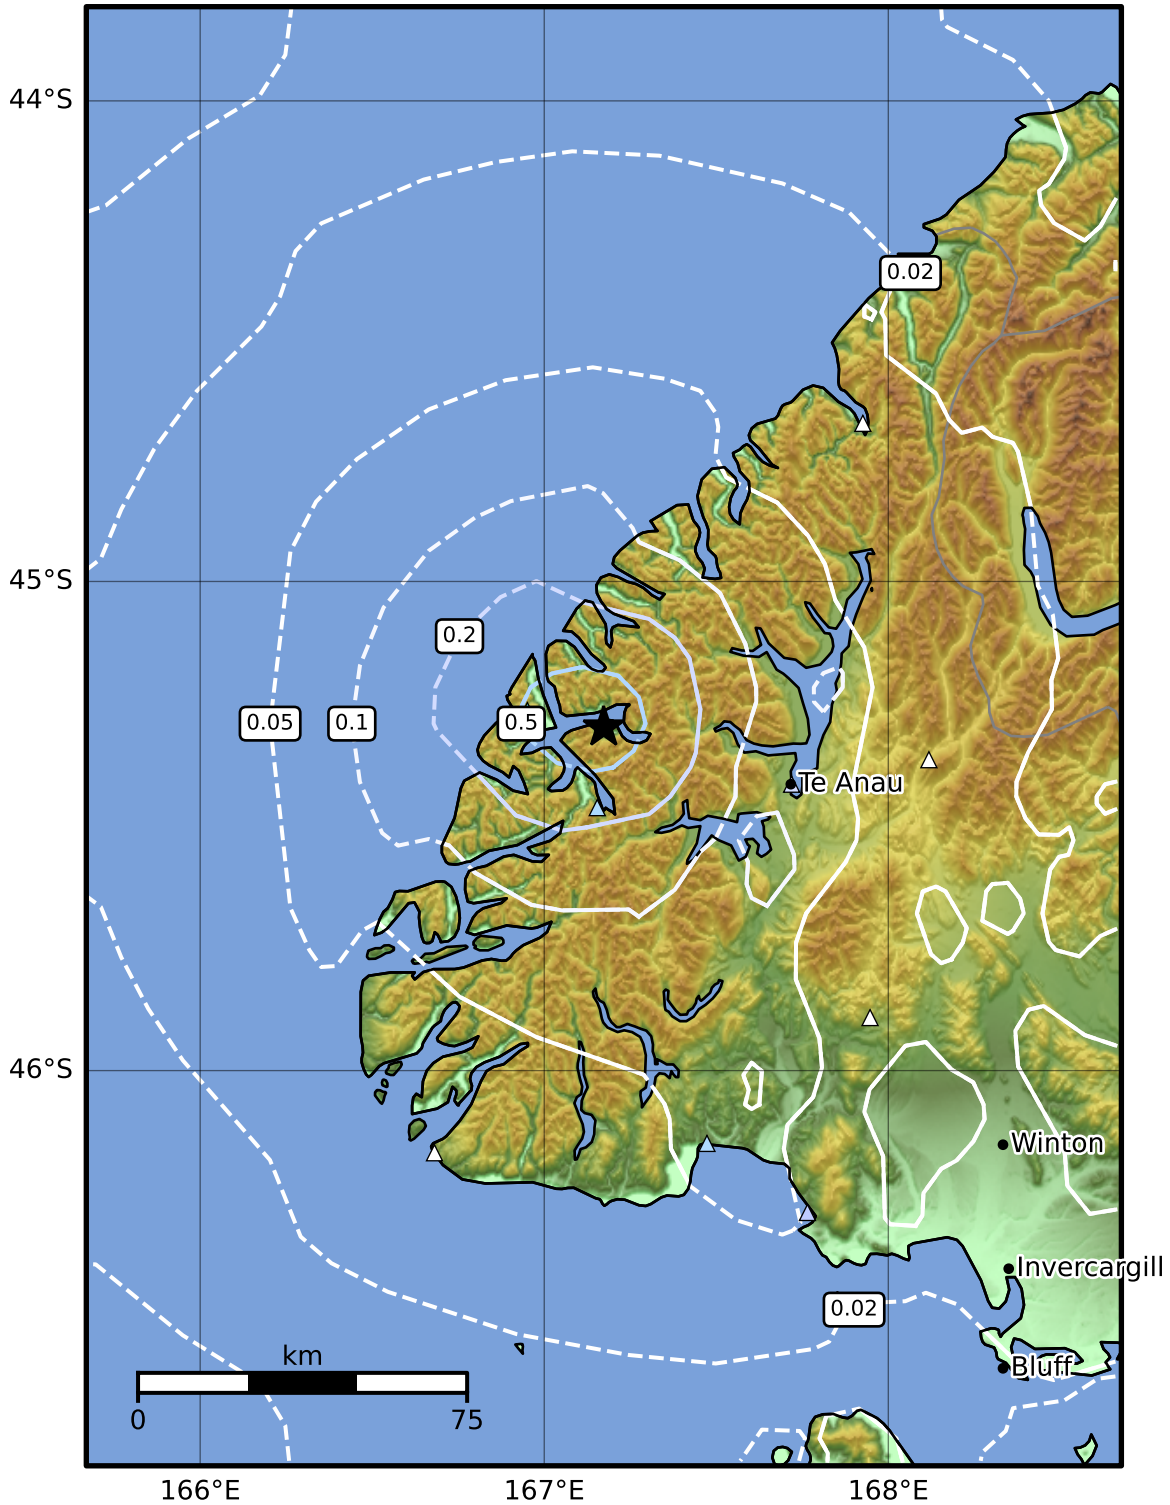

0.3 Second Peak Spectral Acceleration Map GNS Science
ShakeMap: Fiordland

Sep 23, 2024 00:25:17 UTC M3.6 S45.30 E167.17 Depth: 12.0km ID:2024p718966

SA(0.3) (%g)	0.1	0.2	0.5	1	2	5	10	20	50	100	200
--------------	-----	-----	-----	---	---	---	----	----	----	-----	-----

Scale based on Moratalla et al.(2021) and Worden et al.(2012) Version 4: Processed 2024-09-23T00:46:13Z

△ Seismic Instrument ○ Reported Intensity ★ Epicenter