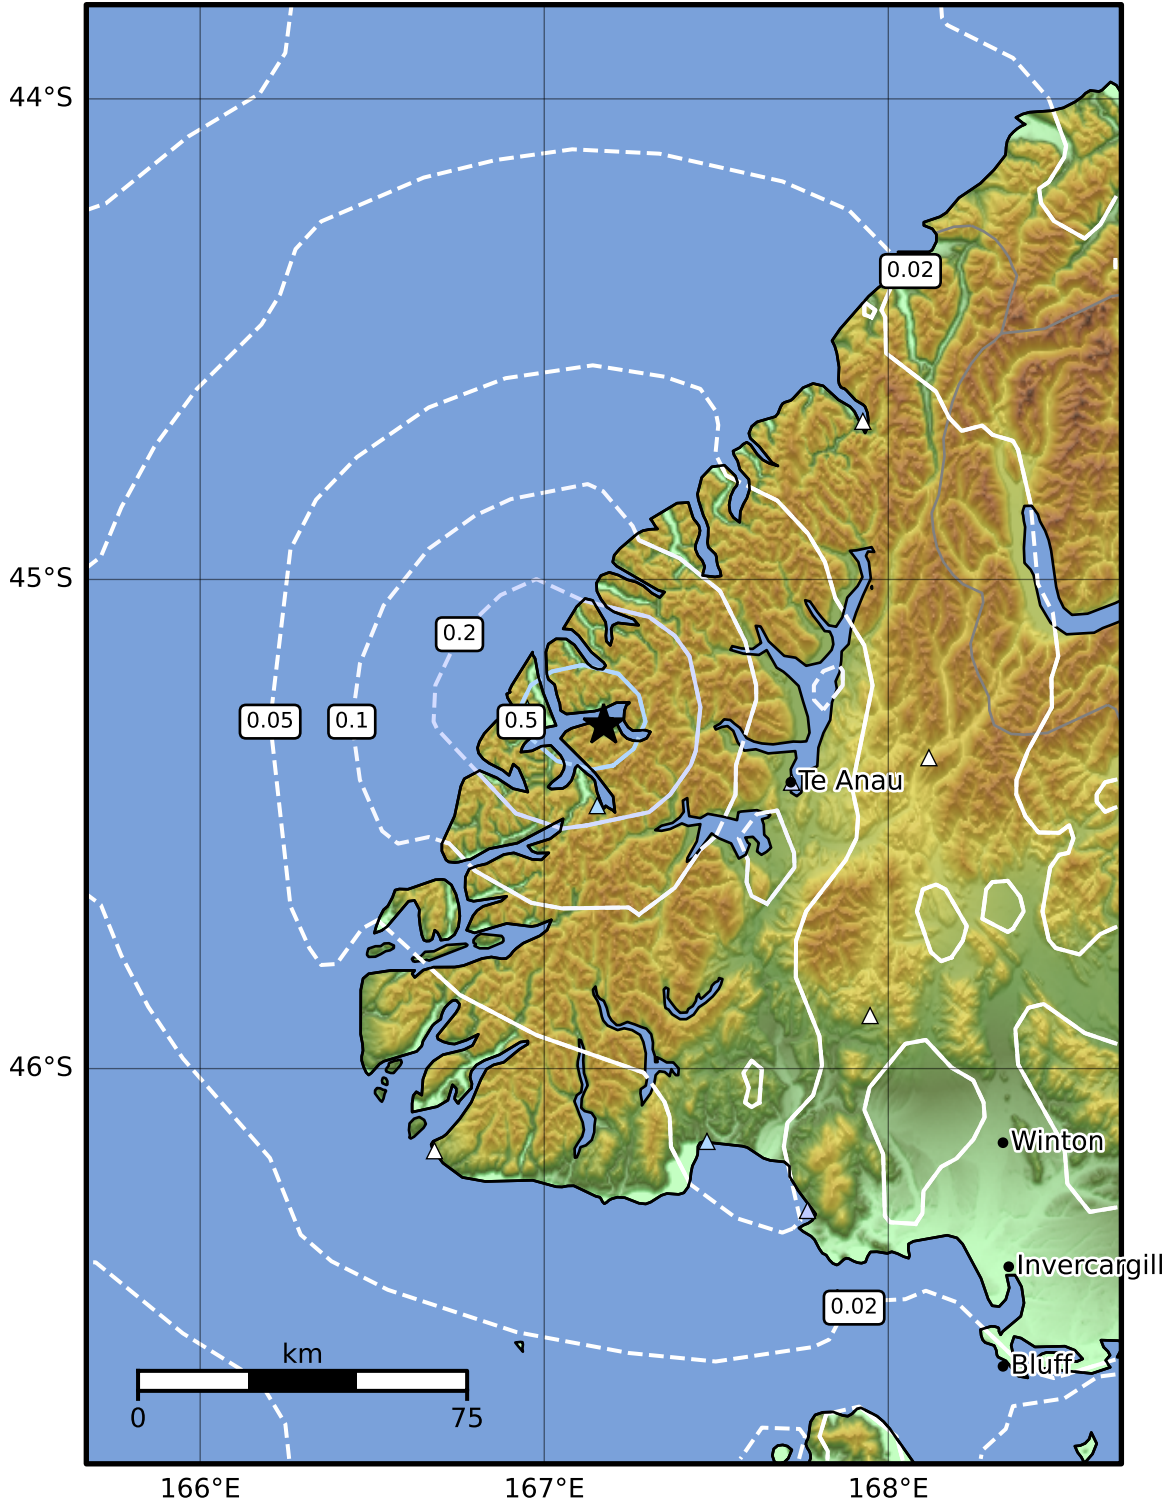

0.3 Second Peak Spectral Acceleration Map GNS Science
 ShakeMap: Fiordland

Sep 23, 2024 00:25:17 UTC M3.6 S45.30 E167.17 Depth: 12.0km ID:2024p718966

SA(0.3) (%g)	0.1	0.2	0.5	1	2	5	10	20	50	100	200
--------------	-----	-----	-----	---	---	---	----	----	----	-----	-----

Scale based on Moratalla et al.(2021) and Worden et al.(2012) Version 6: Processed 2024-09-23T01:26:10Z

△ Seismic Instrument ○ Reported Intensity ★ Epicenter