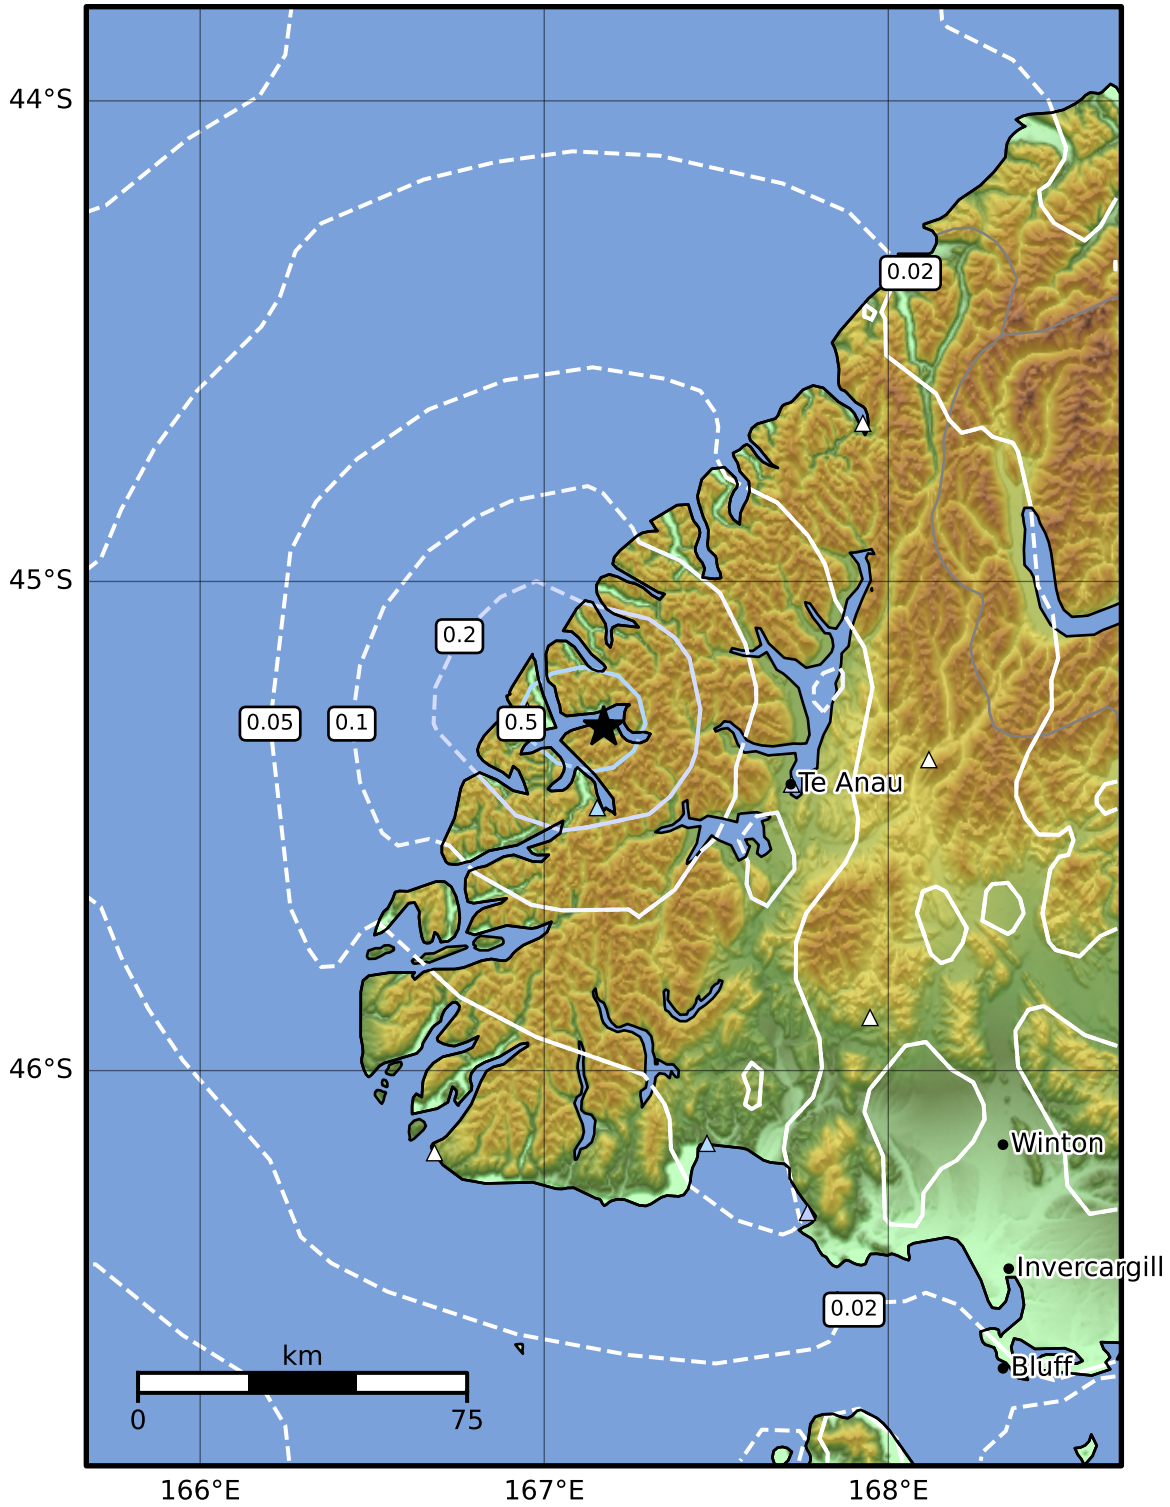

0.3 Second Peak Spectral Acceleration Map GNS Science
 ShakeMap: Fiordland

Sep 23, 2024 00:25:17 UTC M3.6 S45.30 E167.17 Depth: 12.0km ID:2024p718966

SA(0.3) (%g)	0.1	0.2	0.5	1	2	5	10	20	50	100	200
--------------	-----	-----	-----	---	---	---	----	----	----	-----	-----

Scale based on Moratalla et al.(2021) and Worden et al.(2012) Version 7: Processed 2024-09-23T02:26:01Z

△ Seismic Instrument ○ Reported Intensity ★ Epicenter