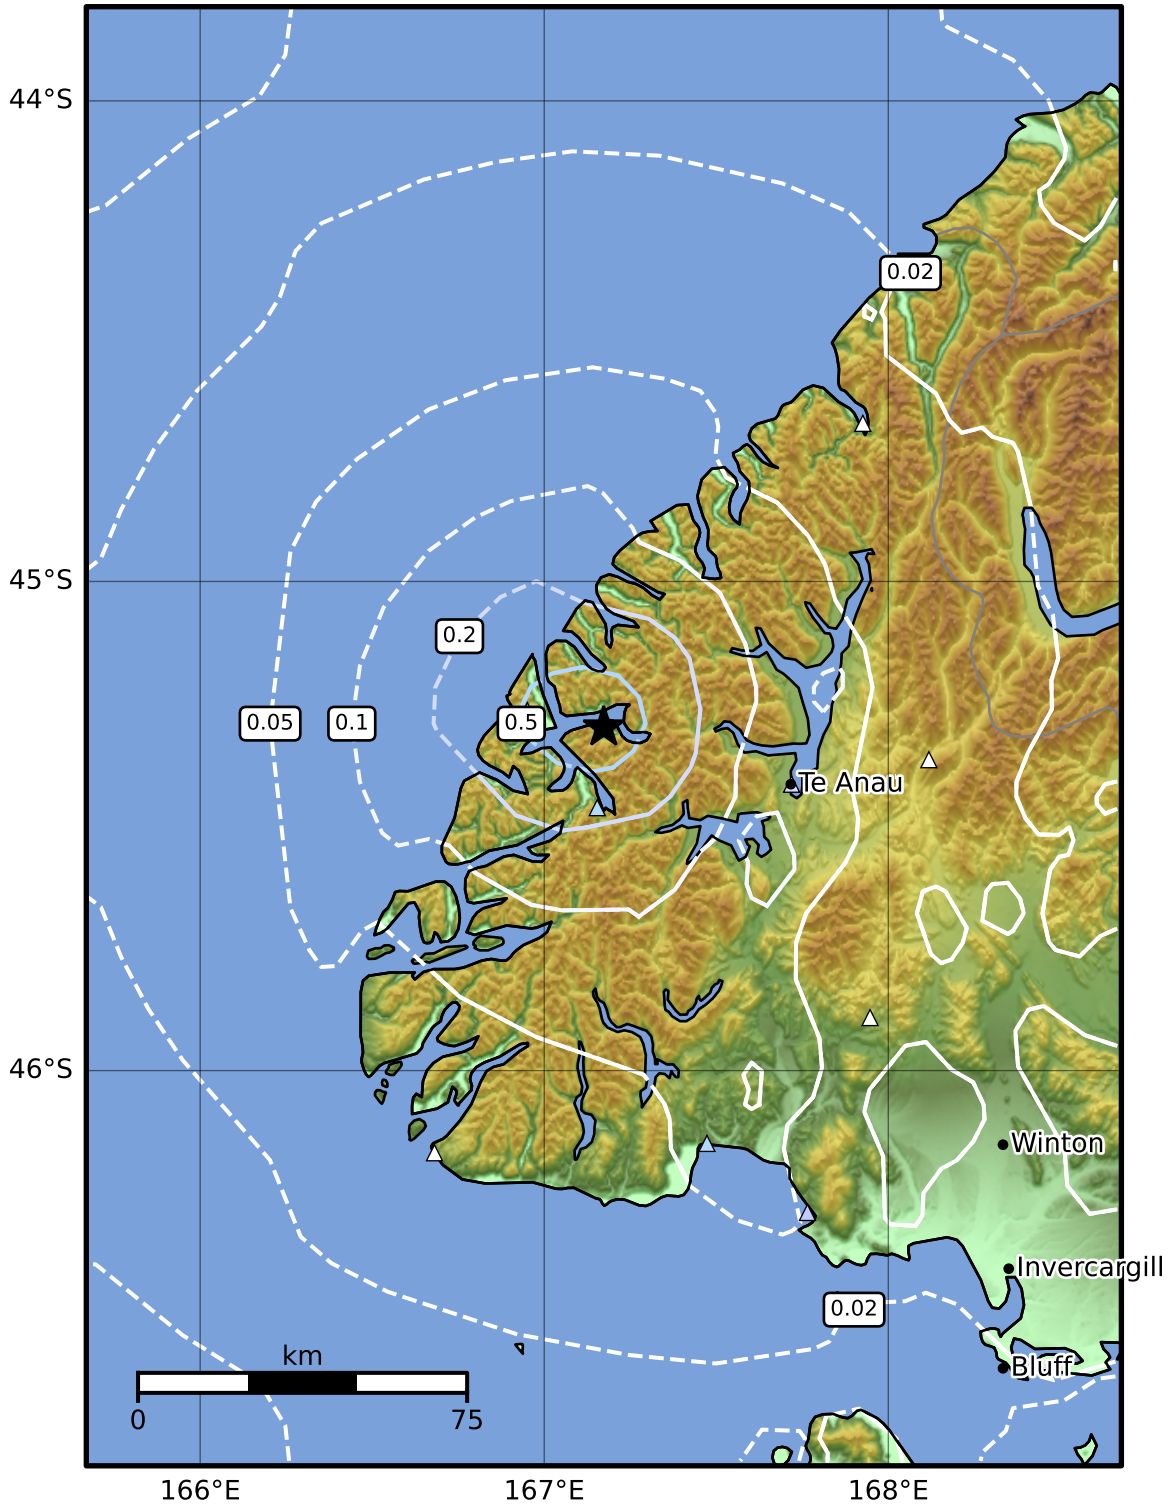

0.3 Second Peak Spectral Acceleration Map GNS Science
ShakeMap: Fiordland

Sep 23, 2024 00:25:17 UTC M3.6 S45.30 E167.17 Depth: 12.0km ID:2024p718966

SA(0.3) (%g)	0.1	0.2	0.5	1	2	5	10	20	50	100	200
--------------	-----	-----	-----	---	---	---	----	----	----	-----	-----

Scale based on Moratalla et al.(2021) and Worden et al.(2012) Version 8: Processed 2024-09-23T03:26:08Z
 Δ Seismic Instrument ○ Reported Intensity ★ Epicenter