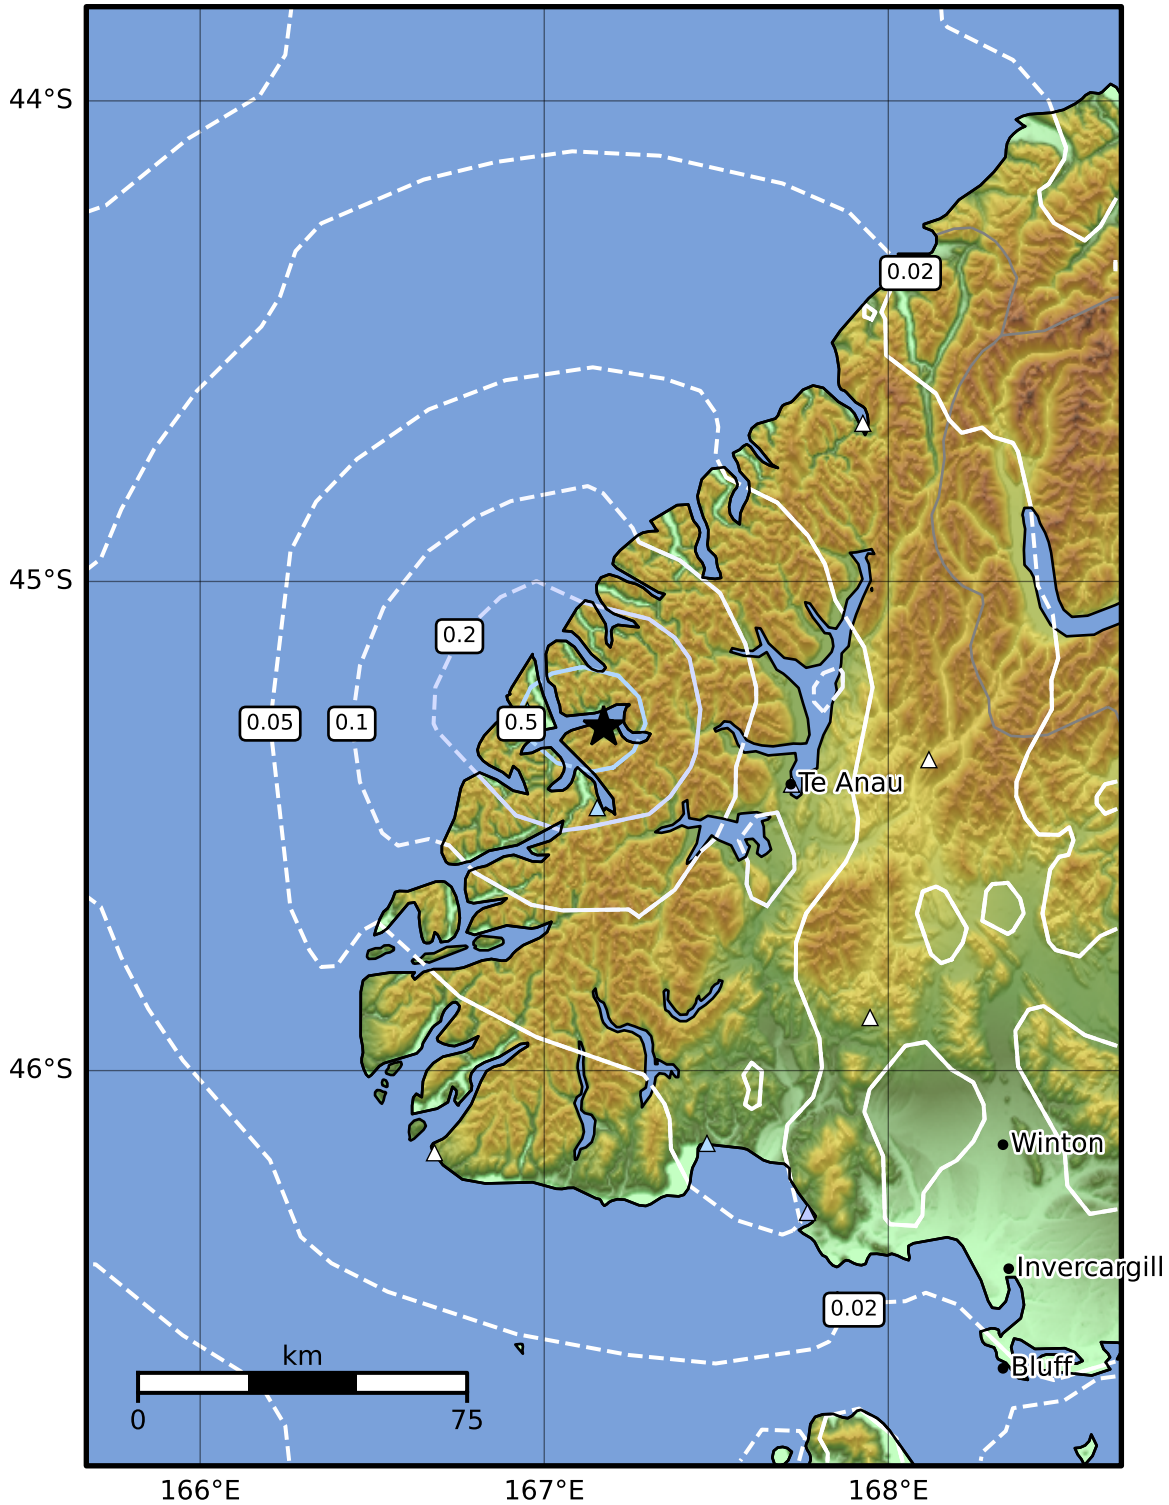

0.3 Second Peak Spectral Acceleration Map GNS Science
ShakeMap: Fiordland

Sep 23, 2024 00:25:17 UTC M3.6 S45.30 E167.17 Depth: 12.0km ID:2024p718966

SA(0.3) (%g)	0.1	0.2	0.5	1	2	5	10	20	50	100	200
--------------	-----	-----	-----	---	---	---	----	----	----	-----	-----

Scale based on Moratalla et al.(2021) and Worden et al.(2012) Version 9: Processed 2024-09-23T06:26:07Z
 △ Seismic Instrument ○ Reported Intensity ★ Epicenter