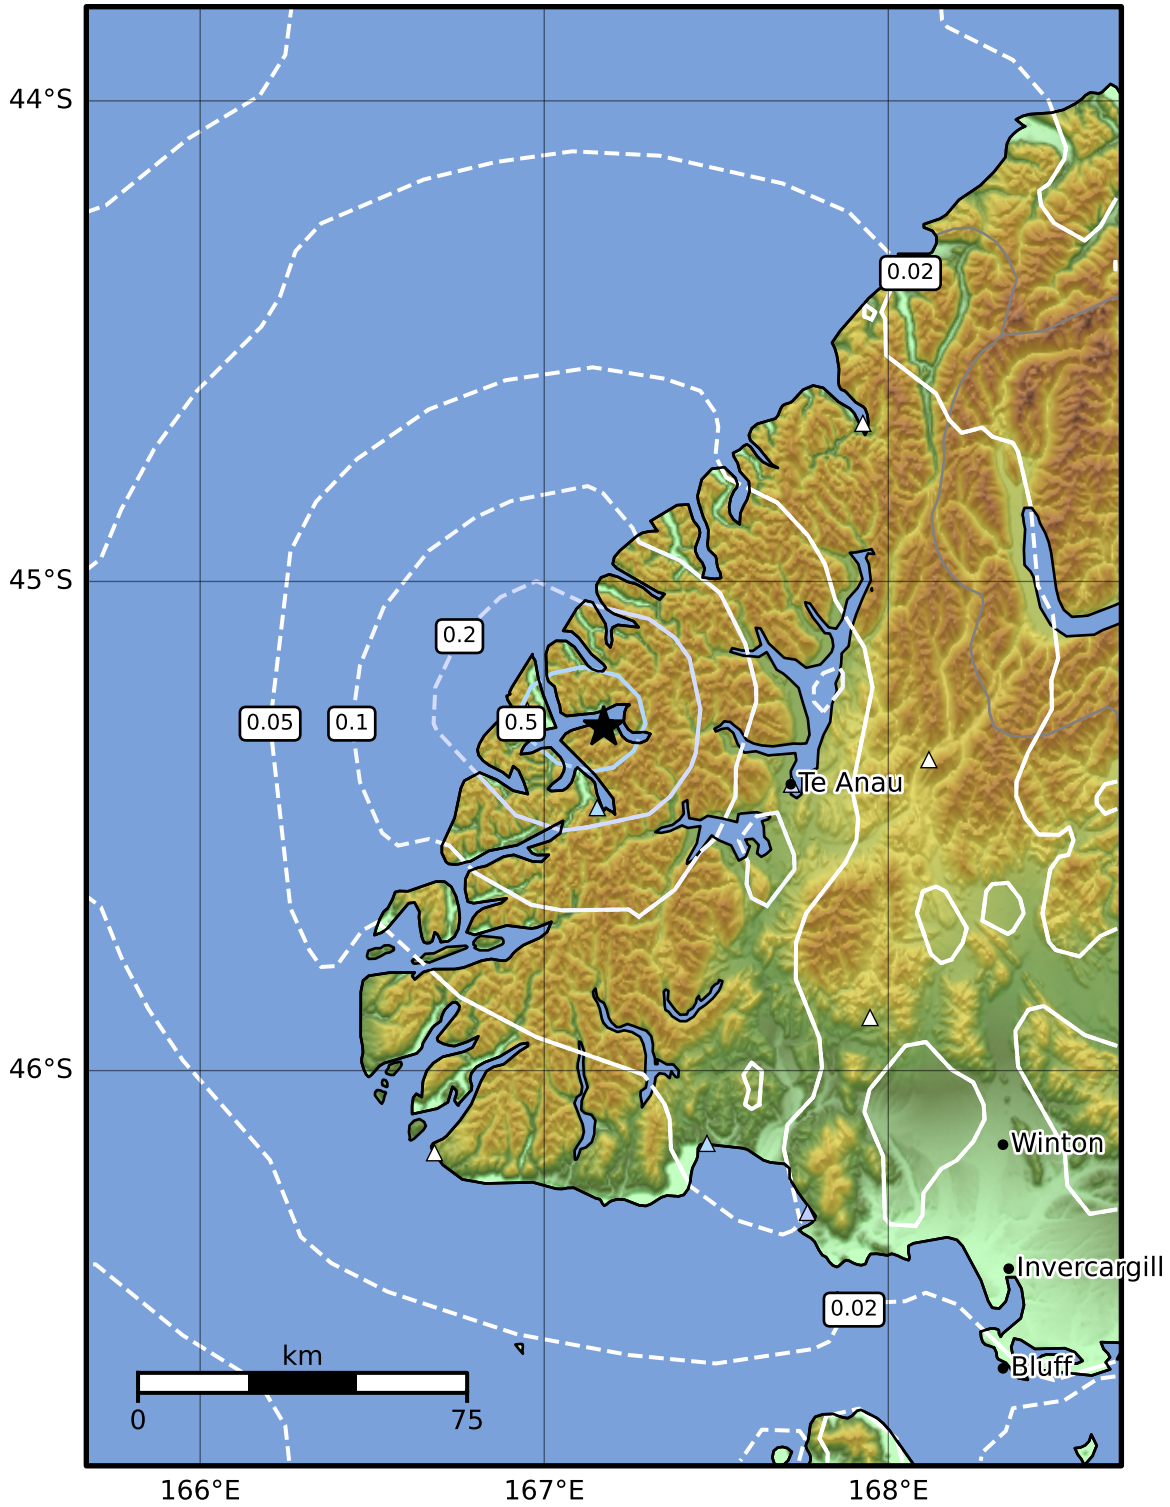

0.3 Second Peak Spectral Acceleration Map GNS Science
 ShakeMap: Fiordland

Sep 23, 2024 00:25:17 UTC M3.6 S45.30 E167.17 Depth: 12.0km ID:2024p718966

SA(0.3) (%g)	0.1	0.2	0.5	1	2	5	10	20	50	100	200
--------------	-----	-----	-----	---	---	---	----	----	----	-----	-----

Scale based on Moratalla et al.(2021) and Worden et al.(2012) Version 10: Processed 2024-09-24T00:26:40Z

△ Seismic Instrument ○ Reported Intensity ★ Epicenter