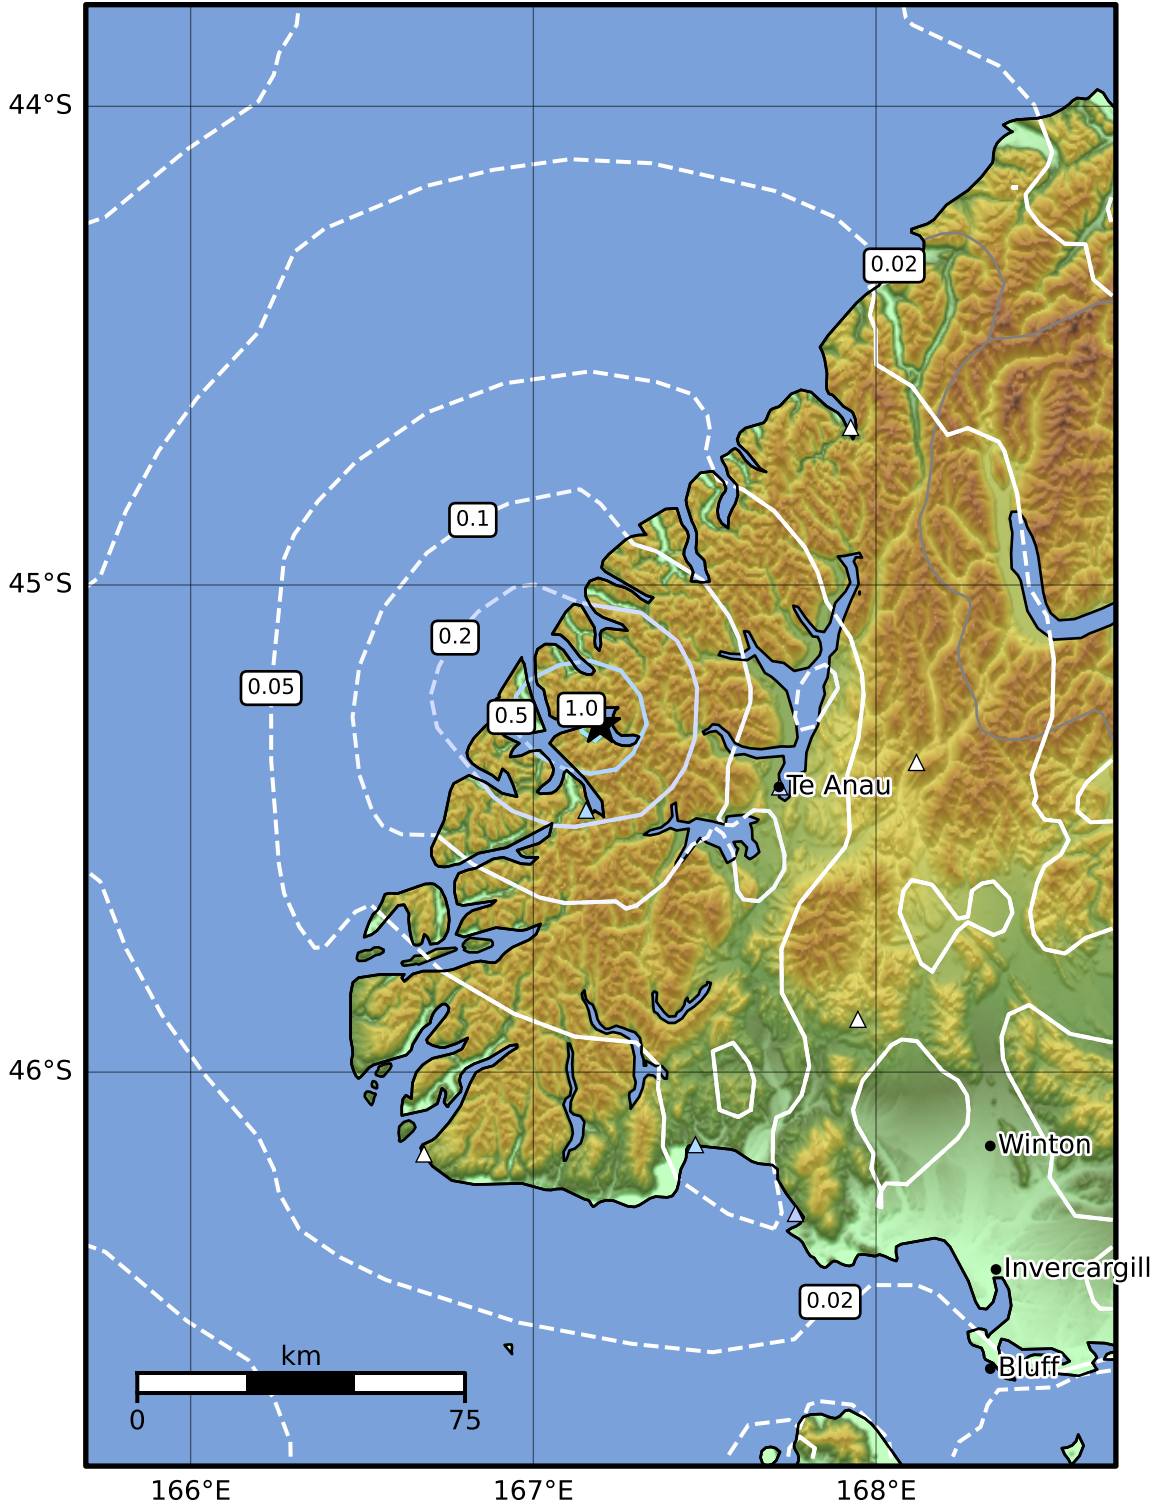

0.3 Second Peak Spectral Acceleration Map GNS Science
ShakeMap: Fiordland

Sep 23, 2024 00:25:17 UTC M3.6 S45.29 E167.19 Depth: 9.0km ID:2024p718966

SA(0.3) (%g)	0.1	0.2	0.5	1	2	5	10	20	50	100	200
--------------	-----	-----	-----	---	---	---	----	----	----	-----	-----

Scale based on Moratalla et al.(2021) and Worden et al.(2012) Version 11: Processed 2024-09-30T00:31:35Z

△ Seismic Instrument ○ Reported Intensity ★ Epicenter