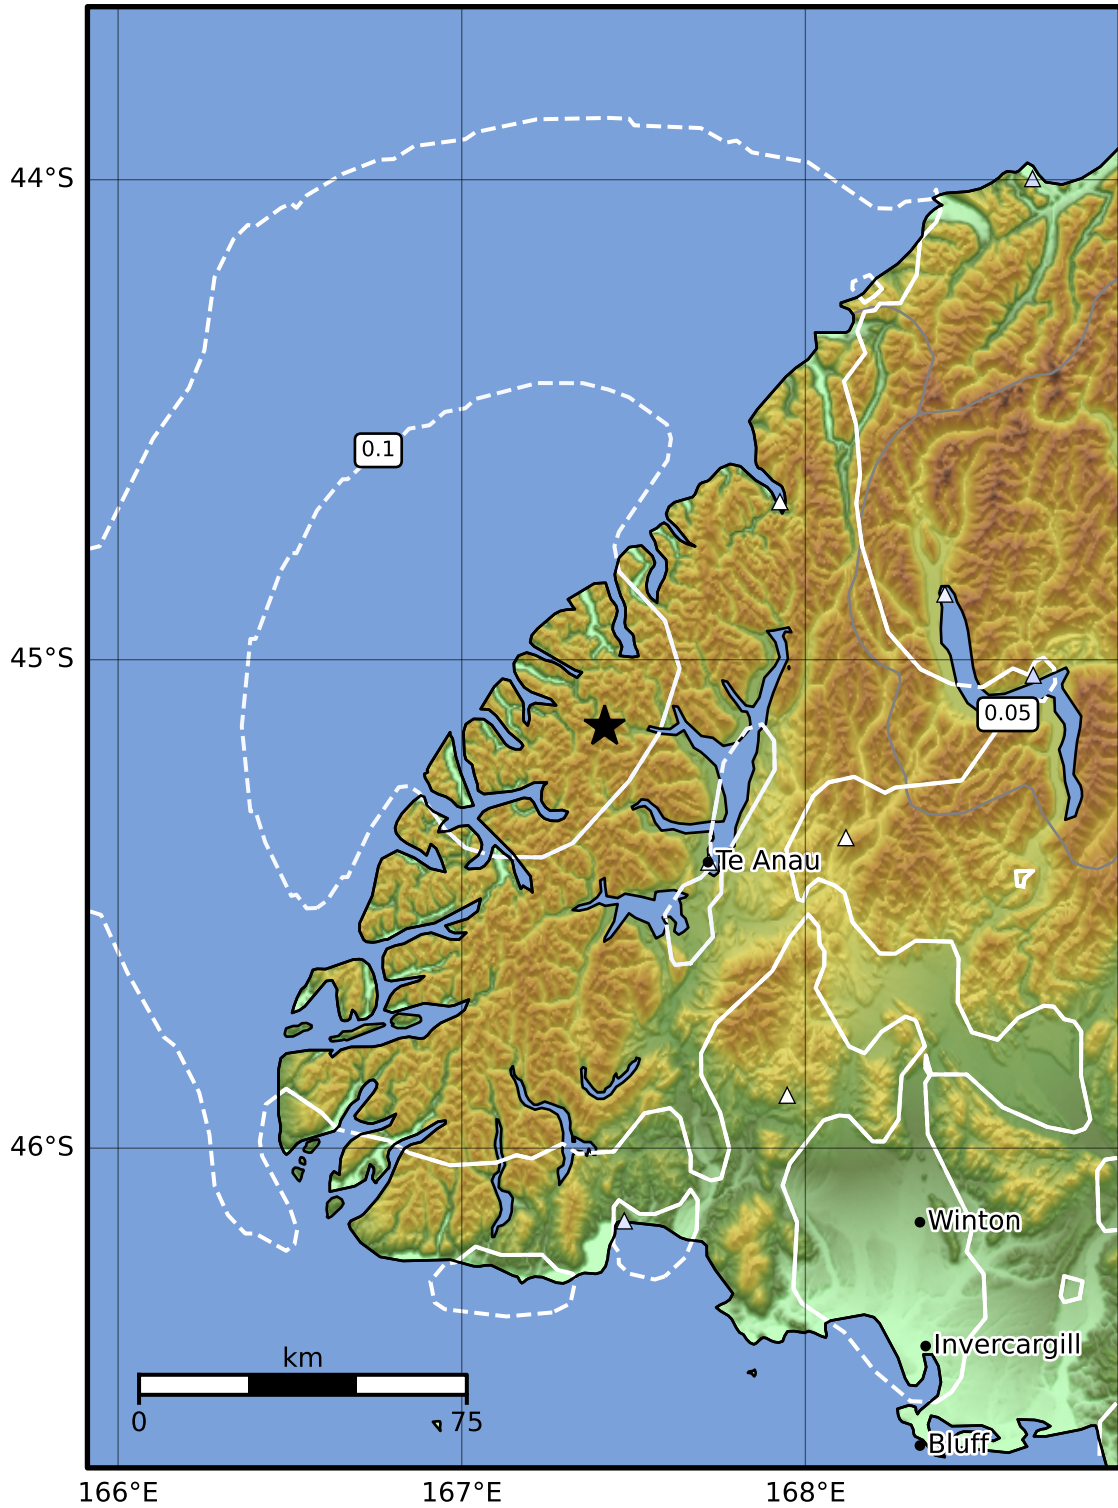

0.3 Second Peak Spectral Acceleration Map GNS Science
 ShakeMap: Fiordland

Sep 23, 2024 19:22:45 UTC M3.6 S45.14 E167.42 Depth: 92.7km ID:2024p721101

SA(0.3) (%g)	0.1	0.2	0.5	1	2	5	10	20	50	100	200
--------------	-----	-----	-----	---	---	---	----	----	----	-----	-----

Scale based on Moratalla et al.(2021) and Worden et al.(2012) Version 1: Processed 2024-09-23T19:26:45Z

△ Seismic Instrument ○ Reported Intensity ★ Epicenter