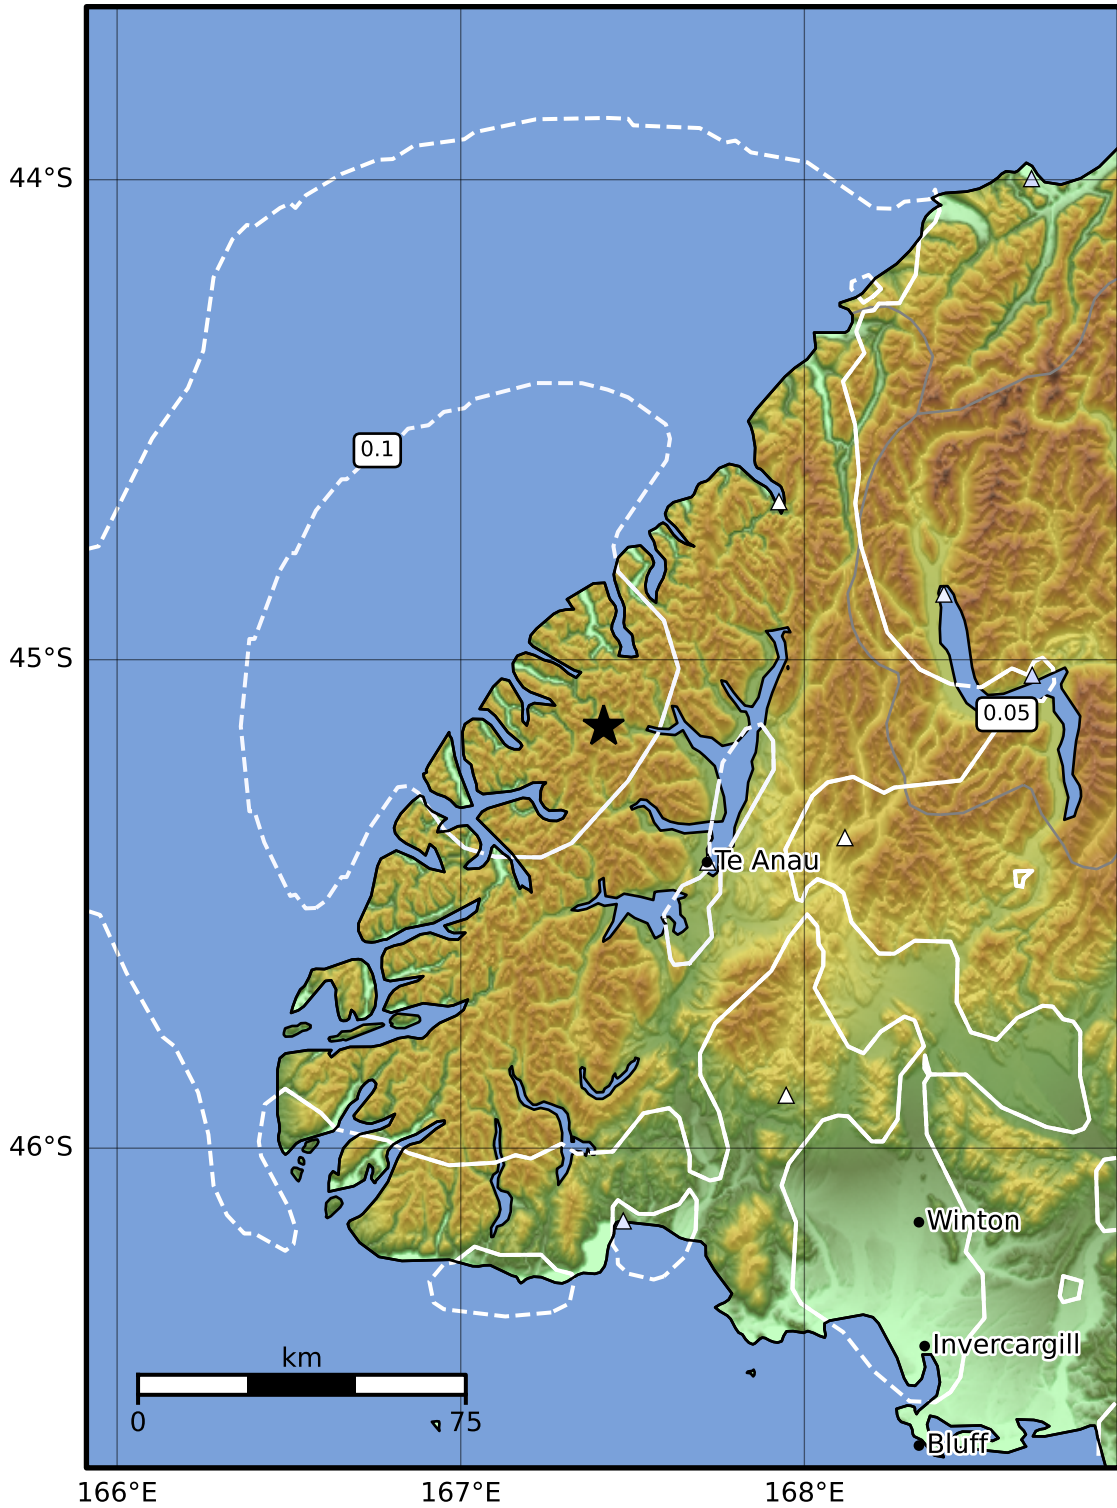

0.3 Second Peak Spectral Acceleration Map GNS Science  
 ShakeMap: Fiordland

Sep 23, 2024 19:22:45 UTC M3.6 S45.14 E167.42 Depth: 92.7km ID:2024p721101

SA(0.3) (%g)	0.1	0.2	0.5	1	2	5	10	20	50	100	200
--------------	-----	-----	-----	---	---	---	----	----	----	-----	-----