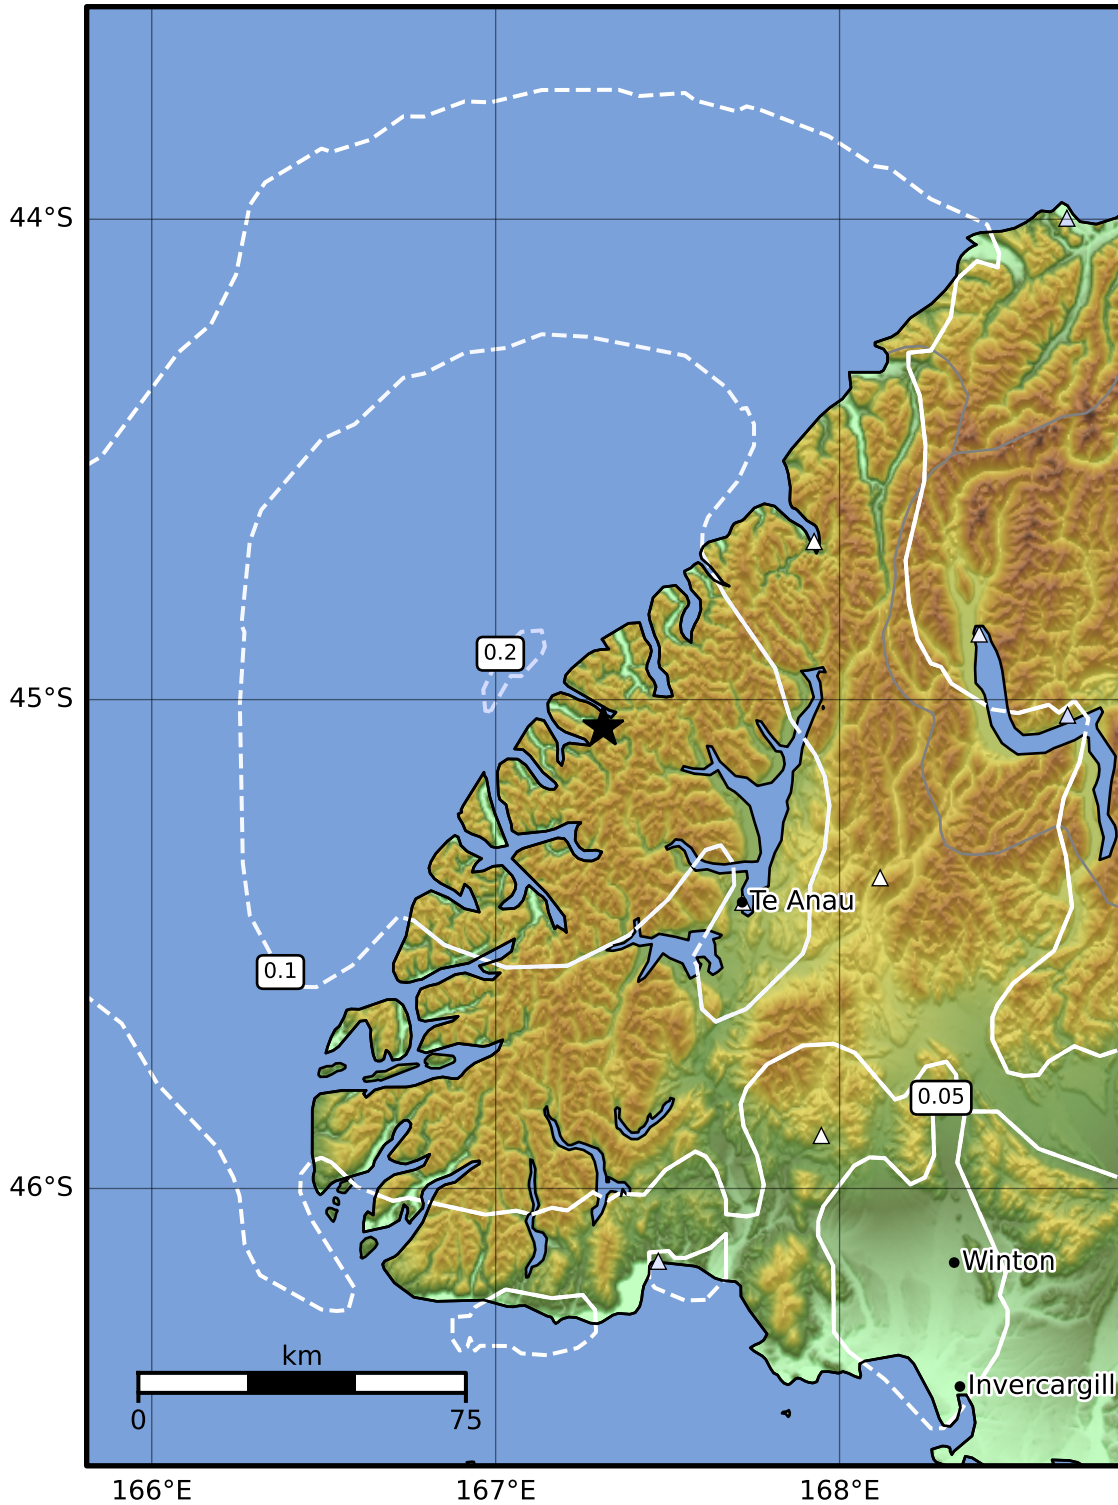

0.3 Second Peak Spectral Acceleration Map GNS Science
ShakeMap: Fiordland

Sep 23, 2024 19:22:46 UTC M3.6 S45.06 E167.31 Depth: 84.1km ID:2024p721101

SA(0.3) (%g)	0.1	0.2	0.5	1	2	5	10	20	50	100	200
--------------	-----	-----	-----	---	---	---	----	----	----	-----	-----

Scale based on Moratalla et al.(2021) and Worden et al.(2012) Version 2: Processed 2024-09-23T19:35:13Z

△ Seismic Instrument ○ Reported Intensity ★ Epicenter