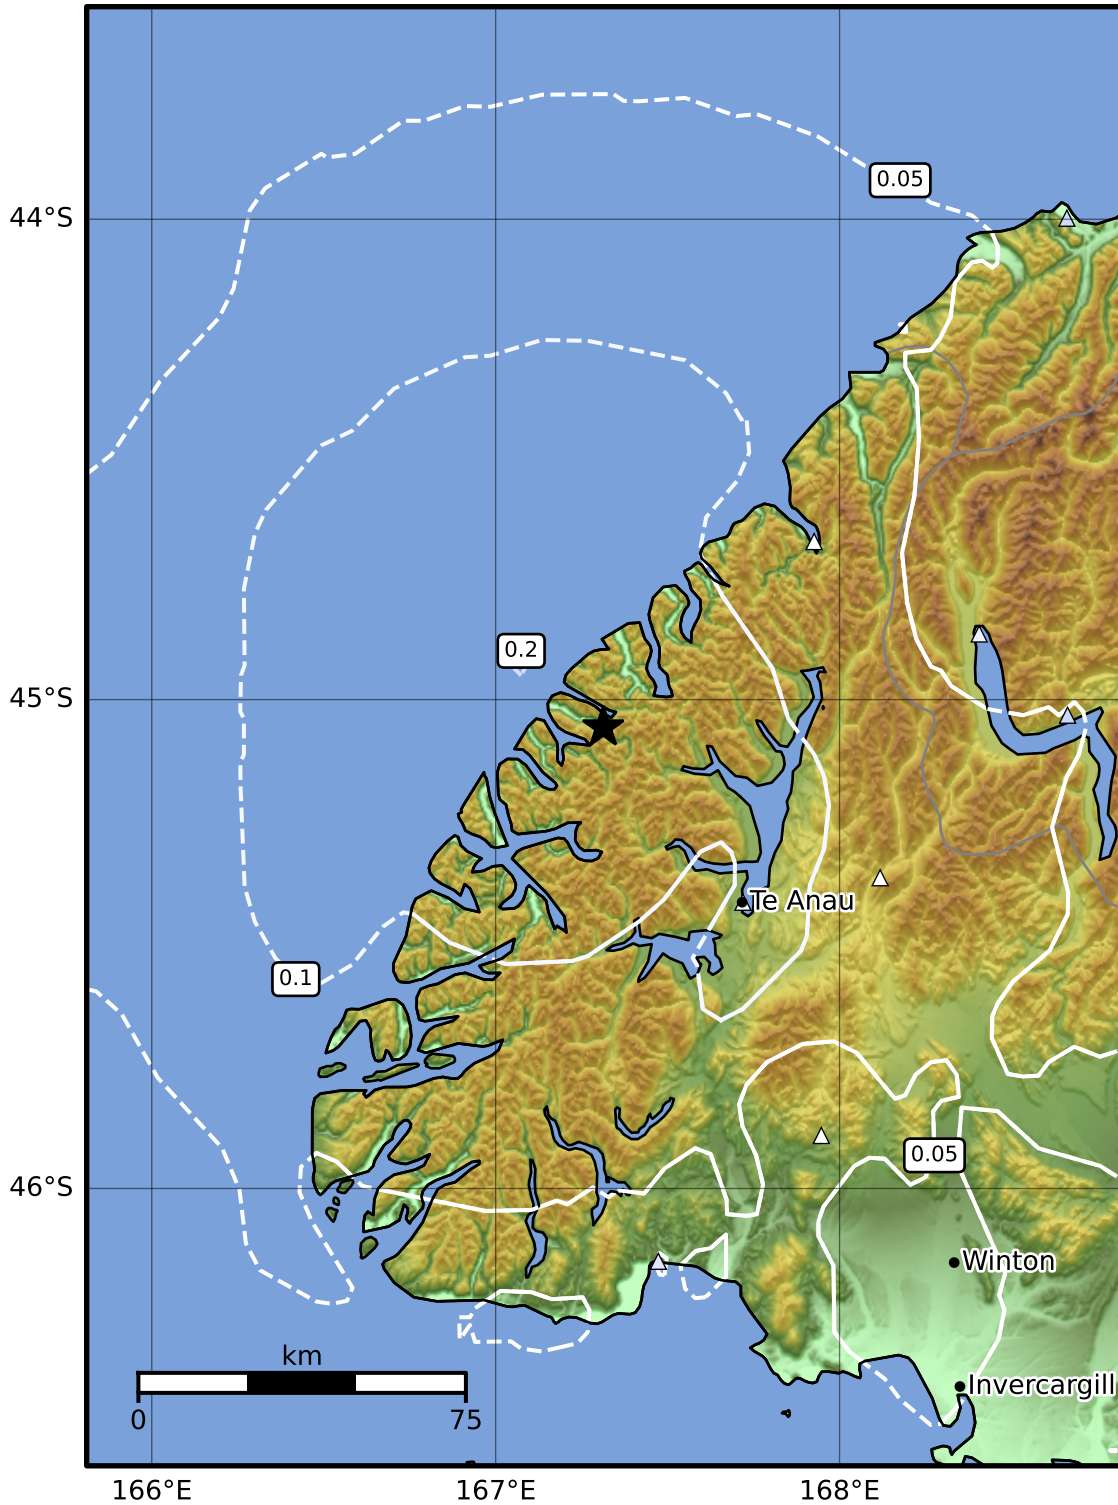

0.3 Second Peak Spectral Acceleration Map GNS Science
ShakeMap: Fiordland

Sep 23, 2024 19:22:46 UTC M3.6 S45.06 E167.31 Depth: 84.1km ID:2024p721101

SA(0.3) (%g)	0.1	0.2	0.5	1	2	5	10	20	50	100	200
--------------	-----	-----	-----	---	---	---	----	----	----	-----	-----

Scale based on Moratalla et al.(2021) and Worden et al.(2012) Version 3: Processed 2024-09-23T19:43:43Z

△ Seismic Instrument ○ Reported Intensity ★ Epicenter