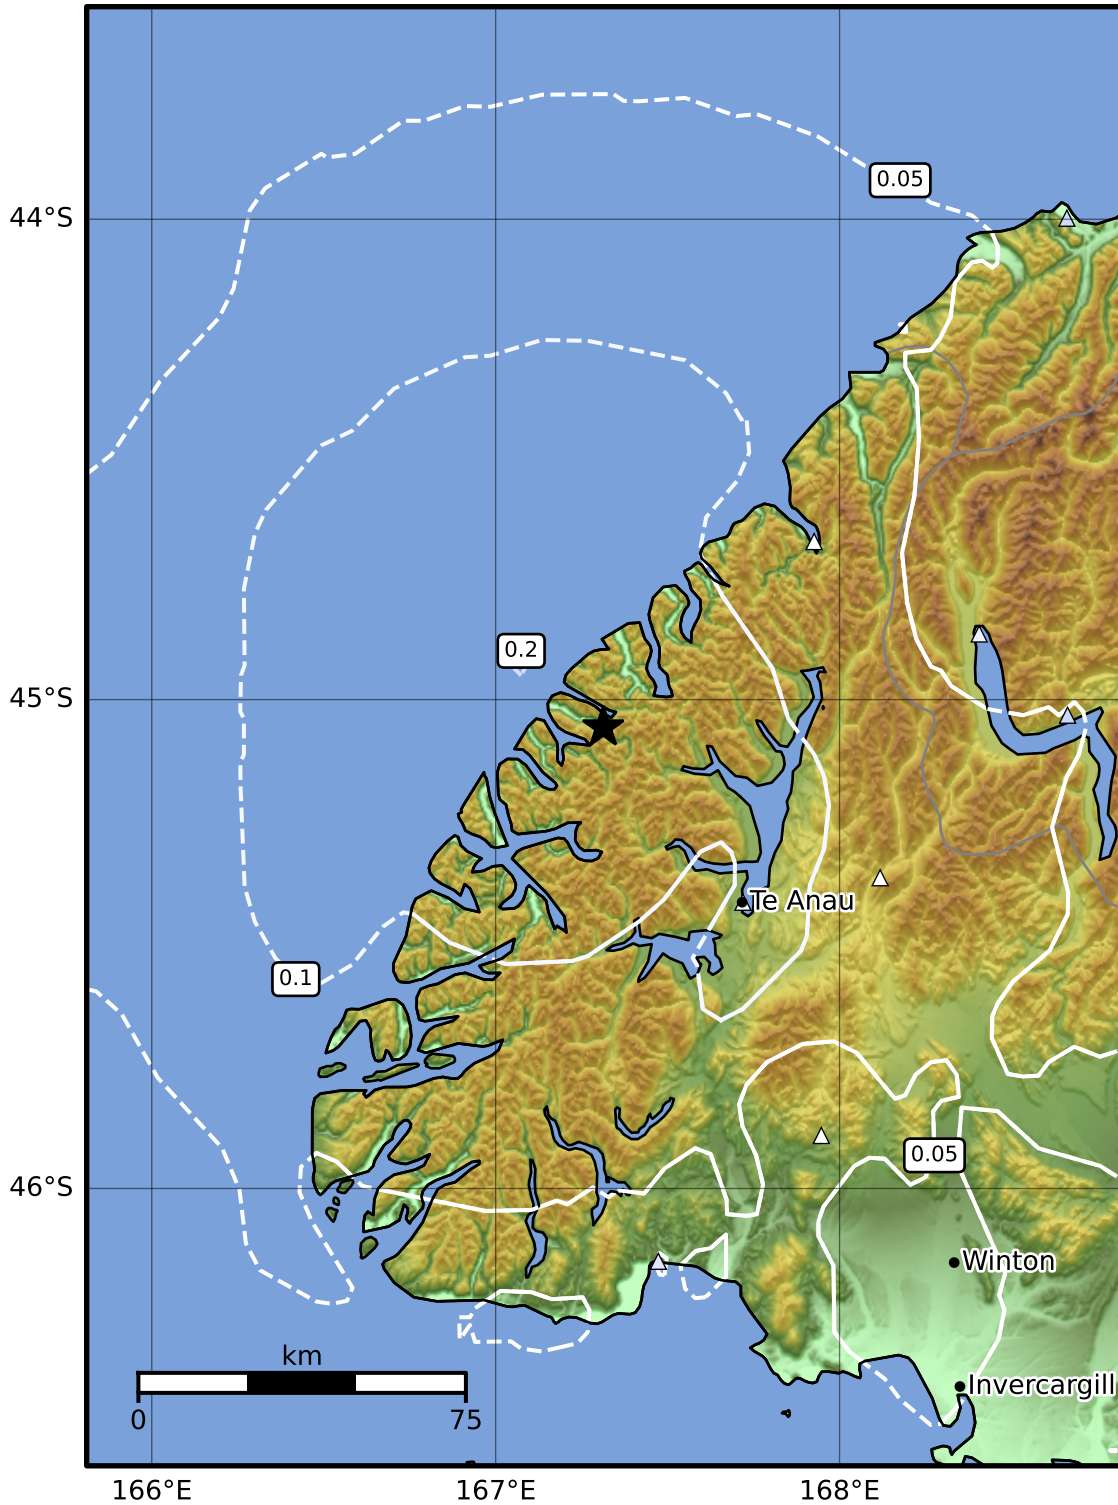

0.3 Second Peak Spectral Acceleration Map GNS Science
 ShakeMap: Fiordland

Sep 23, 2024 19:22:46 UTC M3.6 S45.06 E167.31 Depth: 84.1km ID:2024p721101

SA(0.3) (%g)	0.1	0.2	0.5	1	2	5	10	20	50	100	200
--------------	-----	-----	-----	---	---	---	----	----	----	-----	-----

Scale based on Moratalla et al.(2021) and Worden et al.(2012) Version 4: Processed 2024-09-23T19:53:38Z

△ Seismic Instrument ○ Reported Intensity ★ Epicenter