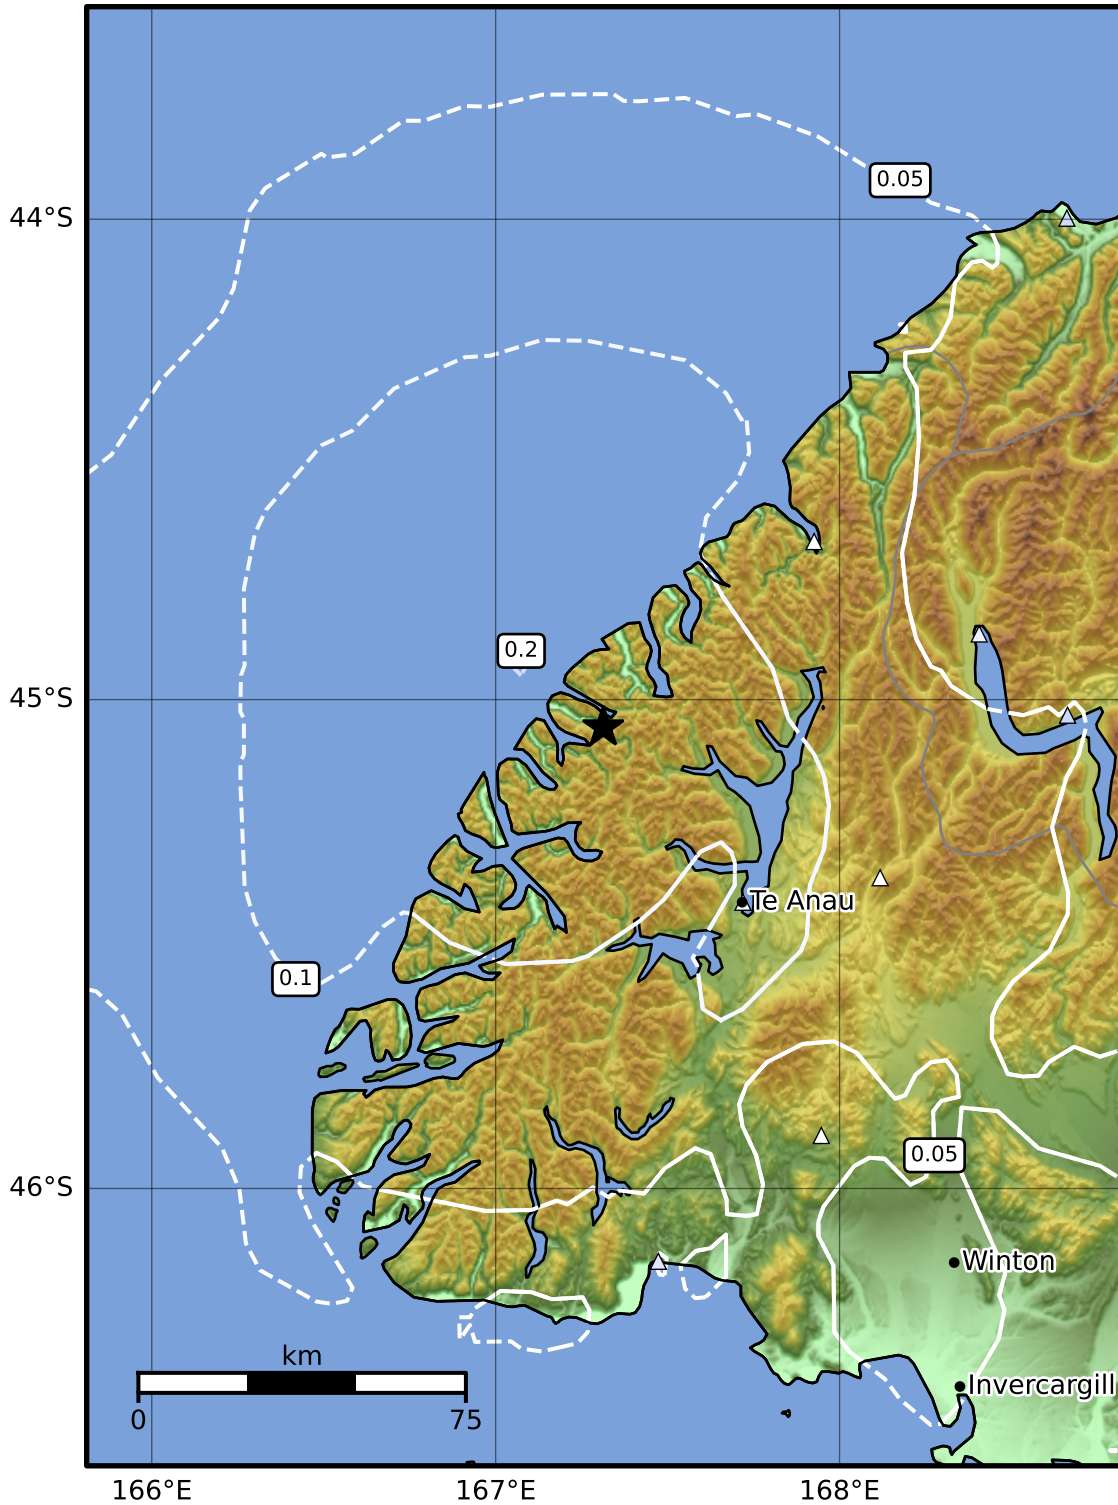

0.3 Second Peak Spectral Acceleration Map GNS Science  
 ShakeMap: Fiordland

Sep 23, 2024 19:22:46 UTC M3.6 S45.06 E167.31 Depth: 84.1km ID:2024p721101

SA(0.3) (%g)	0.1	0.2	0.5	1	2	5	10	20	50	100	200
--------------	-----	-----	-----	---	---	---	----	----	----	-----	-----

Scale based on Moratalla et al.(2021) and Worden et al.(2012) Version 5: Processed 2024-09-23T20:23:30Z  
 Δ Seismic Instrument ○ Reported Intensity ★ Epicenter