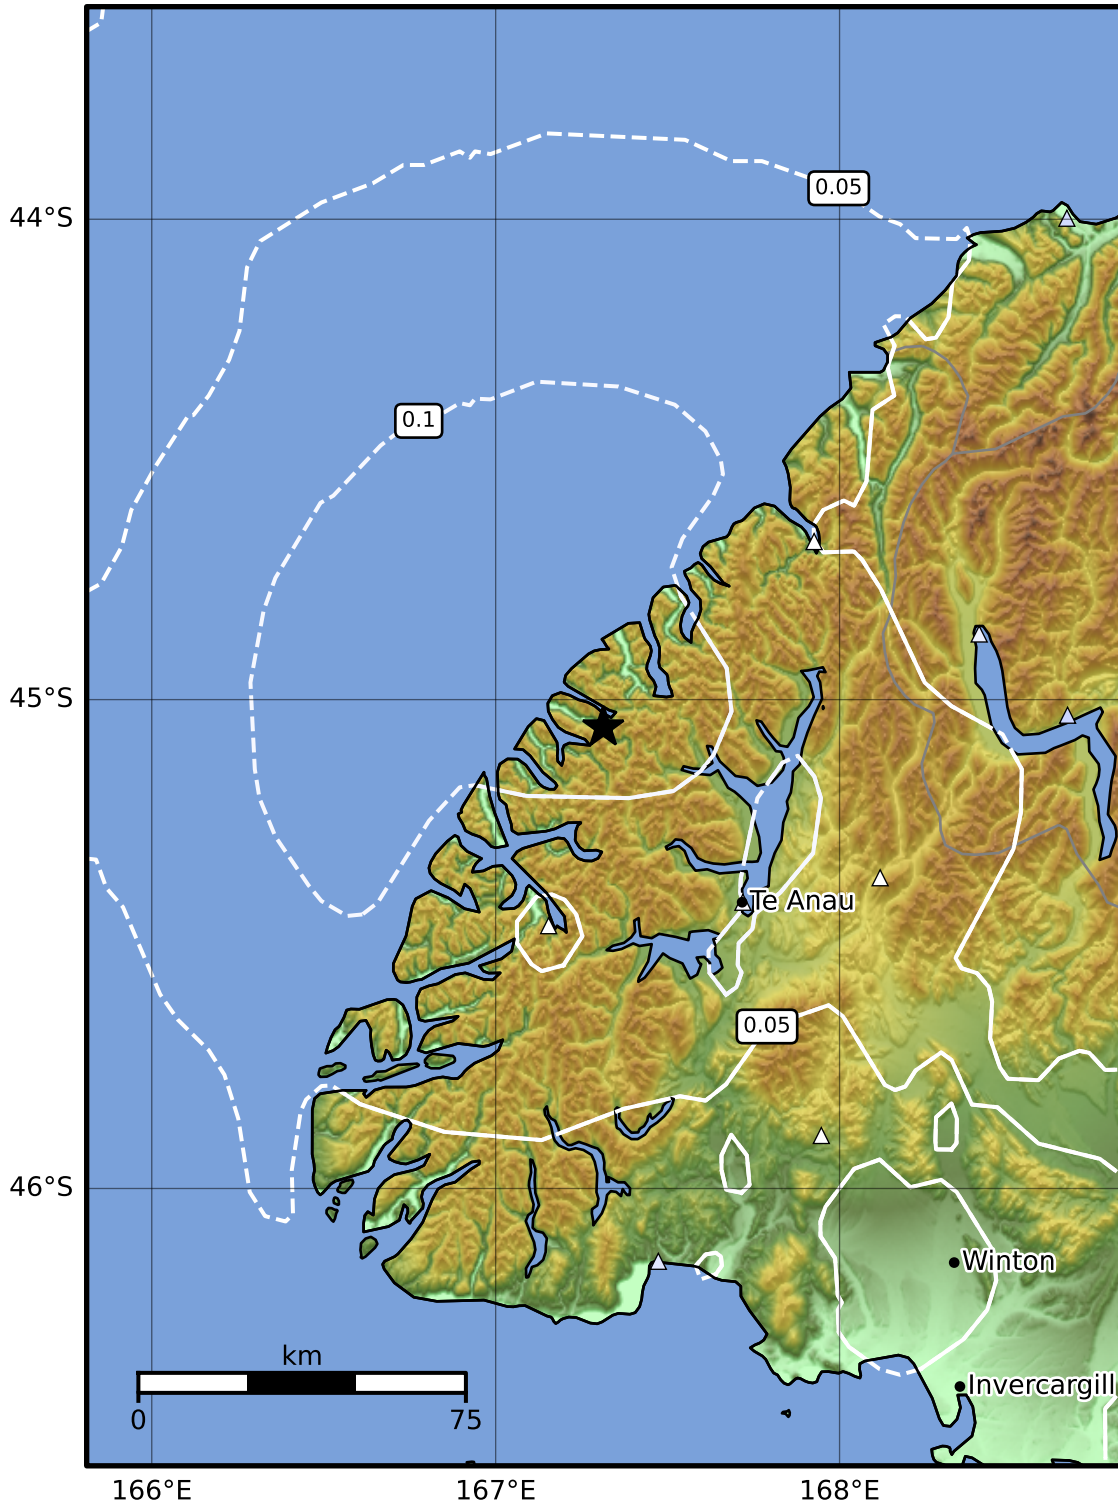

0.3 Second Peak Spectral Acceleration Map GNS Science
ShakeMap: Fiordland

Sep 23, 2024 19:22:46 UTC M3.6 S45.06 E167.31 Depth: 84.1km ID:2024p721101

SA(0.3) (%g)	0.1	0.2	0.5	1	2	5	10	20	50	100	200
--------------	-----	-----	-----	---	---	---	----	----	----	-----	-----

Scale based on Moratalla et al.(2021) and Worden et al.(2012) Version 7: Processed 2024-09-23T22:23:37Z

△ Seismic Instrument ○ Reported Intensity ★ Epicenter