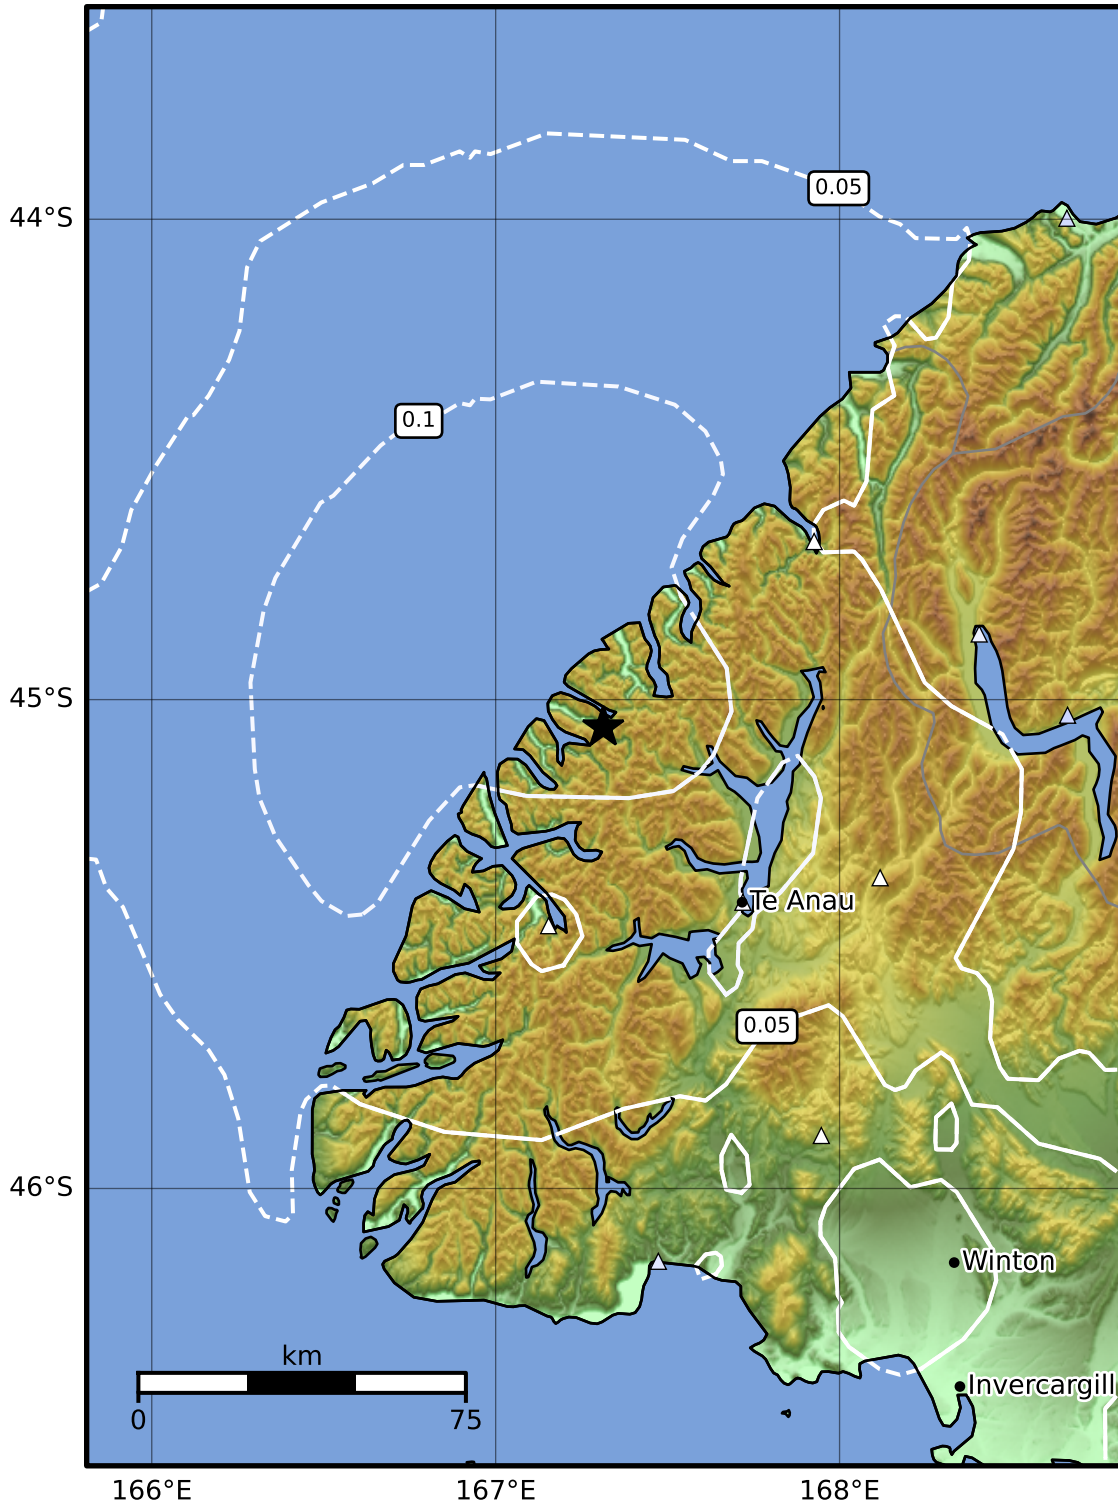

0.3 Second Peak Spectral Acceleration Map GNS Science
ShakeMap: Fiordland

Sep 23, 2024 19:22:46 UTC M3.6 S45.06 E167.31 Depth: 84.1km ID:2024p721101

SA(0.3) (%g)	0.1	0.2	0.5	1	2	5	10	20	50	100	200
--------------	-----	-----	-----	---	---	---	----	----	----	-----	-----

Scale based on Moratalla et al.(2021) and Worden et al.(2012) Version 8: Processed 2024-09-24T01:23:36Z

△ Seismic Instrument ○ Reported Intensity ★ Epicenter