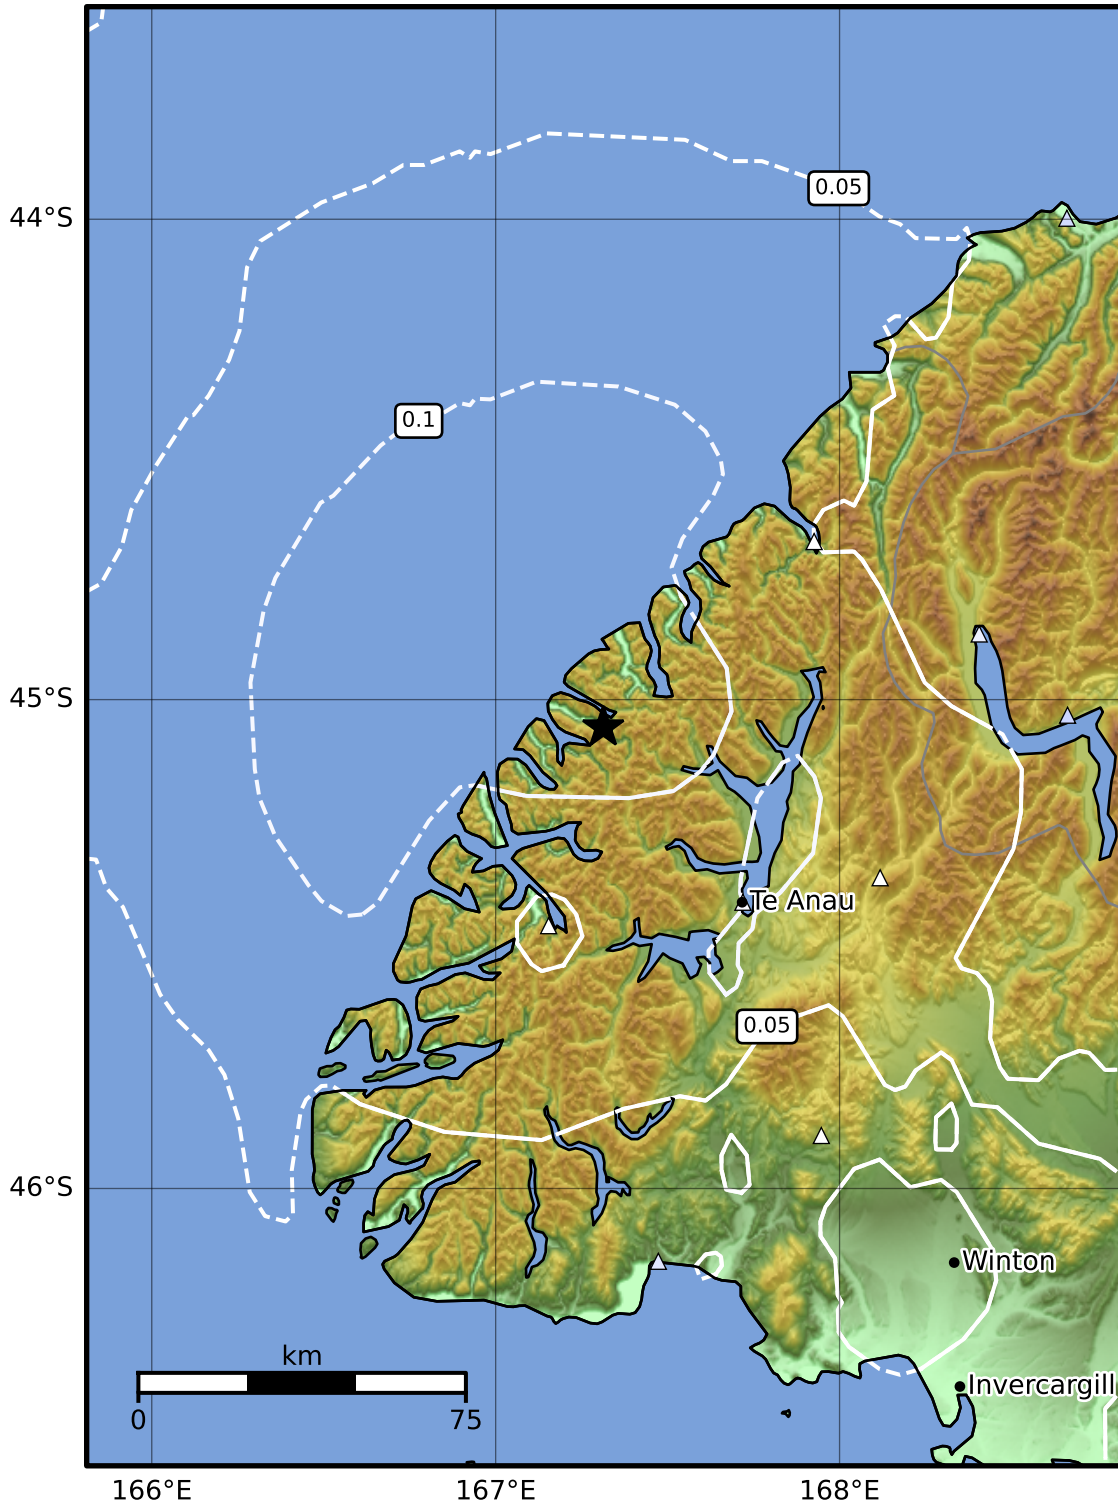

0.3 Second Peak Spectral Acceleration Map GNS Science
ShakeMap: Fiordland

Sep 23, 2024 19:22:46 UTC M3.6 S45.06 E167.31 Depth: 84.1km ID:2024p721101

SA(0.3) (%g)	0.1	0.2	0.5	1	2	5	10	20	50	100	200
--------------	-----	-----	-----	---	---	---	----	----	----	-----	-----

Scale based on Moratalla et al.(2021) and Worden et al.(2012) Version 9: Processed 2024-09-24T19:23:53Z

△ Seismic Instrument ○ Reported Intensity ★ Epicenter