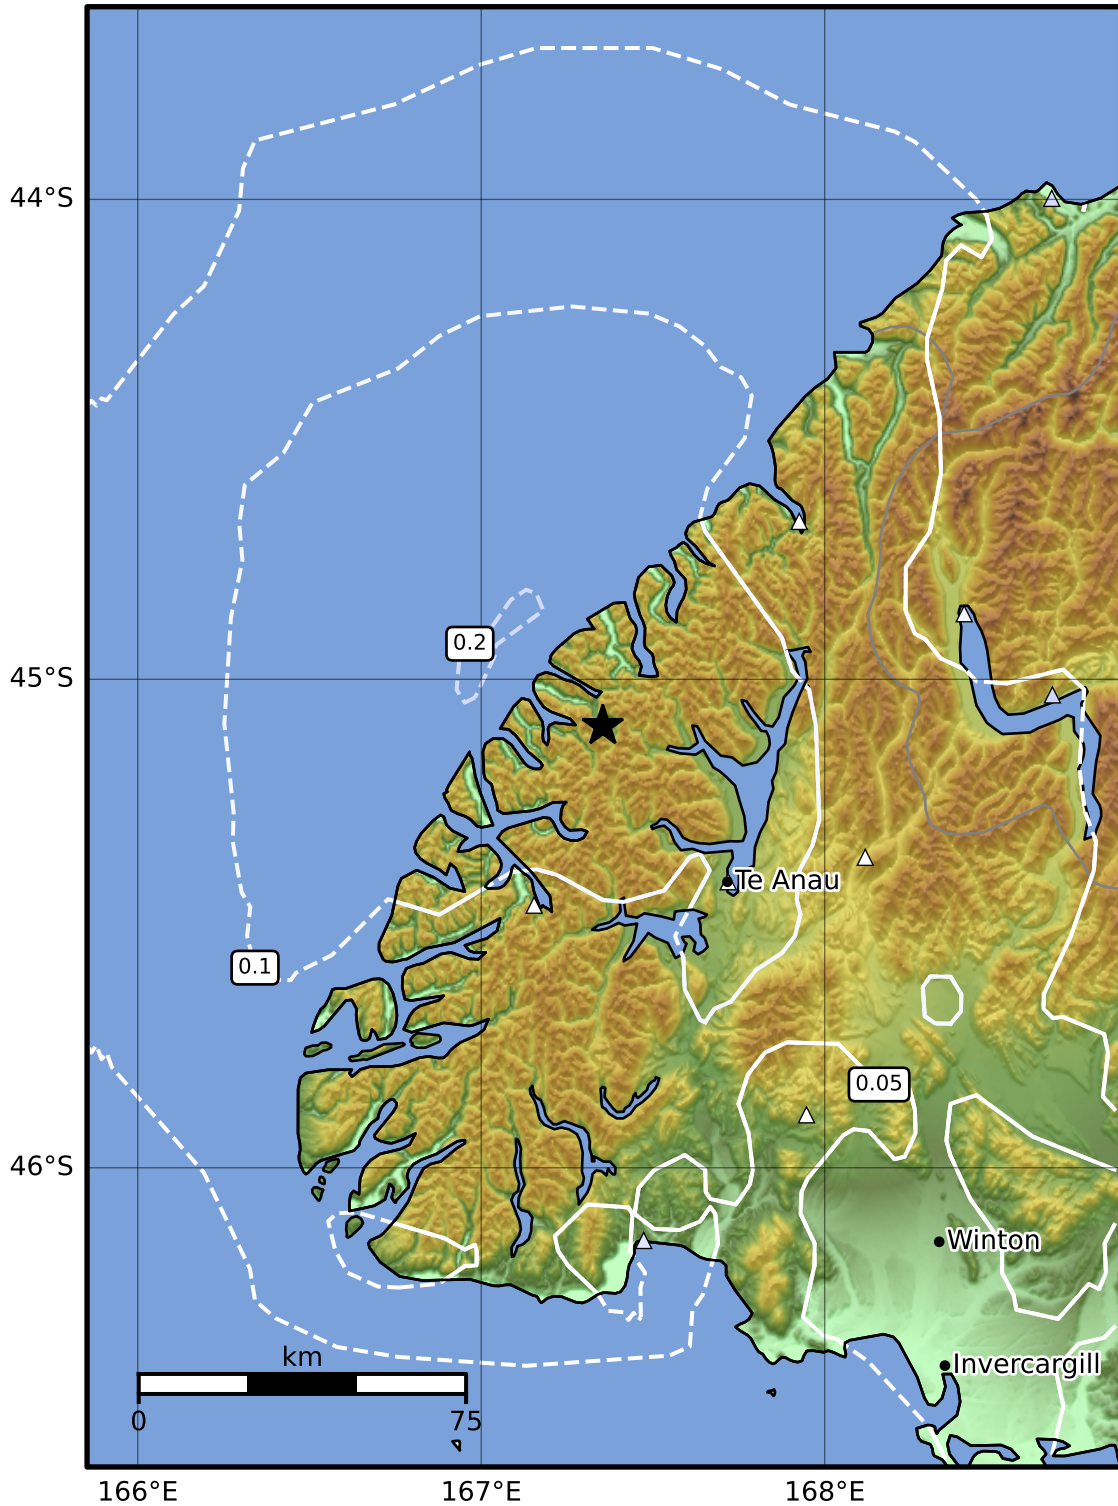

0.3 Second Peak Spectral Acceleration Map GNS Science
 ShakeMap: Fiordland

Sep 23, 2024 19:22:46 UTC M3.7 S45.10 E167.35 Depth: 84.9km ID:2024p721101

SA(0.3) (%g)	0.1	0.2	0.5	1	2	5	10	20	50	100	200
--------------	-----	-----	-----	---	---	---	----	----	----	-----	-----

Scale based on Moratalla et al.(2021) and Worden et al.(2012) Version 10: Processed 2024-09-30T00:14:46Z

△ Seismic Instrument ○ Reported Intensity ★ Epicenter