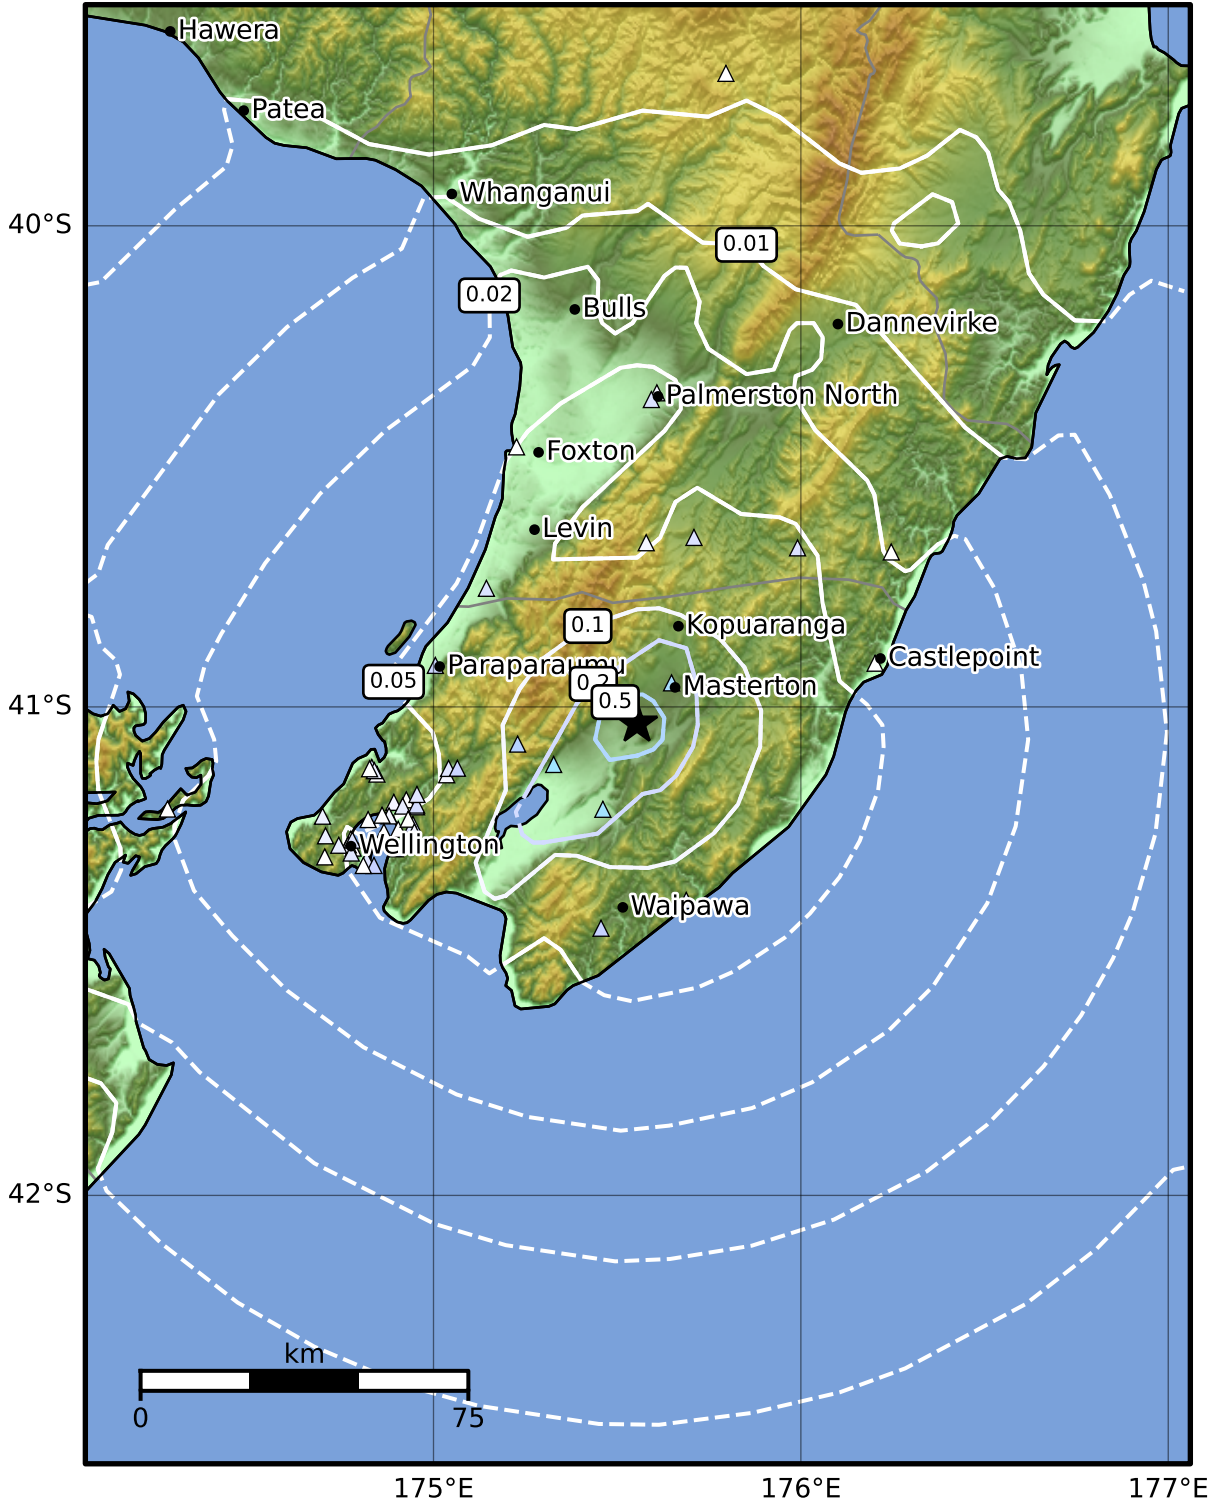

0.3 Second Peak Spectral Acceleration Map GNS Science  
 ShakeMap: Wairarapa

Sep 29, 2024 11:28:35 UTC M3.3 S41.03 E175.55 Depth: 16.0km ID:2024p736427

SA(0.3) (%g)	0.1	0.2	0.5	1	2	5	10	20	50	100	200
--------------	-----	-----	-----	---	---	---	----	----	----	-----	-----

Scale based on Moratalla et al.(2021) and Worden et al.(2012) Version 1: Processed 2024-09-29T11:31:35Z  
 Δ Seismic Instrument ○ Reported Intensity ★ Epicenter