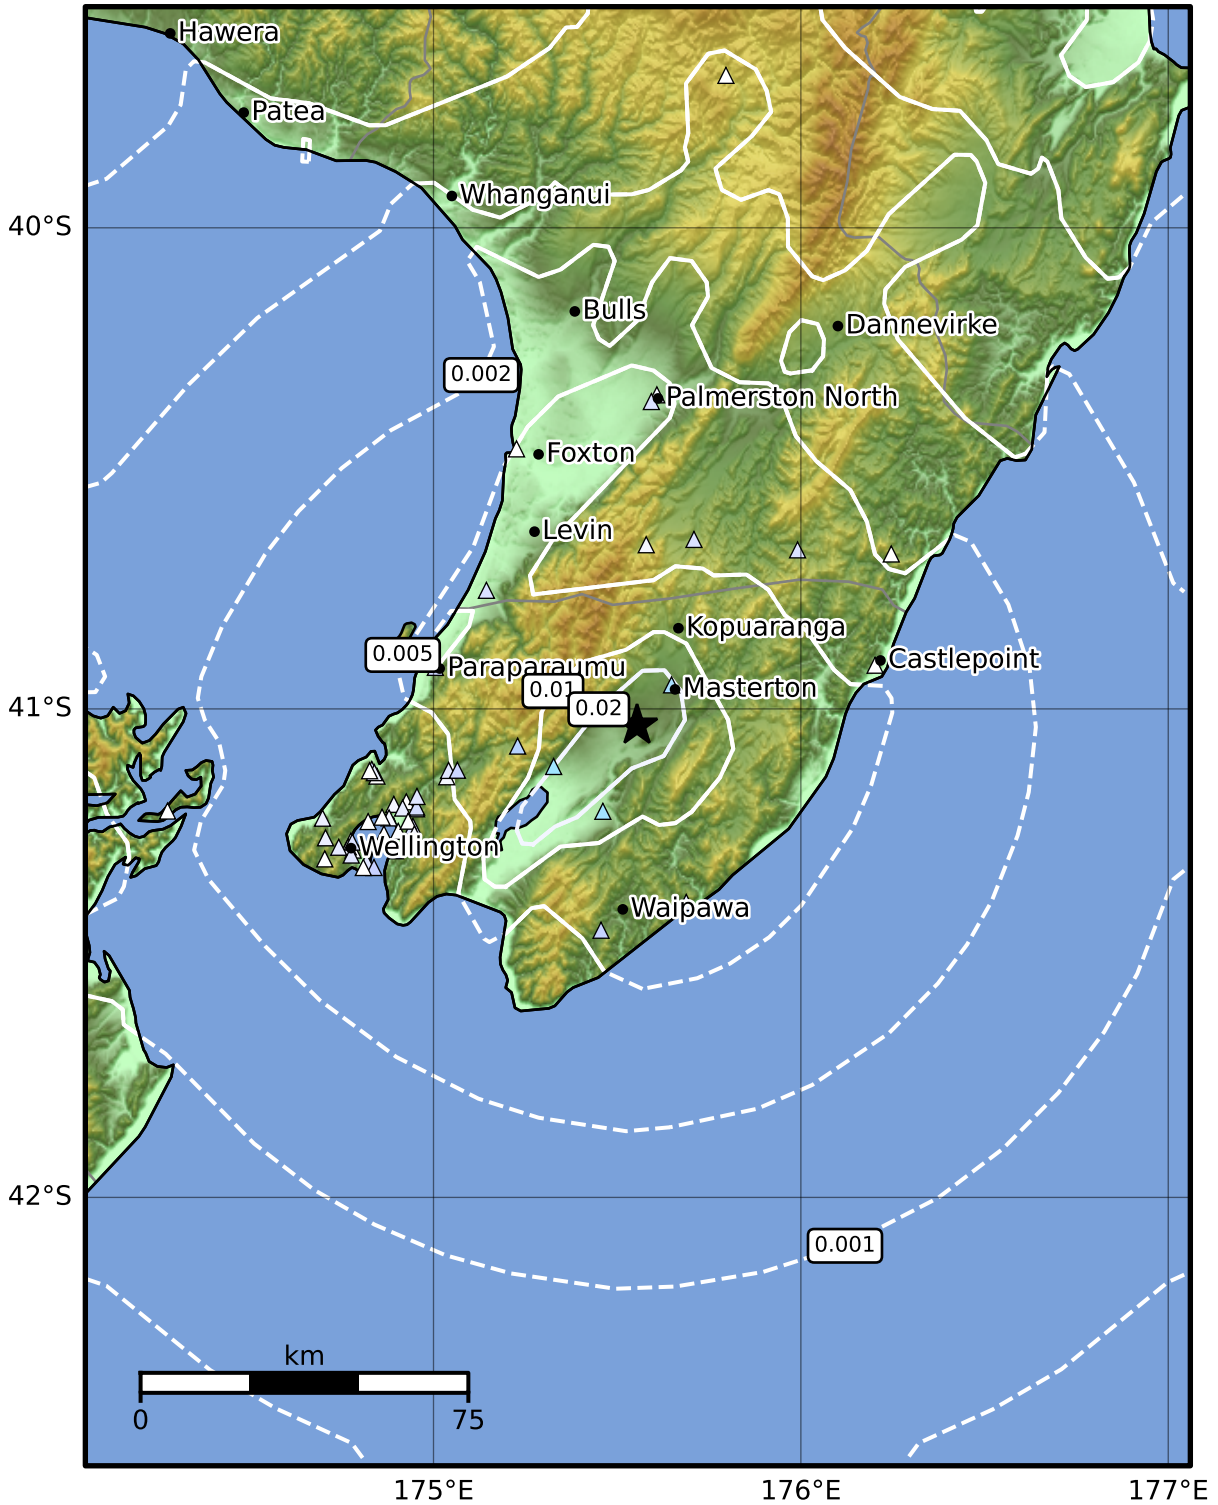

1.0 Second Peak Spectral Acceleration Map GNS Science

ShakeMap: Wairarapa

Sep 29, 2024 11:28:35 UTC M3.3 S41.03 E175.55 Depth: 16.0km ID:2024p736427

SA(1.0) (%g)	0.1	0.2	0.5	1	2	5	10	20	50	100	200
--------------	-----	-----	-----	---	---	---	----	----	----	-----	-----

Scale based on Moratalla et al.(2021) and Worden et al.(2012) Version 1: Processed 2024-09-29T11:31:35Z

△ Seismic Instrument ○ Reported Intensity ★ Epicenter