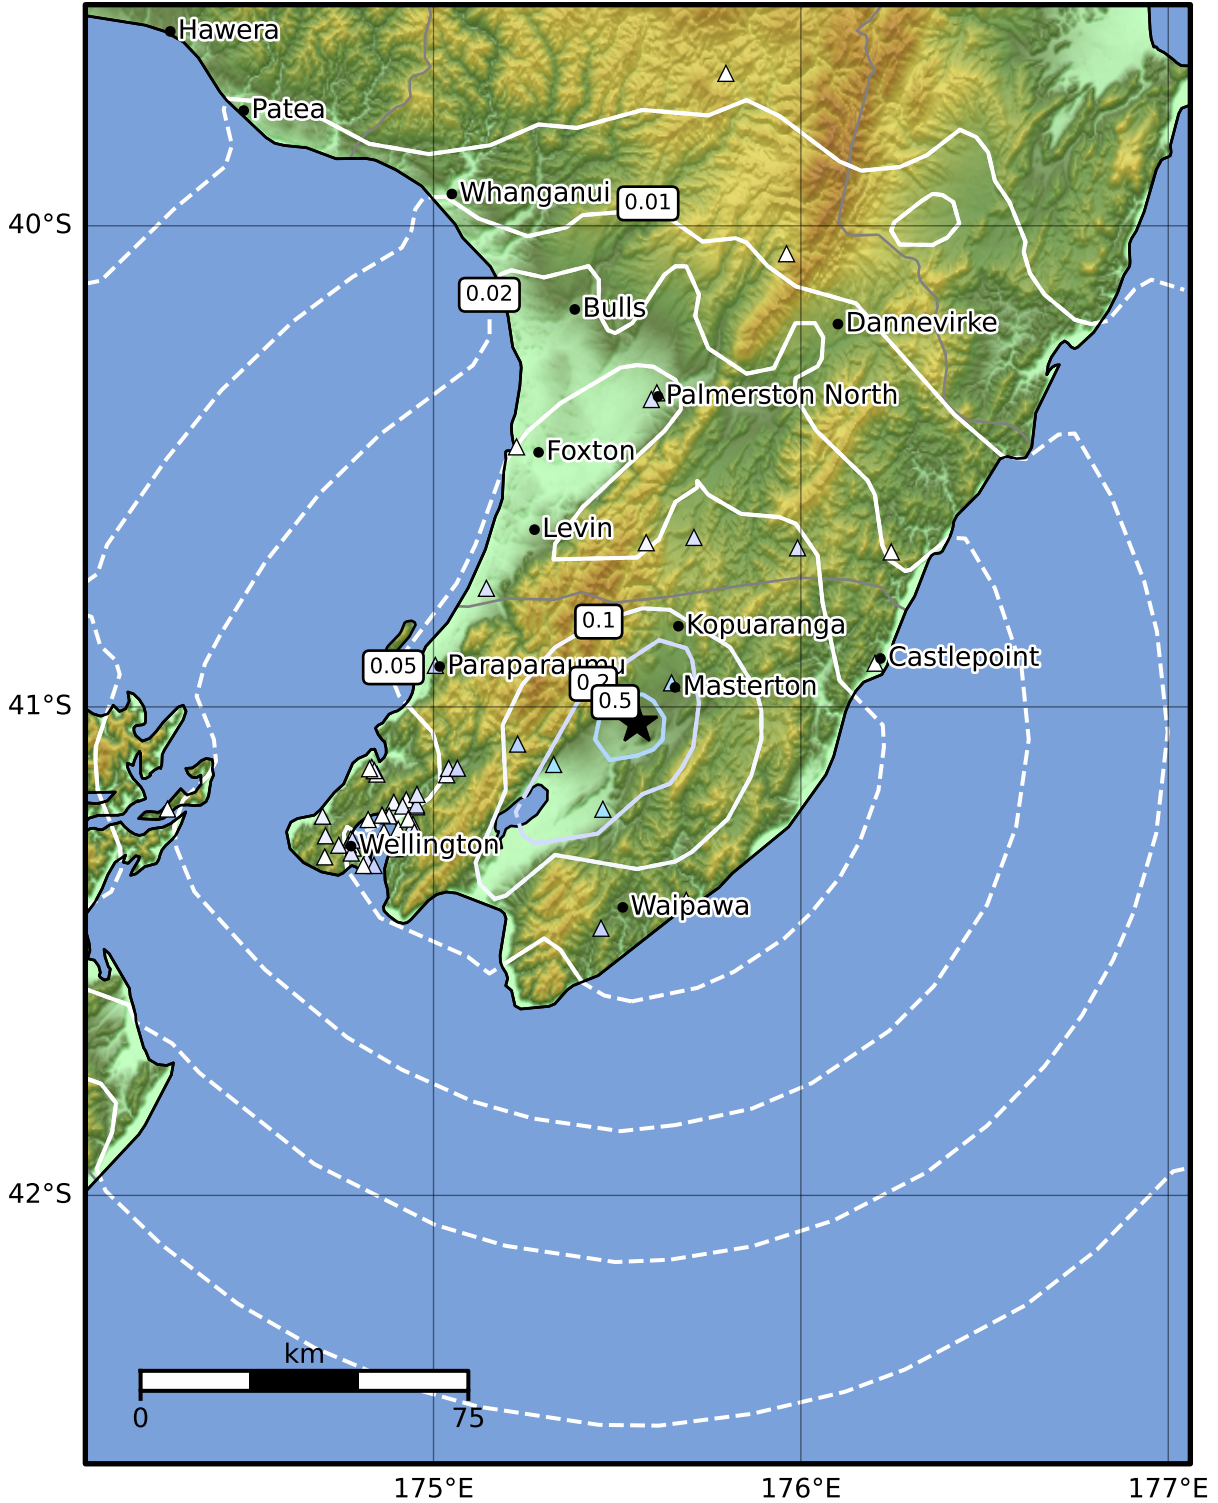

0.3 Second Peak Spectral Acceleration Map GNS Science
 ShakeMap: Wairarapa

Sep 29, 2024 11:28:35 UTC M3.3 S41.03 E175.55 Depth: 16.0km ID:2024p736427

SA(0.3) (%g)	0.1	0.2	0.5	1	2	5	10	20	50	100	200
--------------	-----	-----	-----	---	---	---	----	----	----	-----	-----

Scale based on Moratalla et al.(2021) and Worden et al.(2012) Version 2: Processed 2024-09-29T11:40:22Z

△ Seismic Instrument ○ Reported Intensity ★ Epicenter