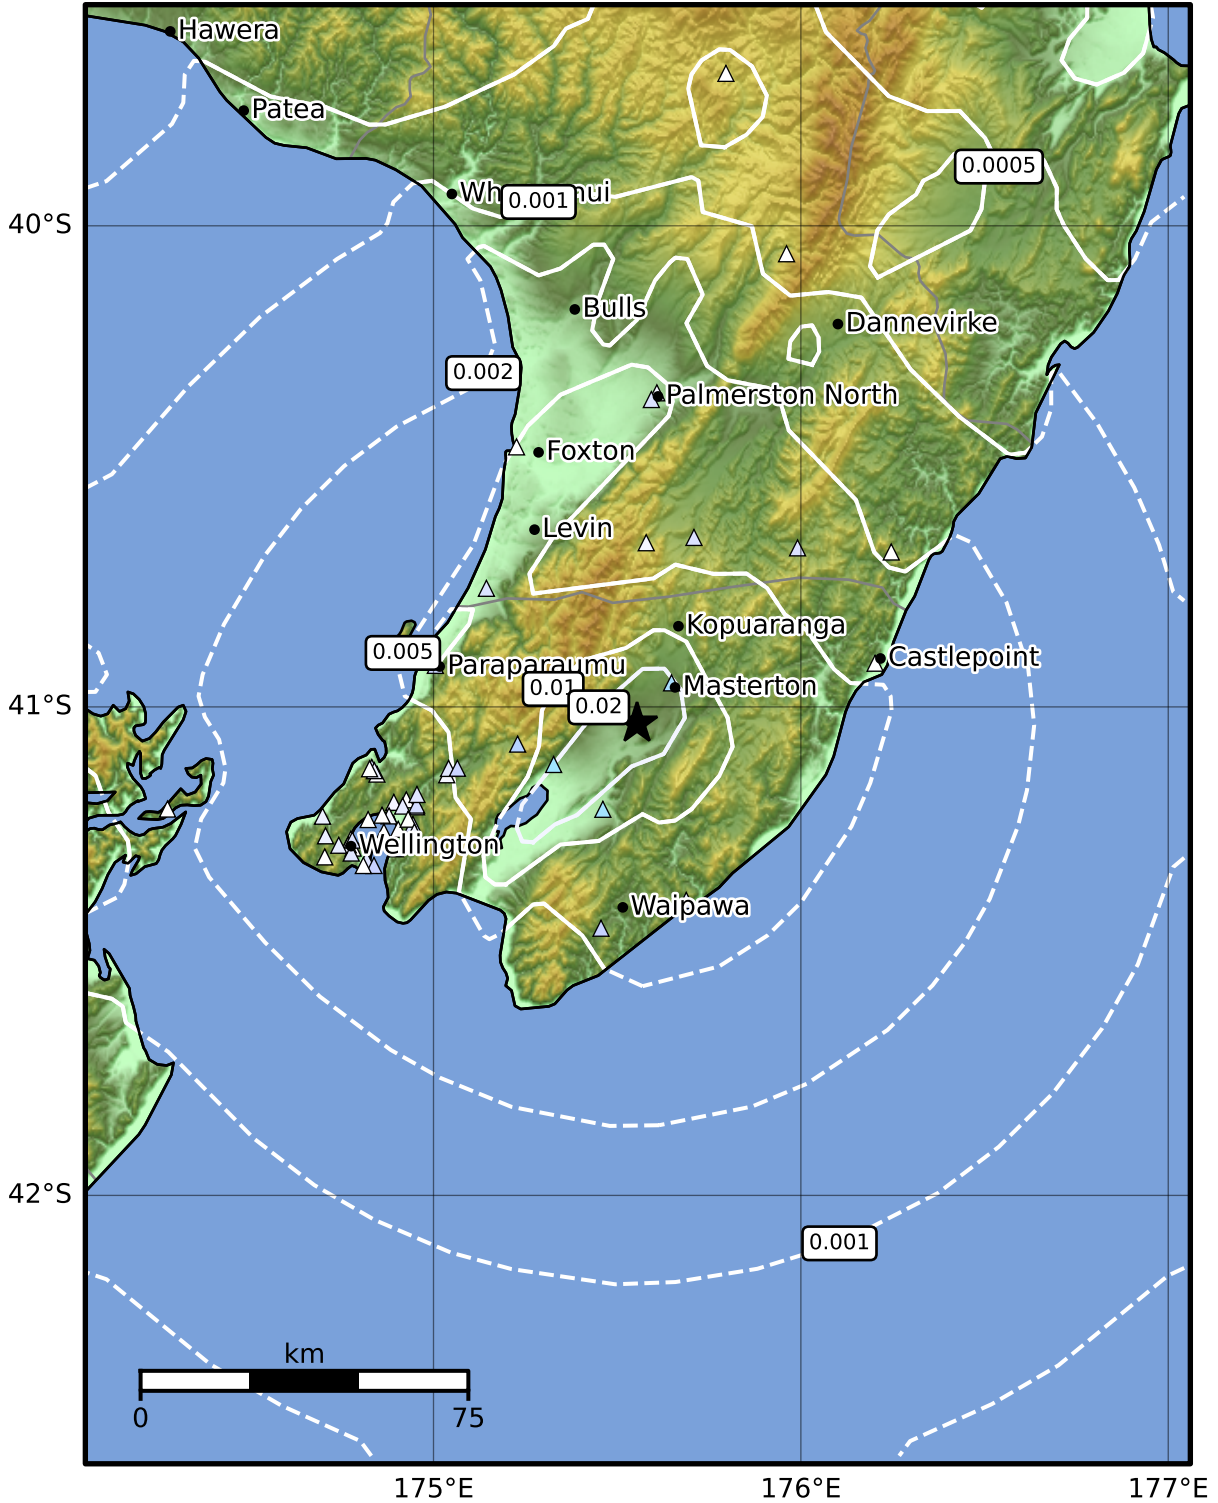

1.0 Second Peak Spectral Acceleration Map GNS Science

ShakeMap: Wairarapa

Sep 29, 2024 11:28:35 UTC M3.3 S41.03 E175.55 Depth: 16.0km ID:2024p736427

SA(1.0) (%g)	0.1	0.2	0.5	1	2	5	10	20	50	100	200
--------------	-----	-----	-----	---	---	---	----	----	----	-----	-----

Scale based on Moratalla et al.(2021) and Worden et al.(2012) Version 2: Processed 2024-09-29T11:40:22Z

△ Seismic Instrument ○ Reported Intensity ★ Epicenter