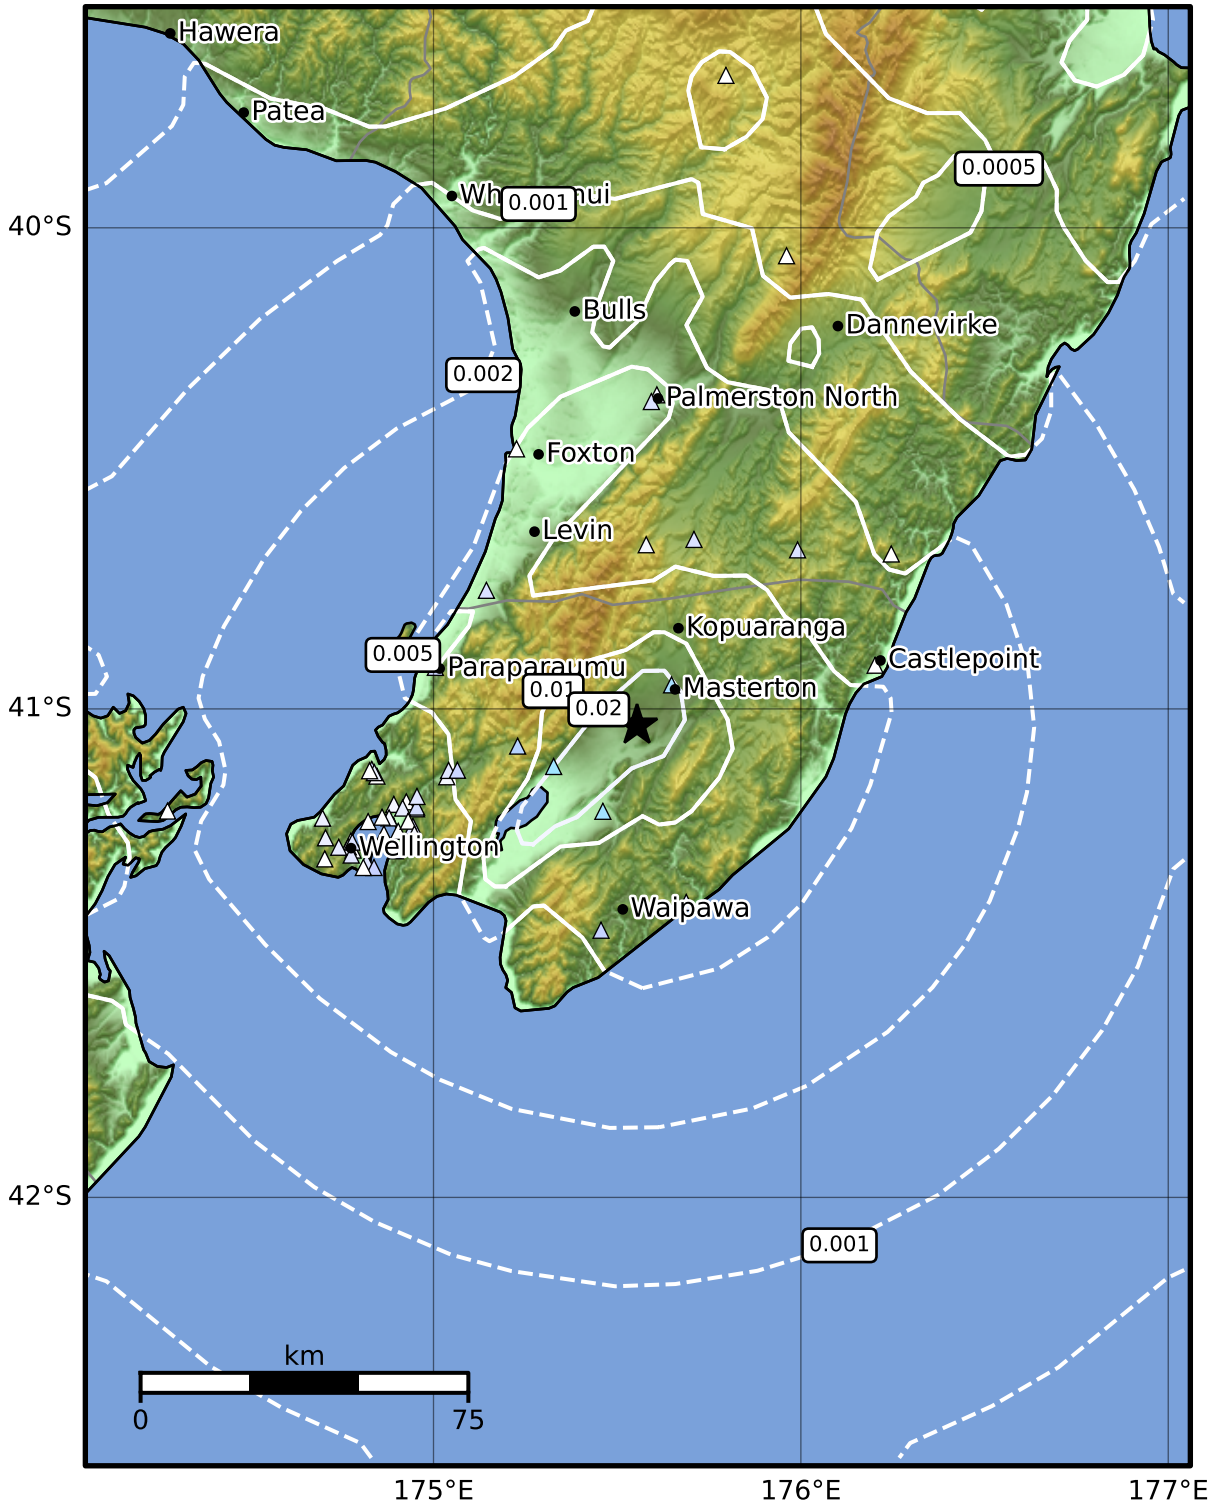

1.0 Second Peak Spectral Acceleration Map GNS Science

ShakeMap: Wairarapa

Sep 29, 2024 11:28:35 UTC M3.3 S41.03 E175.55 Depth: 16.0km ID:2024p736427

SA(1.0) (%g)	0.1	0.2	0.5	1	2	5	10	20	50	100	200
--------------	-----	-----	-----	---	---	---	----	----	----	-----	-----

Scale based on Moratalla et al.(2021) and Worden et al.(2012) Version 3: Processed 2024-09-29T11:50:13Z

△ Seismic Instrument ○ Reported Intensity ★ Epicenter