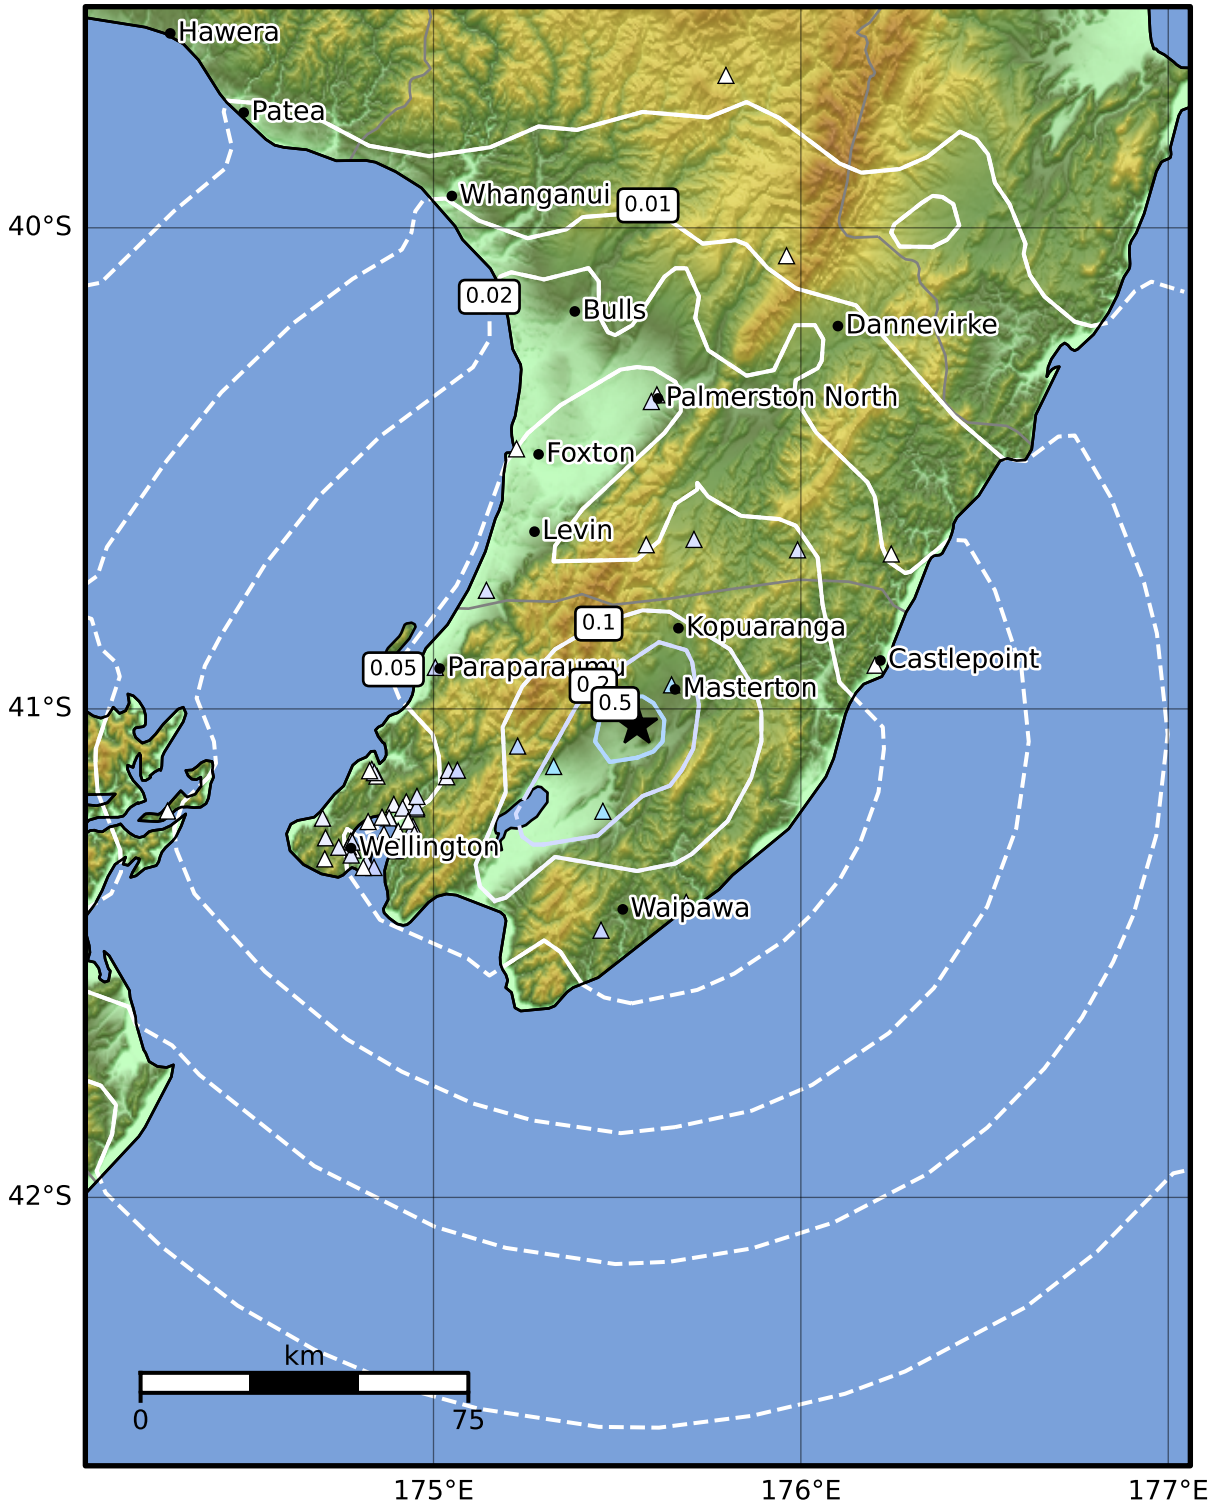

0.3 Second Peak Spectral Acceleration Map GNS Science

ShakeMap: Wairarapa

Sep 29, 2024 11:28:35 UTC M3.3 S41.03 E175.55 Depth: 16.0km ID:2024p736427

SA(0.3) (%g)	0.1	0.2	0.5	1	2	5	10	20	50	100	200
--------------	-----	-----	-----	---	---	---	----	----	----	-----	-----

Scale based on Moratalla et al.(2021) and Worden et al.(2012) Version 4: Processed 2024-09-29T12:00:14Z

△ Seismic Instrument ○ Reported Intensity ★ Epicenter