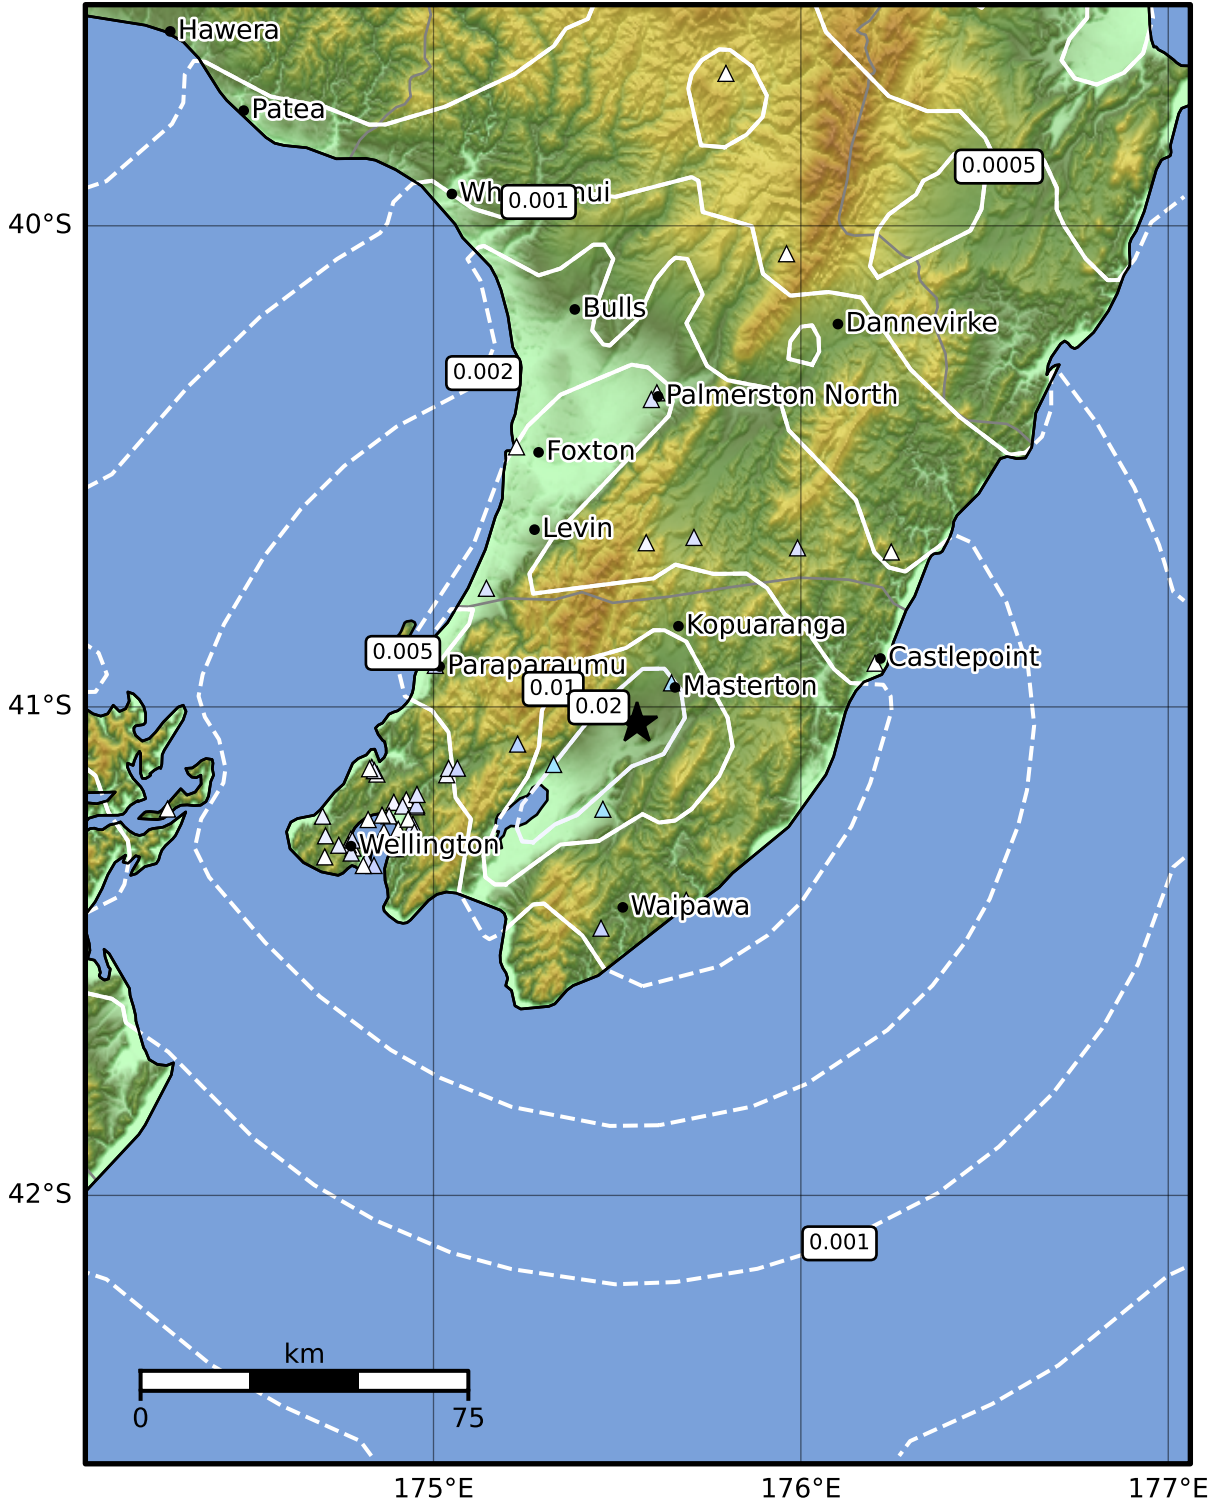

1.0 Second Peak Spectral Acceleration Map GNS Science

ShakeMap: Wairarapa

Sep 29, 2024 11:28:35 UTC M3.3 S41.03 E175.55 Depth: 16.0km ID:2024p736427

SA(1.0) (%g)	0.1	0.2	0.5	1	2	5	10	20	50	100	200
--------------	-----	-----	-----	---	---	---	----	----	----	-----	-----

Scale based on Moratalla et al.(2021) and Worden et al.(2012) Version 4: Processed 2024-09-29T12:00:14Z

△ Seismic Instrument ○ Reported Intensity ★ Epicenter