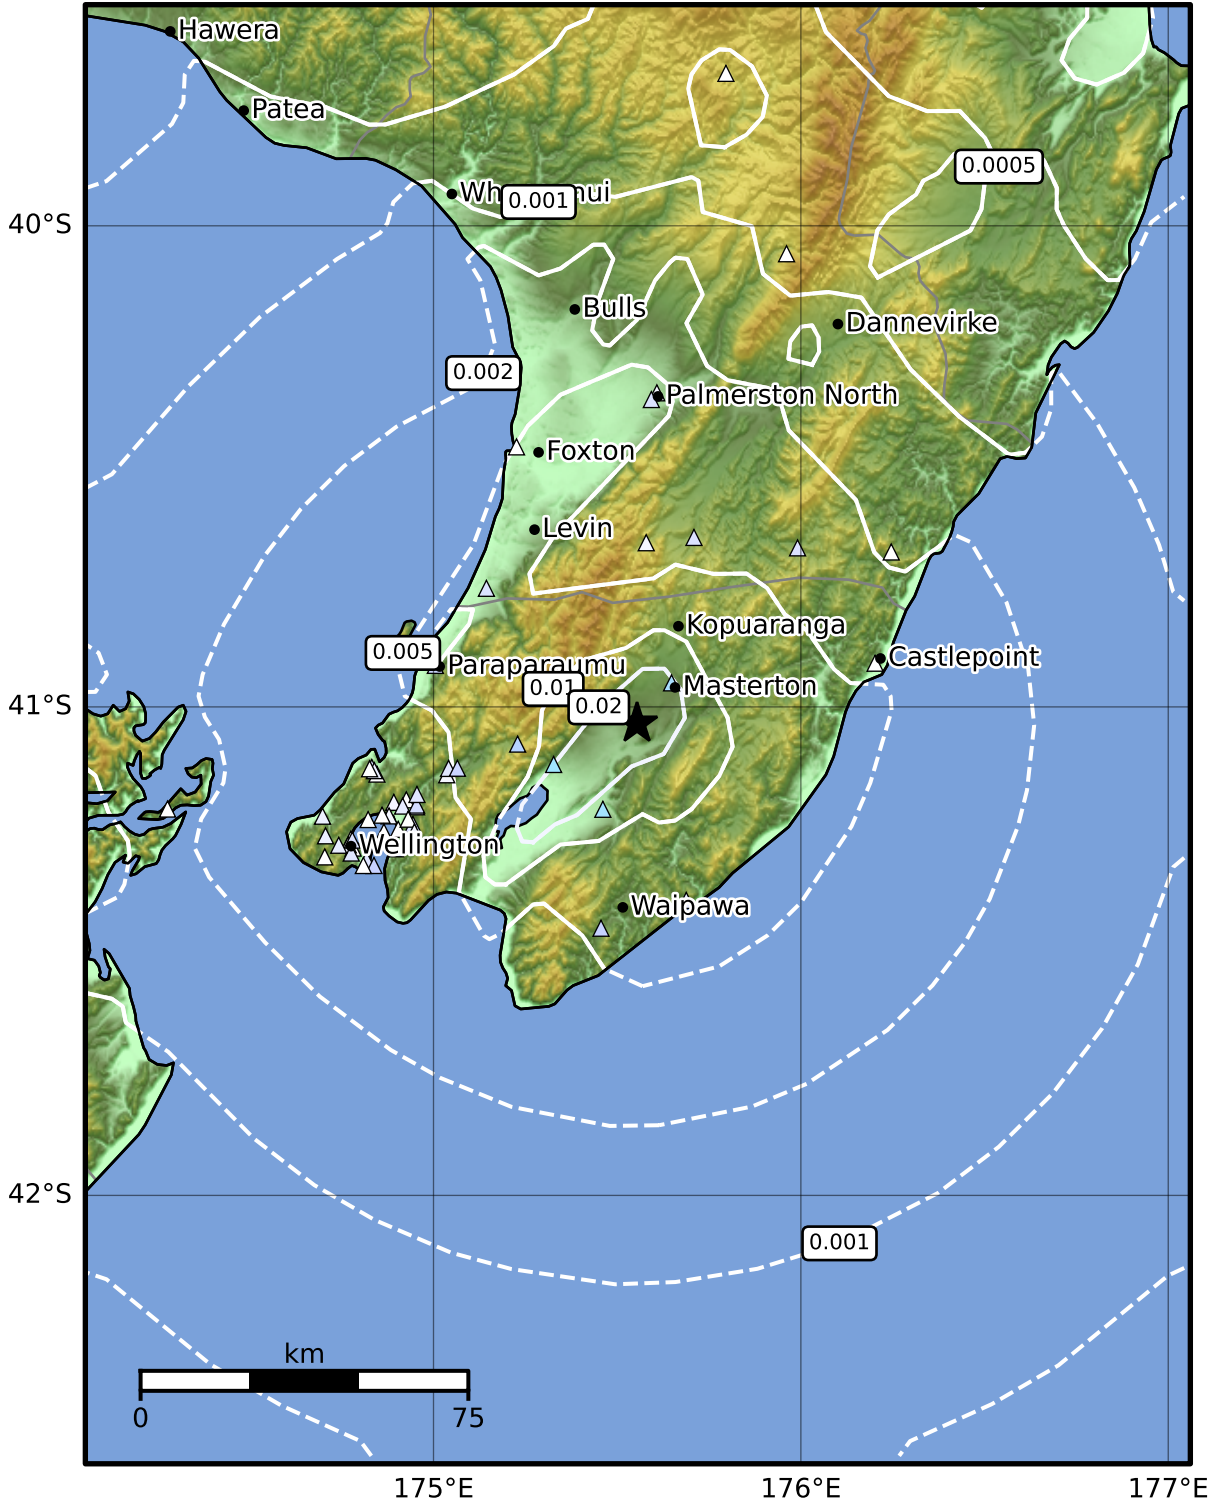

1.0 Second Peak Spectral Acceleration Map GNS Science

ShakeMap: Wairarapa

Sep 29, 2024 11:28:35 UTC M3.3 S41.03 E175.55 Depth: 16.0km ID:2024p736427

SA(1.0) (%g)	0.1	0.2	0.5	1	2	5	10	20	50	100	200
--------------	-----	-----	-----	---	---	---	----	----	----	-----	-----

Scale based on Moratalla et al.(2021) and Worden et al.(2012) Version 5: Processed 2024-09-29T12:30:13Z

△ Seismic Instrument ○ Reported Intensity ★ Epicenter