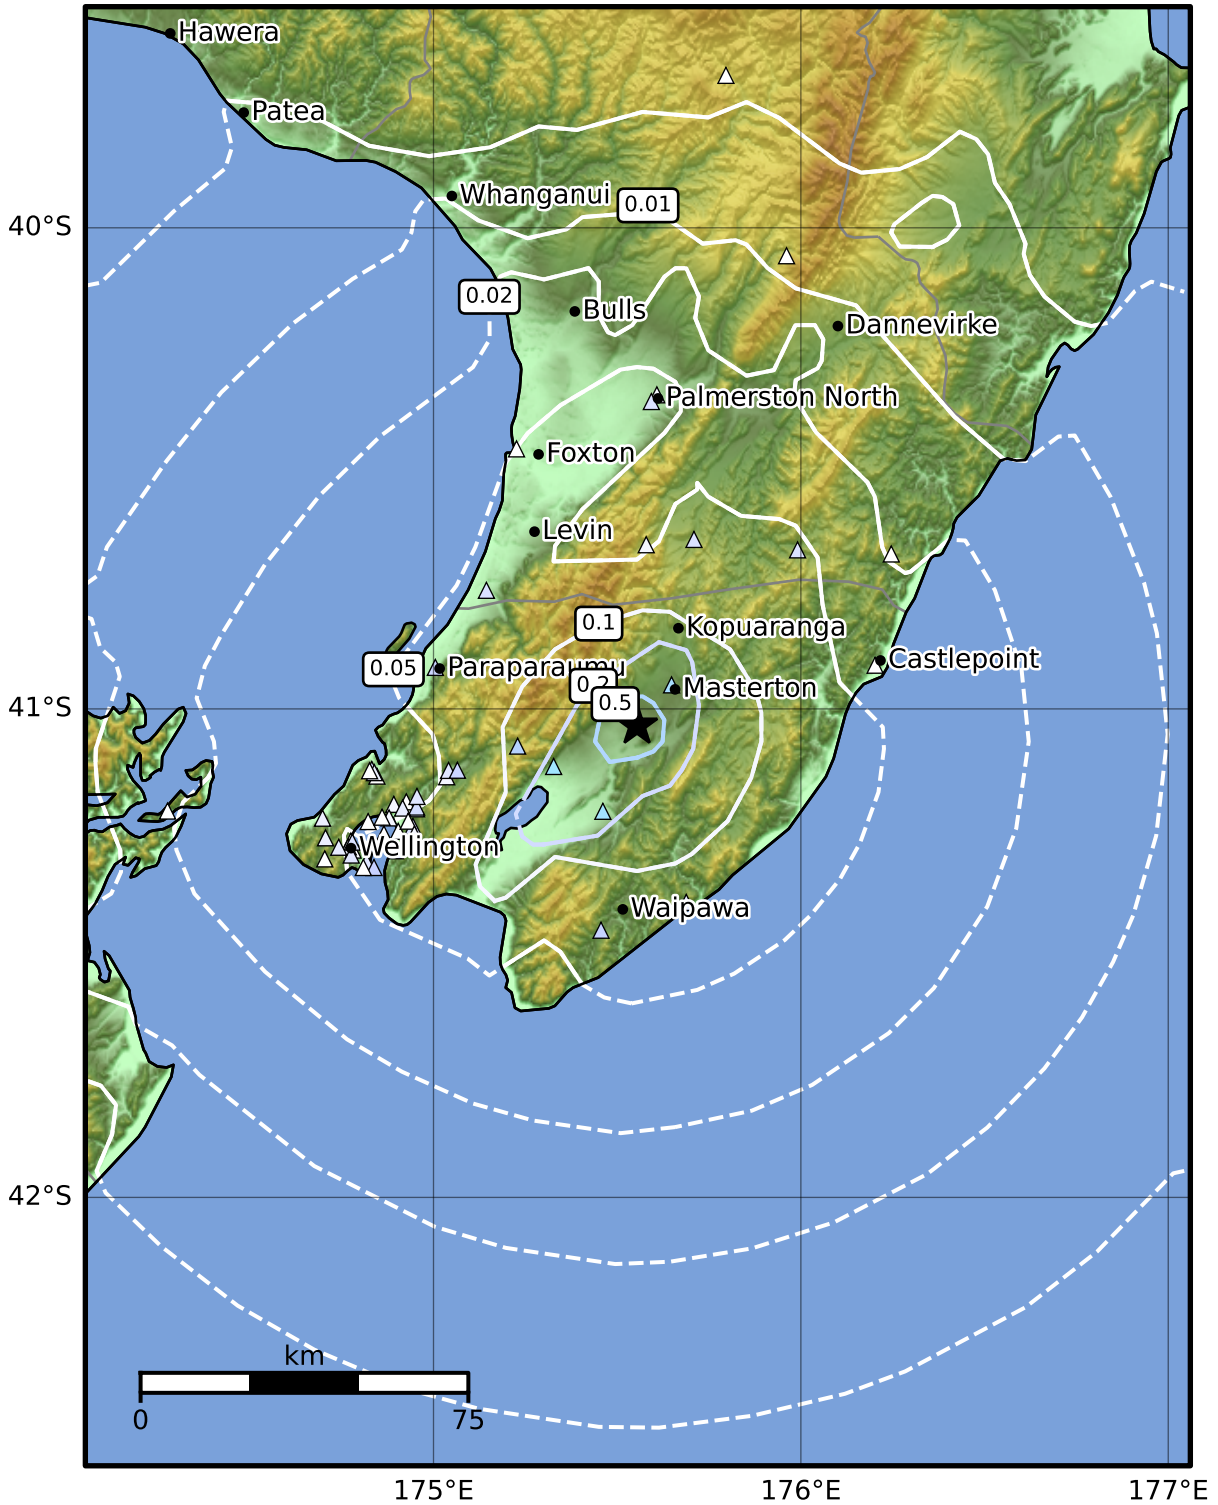

0.3 Second Peak Spectral Acceleration Map GNS Science  
 ShakeMap: Wairarapa

Sep 29, 2024 11:28:35 UTC M3.3 S41.03 E175.55 Depth: 16.0km ID:2024p736427

| SA(0.3) (%g) | 0.1 | 0.2 | 0.5 | 1 | 2 | 5 | 10 | 20 | 50 | 100 | 200 |
|--------------|-----|-----|-----|---|---|---|----|----|----|-----|-----|
|--------------|-----|-----|-----|---|---|---|----|----|----|-----|-----|

Scale based on Moratalla et al.(2021) and Worden et al.(2012) Version 6: Processed 2024-09-29T13:30:11Z

△ Seismic Instrument ○ Reported Intensity ★ Epicenter