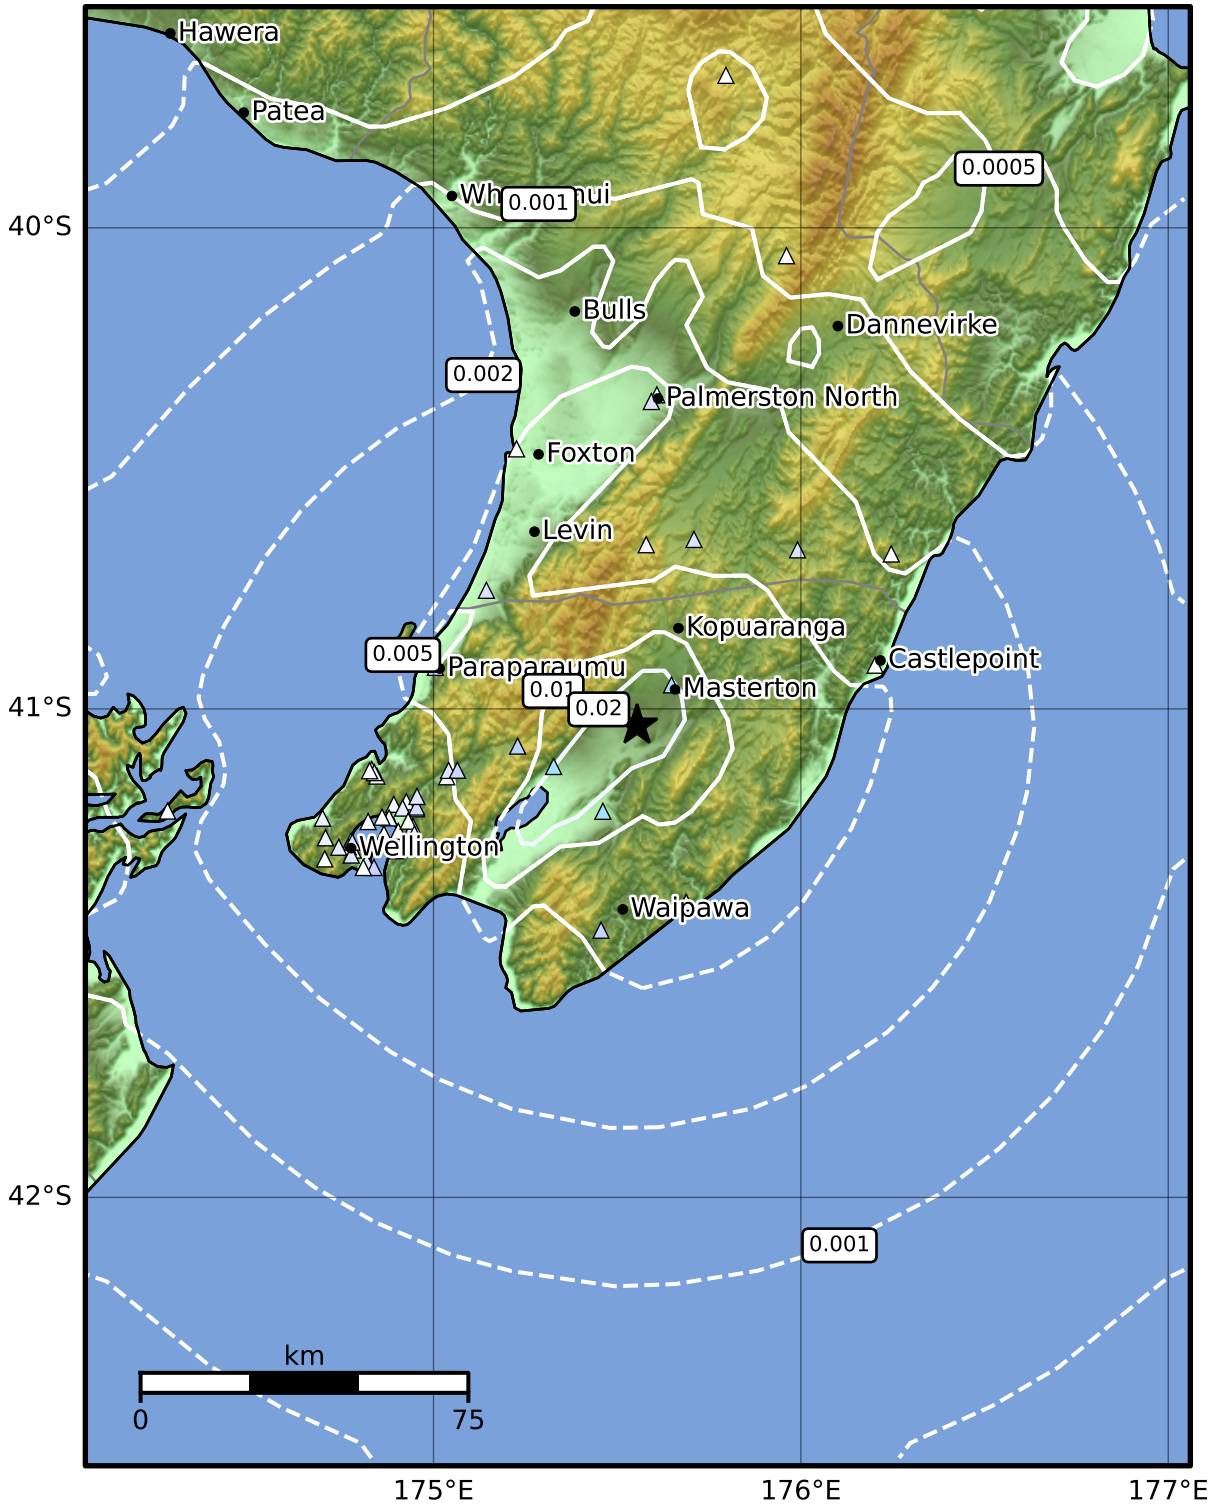

1.0 Second Peak Spectral Acceleration Map GNS Science  
ShakeMap: Wairarapa

Sep 29, 2024 11:28:35 UTC M3.3 S41.03 E175.55 Depth: 16.0km ID:2024p736427

SA(1.0) (%g)	0.1	0.2	0.5	1	2	5	10	20	50	100	200
--------------	-----	-----	-----	---	---	---	----	----	----	-----	-----

Scale based on Moratalla et al.(2021) and Worden et al.(2012) Version 6: Processed 2024-09-29T13:30:11Z

△ Seismic Instrument ○ Reported Intensity ★ Epicenter