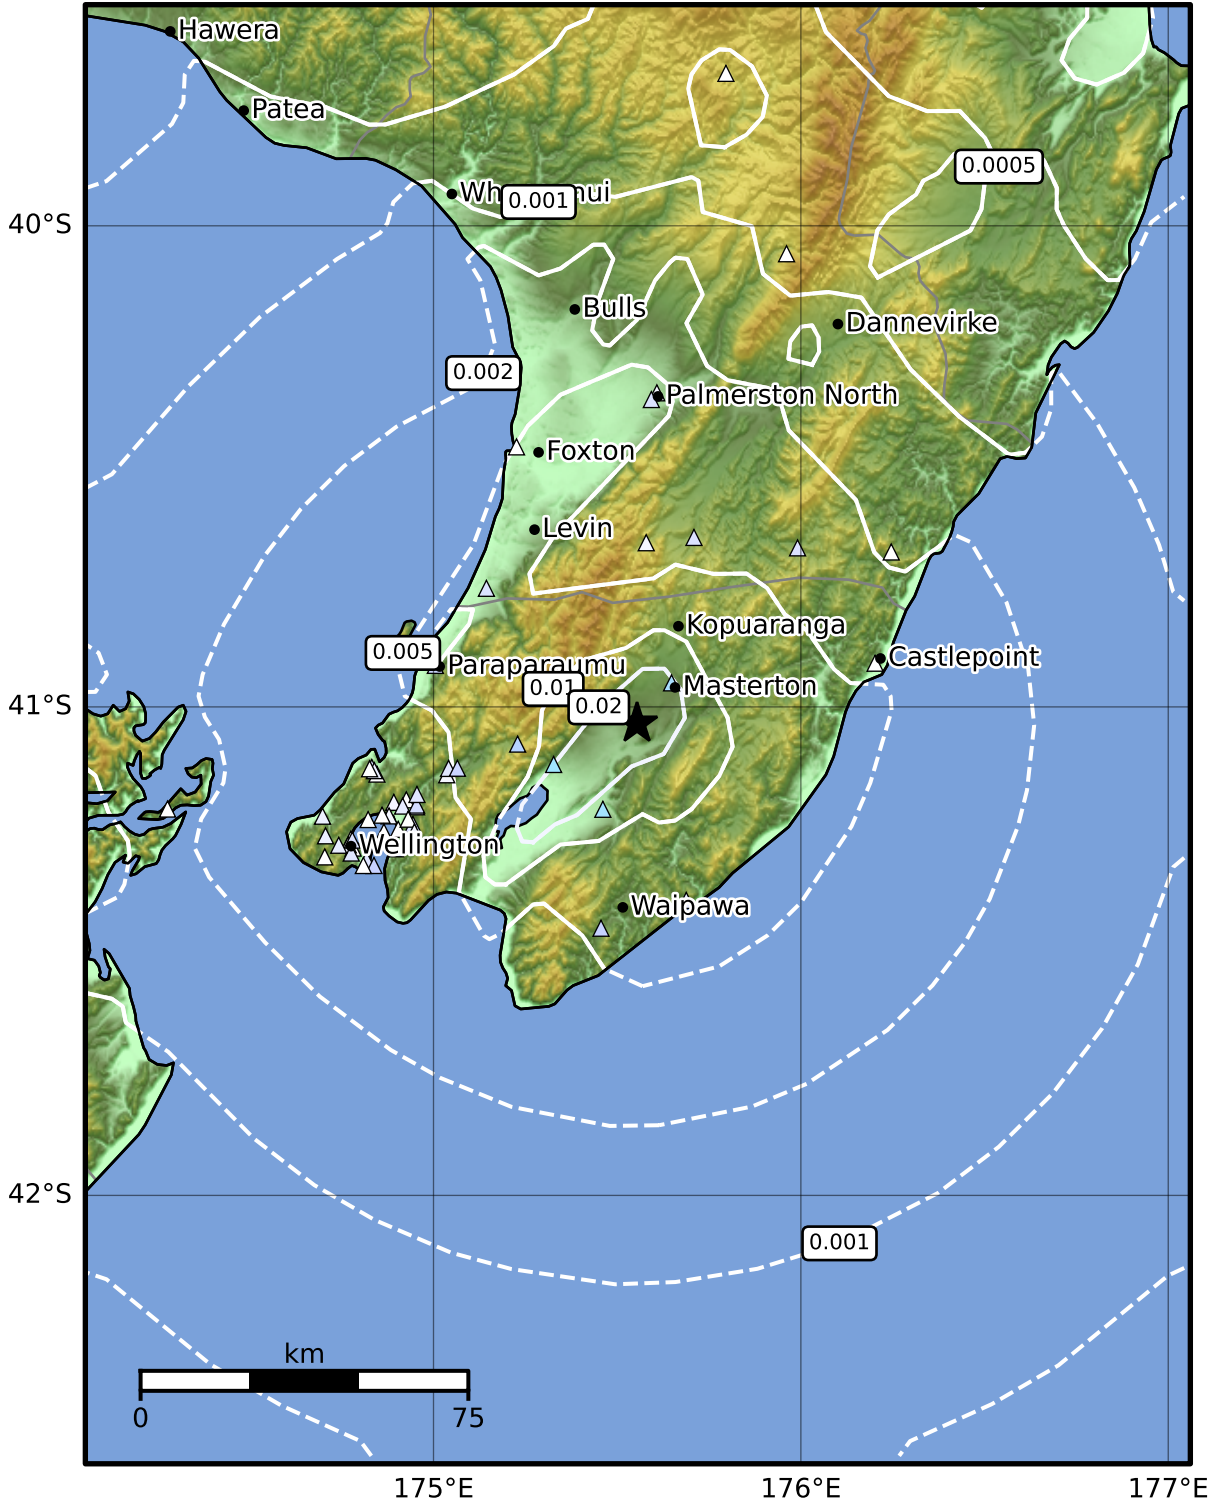

1.0 Second Peak Spectral Acceleration Map GNS Science

ShakeMap: Wairarapa

Sep 29, 2024 11:28:35 UTC M3.3 S41.03 E175.55 Depth: 16.0km ID:2024p736427

SA(1.0) (%g)	0.1	0.2	0.5	1	2	5	10	20	50	100	200
--------------	-----	-----	-----	---	---	---	----	----	----	-----	-----

Scale based on Moratalla et al.(2021) and Worden et al.(2012) Version 7: Processed 2024-09-29T14:30:10Z

△ Seismic Instrument ○ Reported Intensity ★ Epicenter