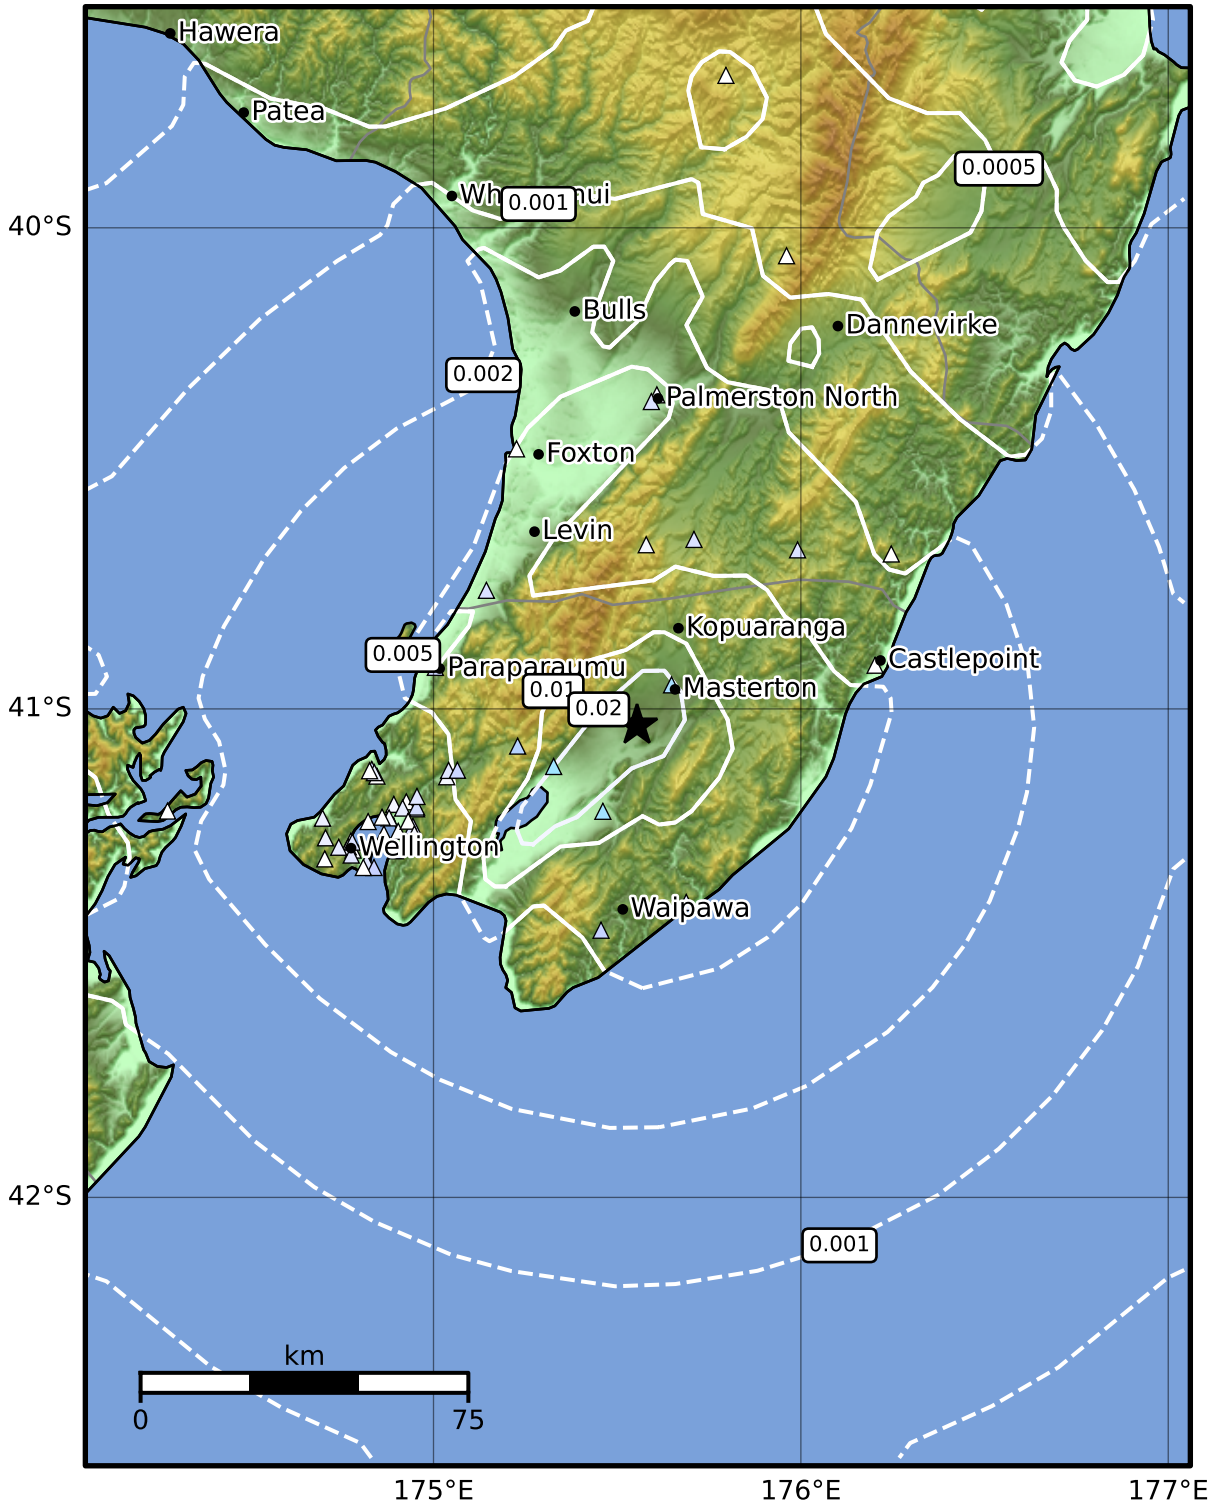

1.0 Second Peak Spectral Acceleration Map GNS Science

ShakeMap: Wairarapa

Sep 29, 2024 11:28:35 UTC M3.3 S41.03 E175.55 Depth: 16.0km ID:2024p736427

SA(1.0) (%g)	0.1	0.2	0.5	1	2	5	10	20	50	100	200
--------------	-----	-----	-----	---	---	---	----	----	----	-----	-----

Scale based on Moratalla et al.(2021) and Worden et al.(2012) Version 9: Processed 2024-09-30T11:30:55Z

△ Seismic Instrument ○ Reported Intensity ★ Epicenter